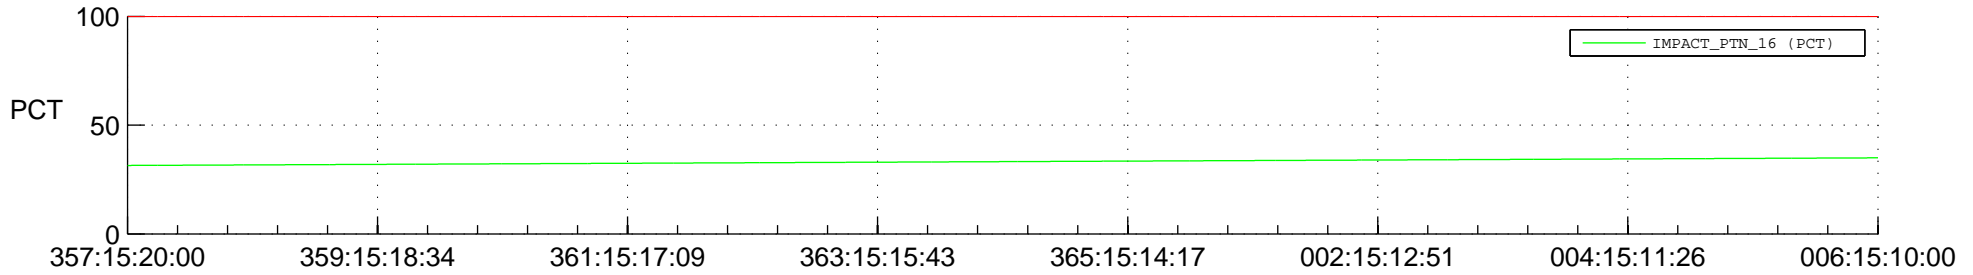

IMPACT_Percent_Full_Prediction