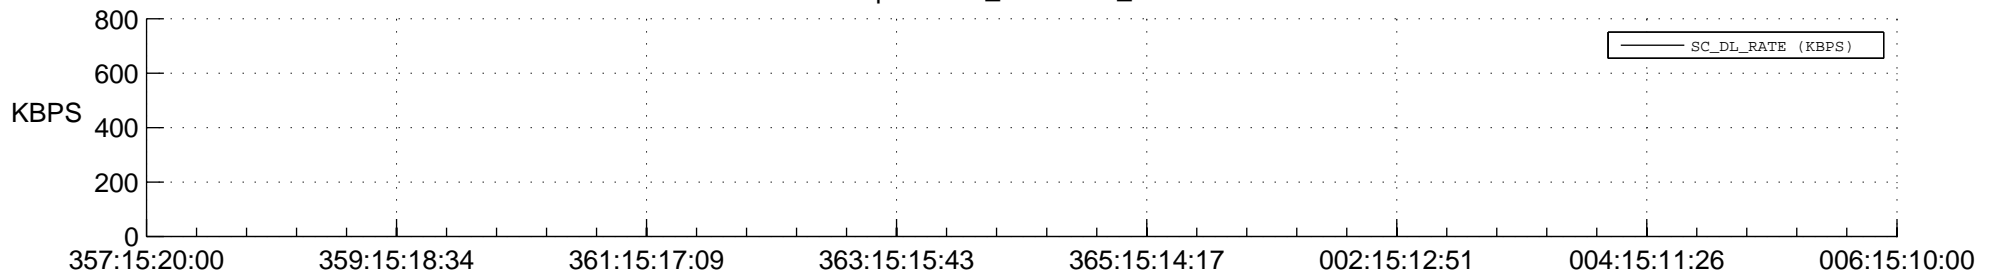

## Spacecraft\_DownLink\_Rate

Ground Time (2014:357:15:20:00.000 -2015:006:15:10:00.000)