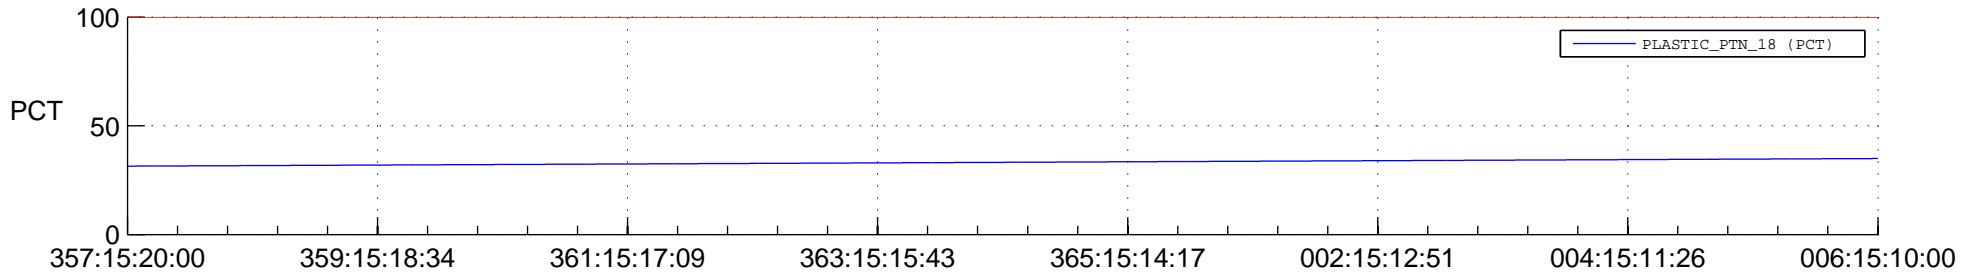

## Spacecraft\_DownLink\_Rate

Ground Time (2014:357:15:20:00.000 -2015:006:15:10:00.000)