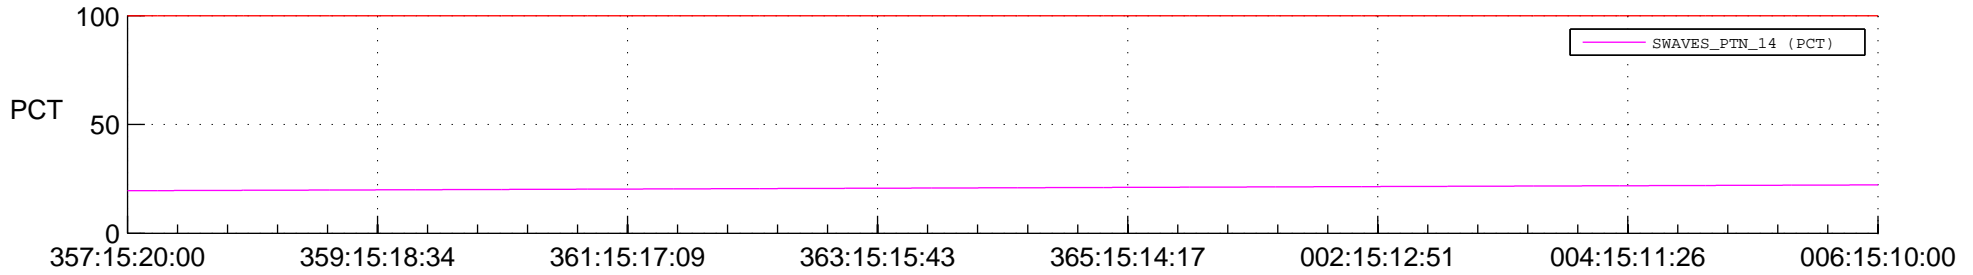

STEREO AHEAD SPACE WEATHER SSR PCT Full Prediction

SWAVES_Percent_Full_Prediction