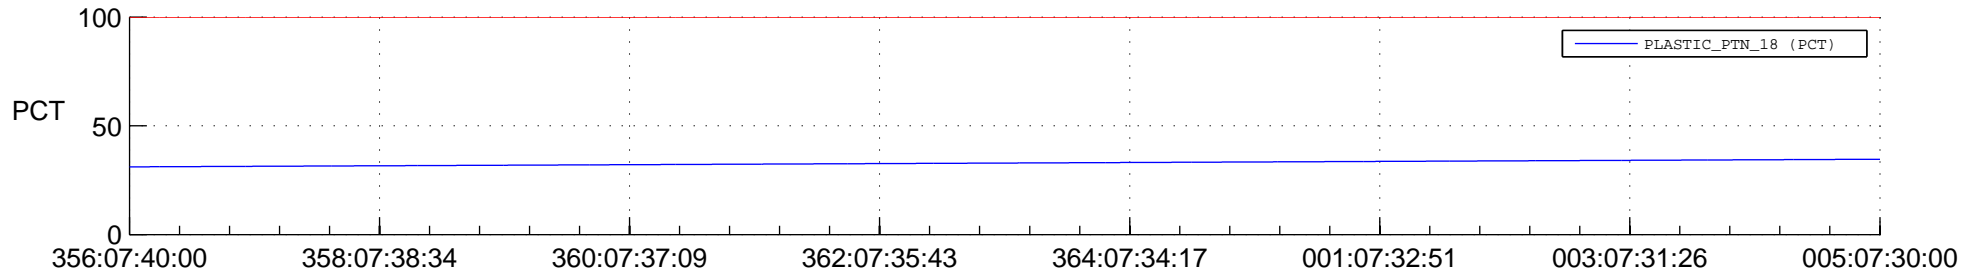

STEREO AHEAD SPACE WEATHER SSR PCT Full Prediction

SWAVES_Percent_Full_Prediction

IMPACT_Percent_Full_Prediction

PLASTIC_Percent_Full_Prediction

Spacecraft_DownLink_Rate

Ground Time (2014:356:07:40:00.000 -2015:005:07:30:00.000)