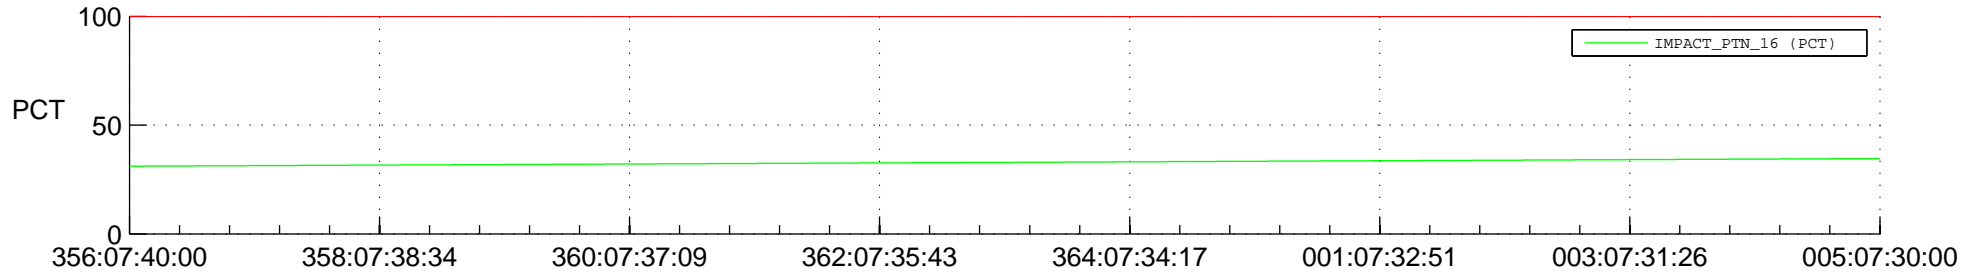

STEREO AHEAD SPACE WEATHER SSR PCT Full Prediction

SWAVES_Percent_Full_Prediction

IMPACT_Percent_Full_Prediction

PLASTIC_Percent_Full_Prediction

Spacecraft_DownLink_Rate

Ground Time (2014:356:07:40:00.000 -2015:005:07:30:00.000)