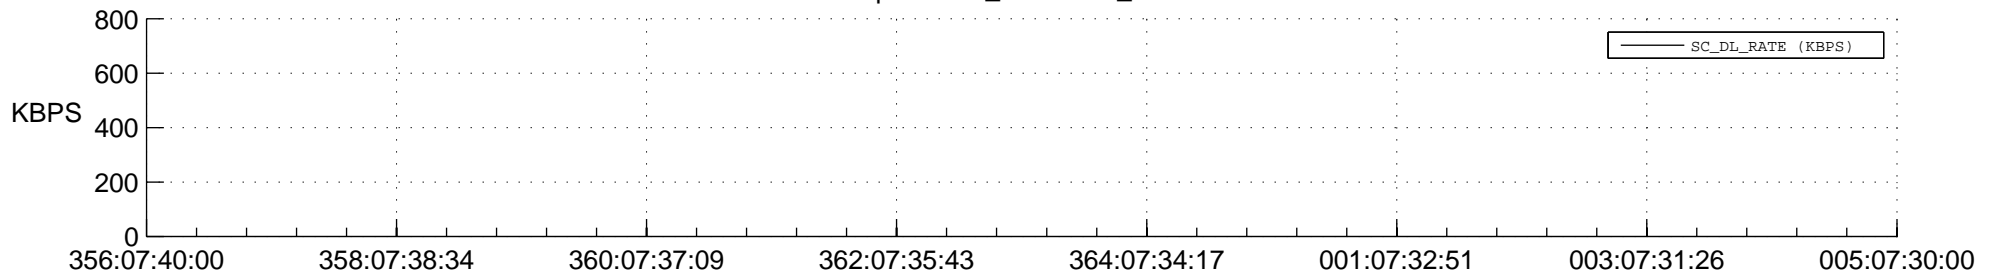

STEREO AHEAD SPACE WEATHER SSR PCT Full Prediction

SWAVES_Percent_Full_Prediction

IMPACT_Percent_Full_Prediction

PLASTIC_Percent_Full_Prediction

Spacecraft_DownLink_Rate

Ground Time (2014:356:07:40:00.000 -2015:005:07:30:00.000)