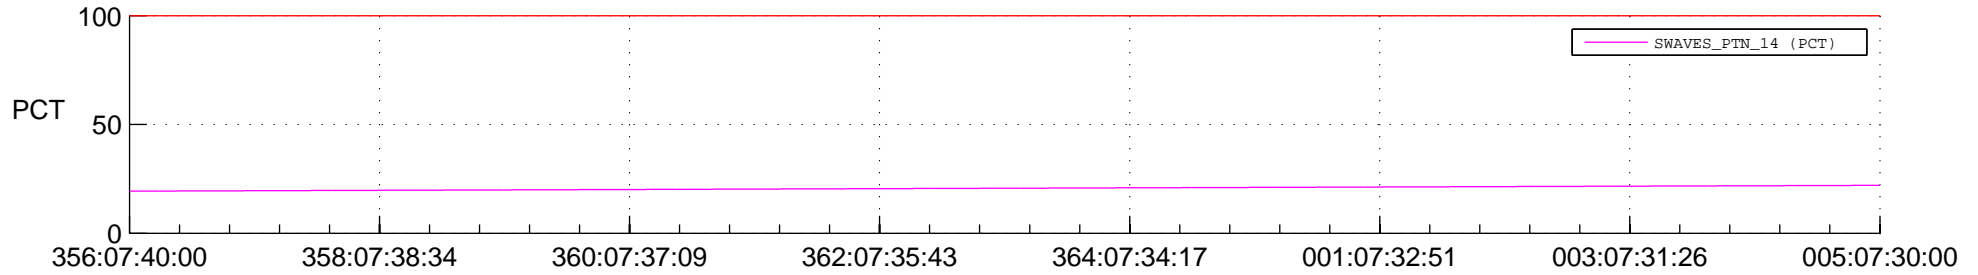

STEREO AHEAD SPACE WEATHER SSR PCT Full Prediction

SWAVES_Percent_Full_Prediction

IMPACT_Percent_Full_Prediction

PLASTIC_Percent_Full_Prediction

Spacecraft_DownLink_Rate

Ground Time (2014:356:07:40:00.000 -2015:005:07:30:00.000)