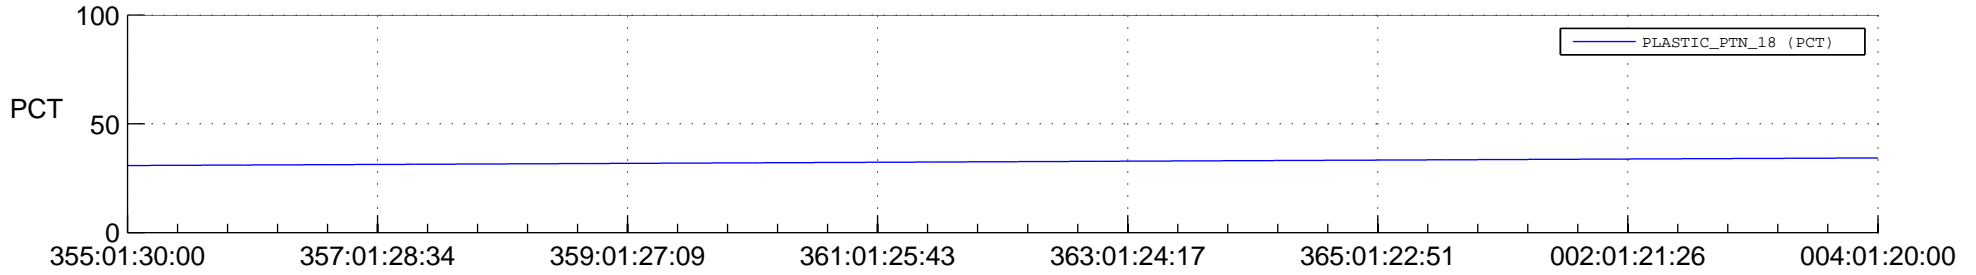

STEREO AHEAD SPACE WEATHER SSR PCT Full Prediction

SWAVES_Percent_Full_Prediction

IMPACT_Percent_Full_Prediction

PLASTIC_Percent_Full_Prediction

Spacecraft_DownLink_Rate

Ground Time (2014:355:01:30:00.000 -2015:004:01:20:00.000)