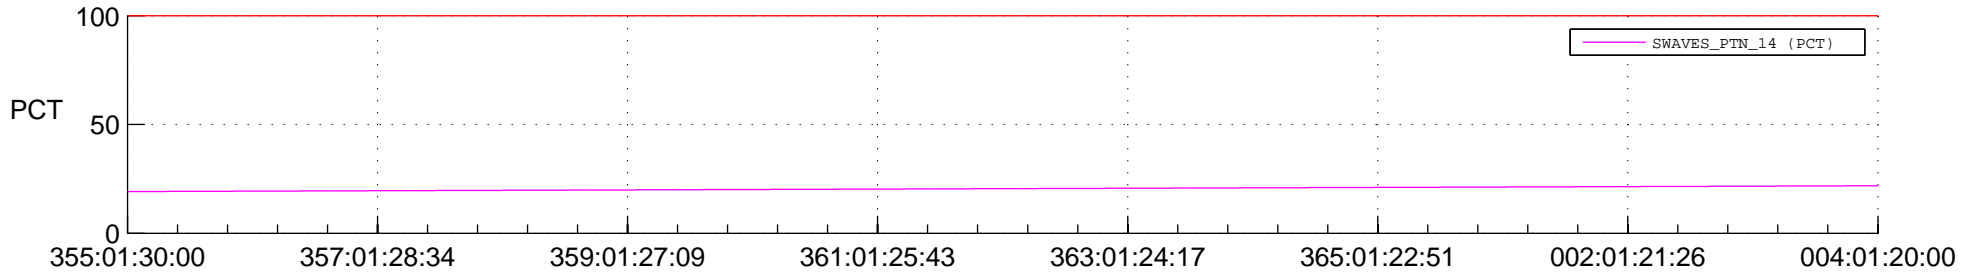

STEREO AHEAD SPACE WEATHER SSR PCT Full Prediction

SWAVES_Percent_Full_Prediction

IMPACT_Percent_Full_Prediction

PLASTIC_Percent_Full_Prediction

Spacecraft_DownLink_Rate

Ground Time (2014:355:01:30:00.000 -2015:004:01:20:00.000)