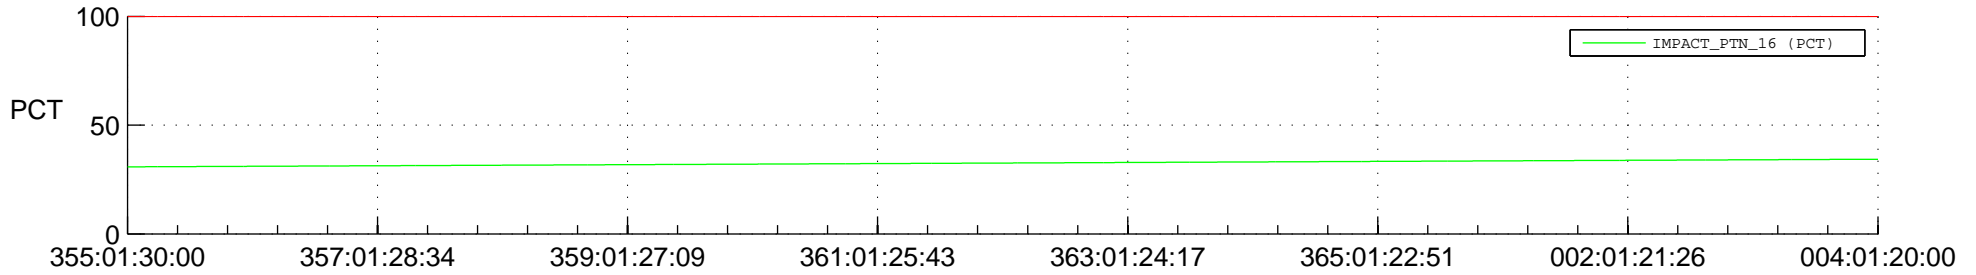

STEREO AHEAD SPACE WEATHER SSR PCT Full Prediction

SWAVES_Percent_Full_Prediction

IMPACT_Percent_Full_Prediction

PLASTIC_Percent_Full_Prediction

Spacecraft_DownLink_Rate

Ground Time (2014:355:01:30:00.000 -2015:004:01:20:00.000)