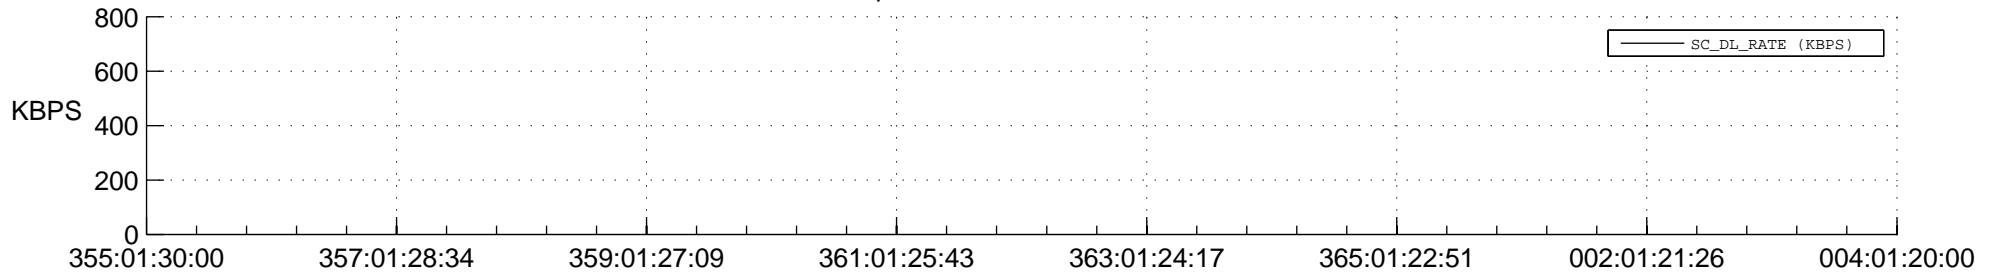

STEREO AHEAD SPACE WEATHER SSR PCT Full Prediction

SWAVES_Percent_Full_Prediction

IMPACT_Percent_Full_Prediction

PLASTIC_Percent_Full_Prediction

Spacecraft_DownLink_Rate

Ground Time (2014:355:01:30:00.000 -2015:004:01:20:00.000)