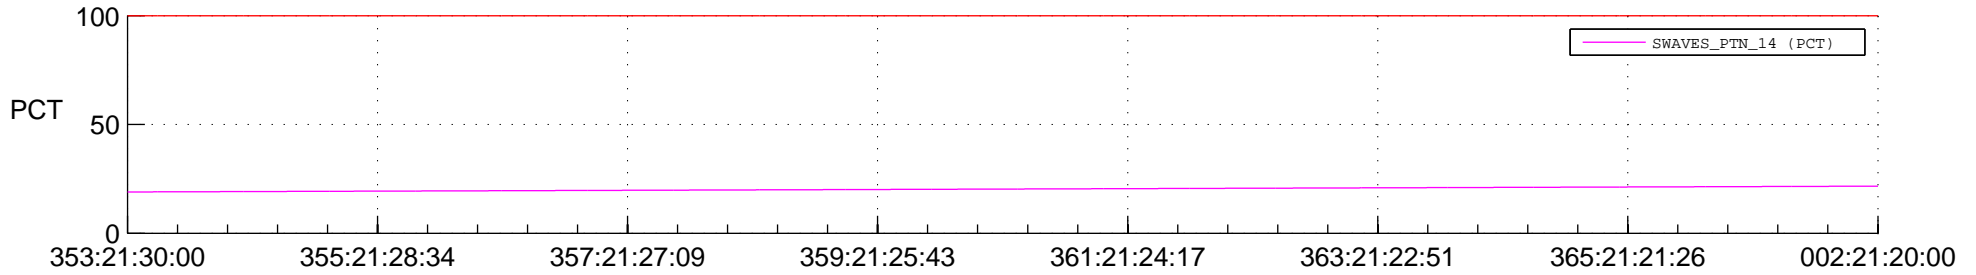

STEREO AHEAD SPACE WEATHER SSR PCT Full Prediction

SWAVES_Percent_Full_Prediction