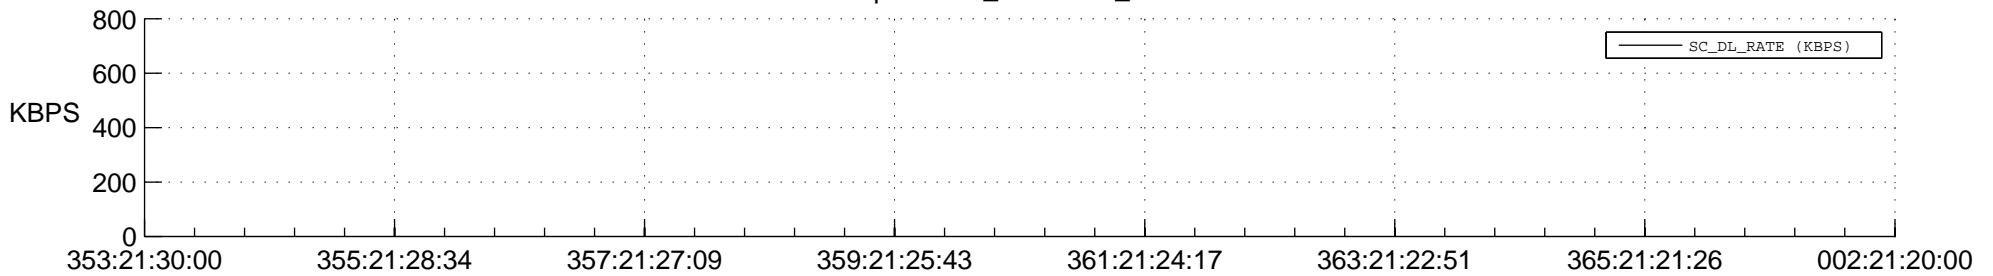

## Spacecraft\_DownLink\_Rate

Ground Time (2014:353:21:30:00.000 -2015:002:21:20:00.000)