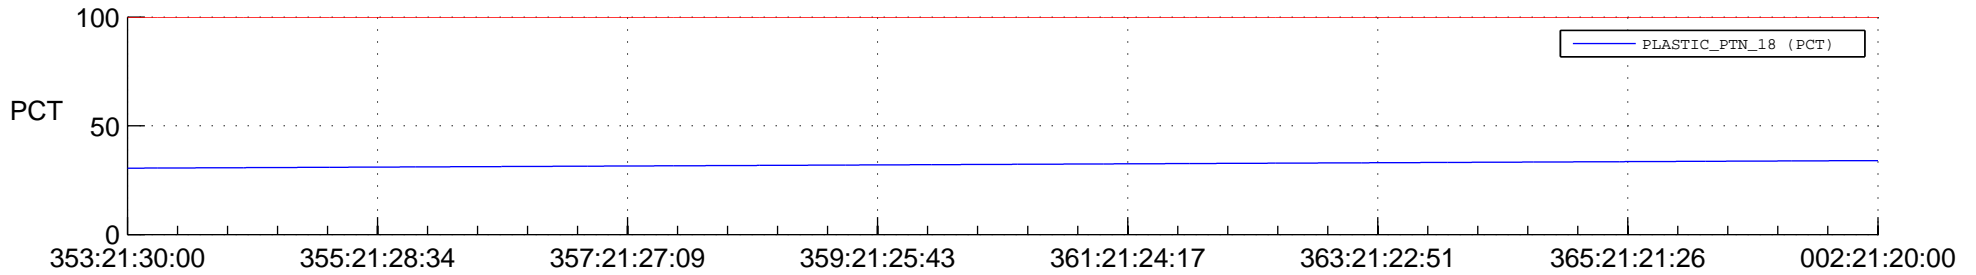

## Spacecraft\_DownLink\_Rate

Ground Time (2014:353:21:30:00.000 -2015:002:21:20:00.000)