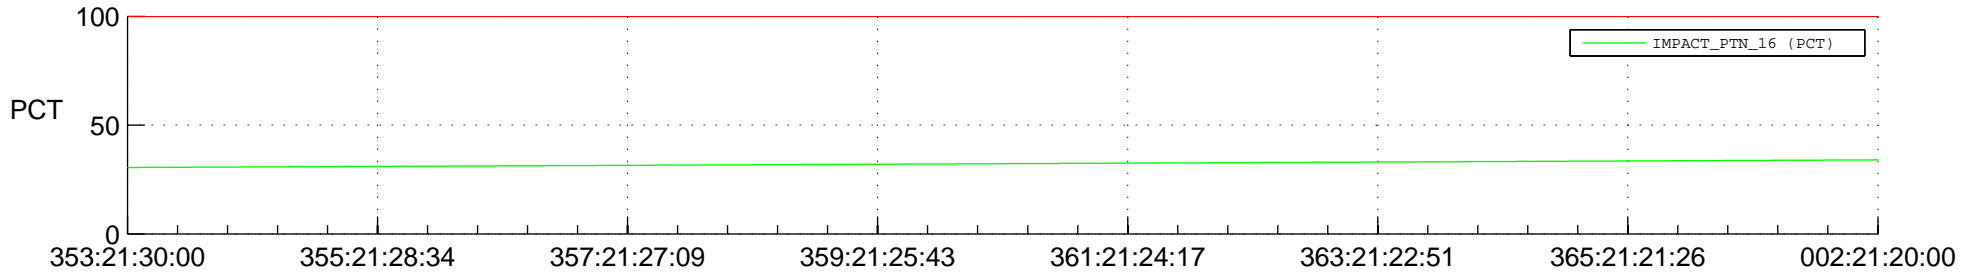

IMPACT_Percent_Full_Prediction