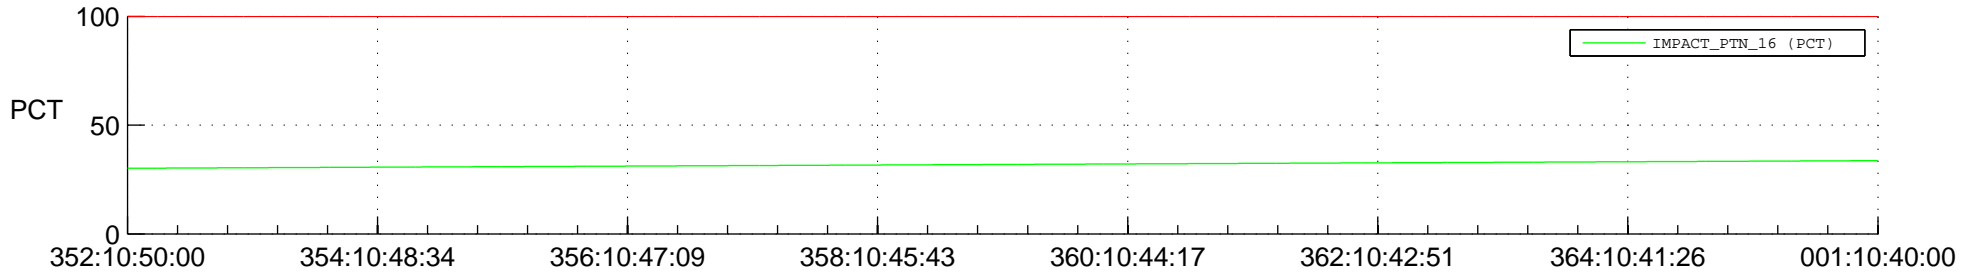

STEREO AHEAD SPACE WEATHER SSR PCT Full Prediction

SWAVES_Percent_Full_Prediction

IMPACT_Percent_Full_Prediction

PLASTIC_Percent_Full_Prediction

Spacecraft_DownLink_Rate

Ground Time (2014:352:10:50:00.000 -2015:001:10:40:00.000)