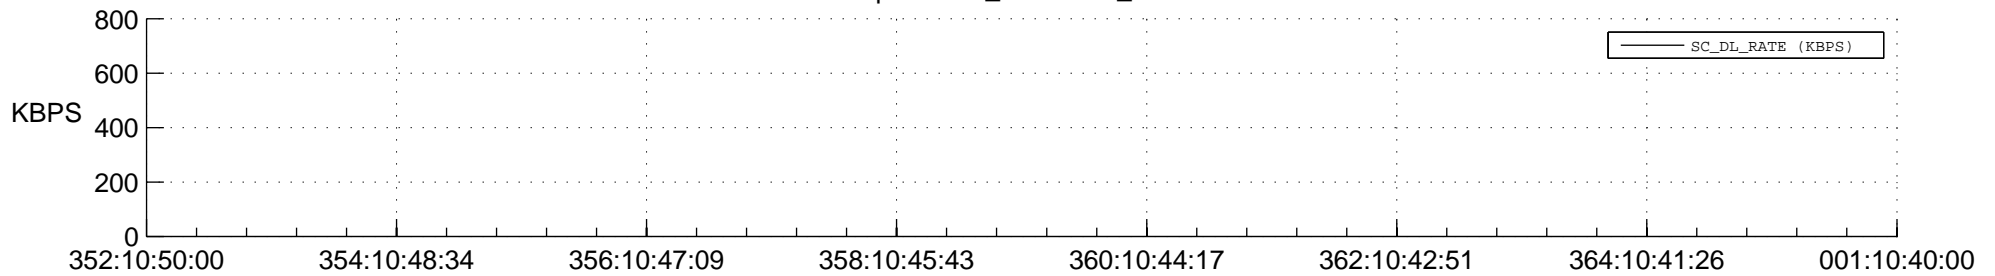

STEREO AHEAD SPACE WEATHER SSR PCT Full Prediction

SWAVES_Percent_Full_Prediction

IMPACT_Percent_Full_Prediction

PLASTIC_Percent_Full_Prediction

Spacecraft_DownLink_Rate

Ground Time (2014:352:10:50:00.000 -2015:001:10:40:00.000)