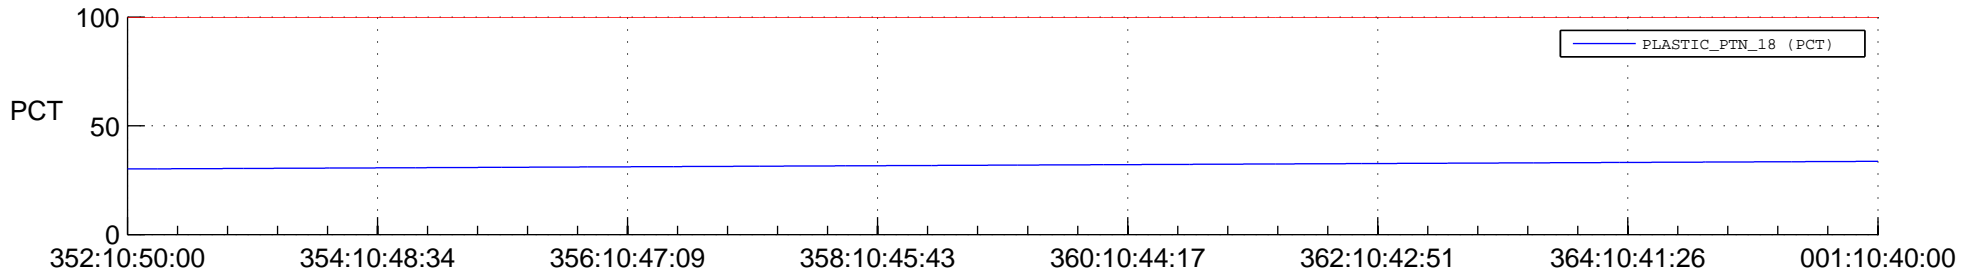

STEREO AHEAD SPACE WEATHER SSR PCT Full Prediction

SWAVES_Percent_Full_Prediction

IMPACT_Percent_Full_Prediction

PLASTIC_Percent_Full_Prediction

Spacecraft_DownLink_Rate

Ground Time (2014:352:10:50:00.000 -2015:001:10:40:00.000)