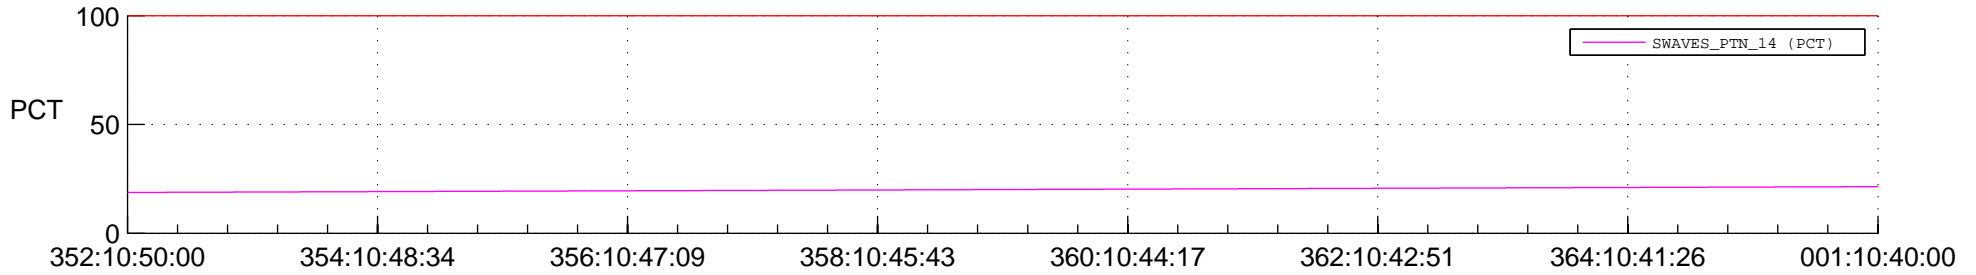

STEREO AHEAD SPACE WEATHER SSR PCT Full Prediction

SWAVES_Percent_Full_Prediction

IMPACT_Percent_Full_Prediction

PLASTIC_Percent_Full_Prediction

Spacecraft_DownLink_Rate

Ground Time (2014:352:10:50:00.000 -2015:001:10:40:00.000)