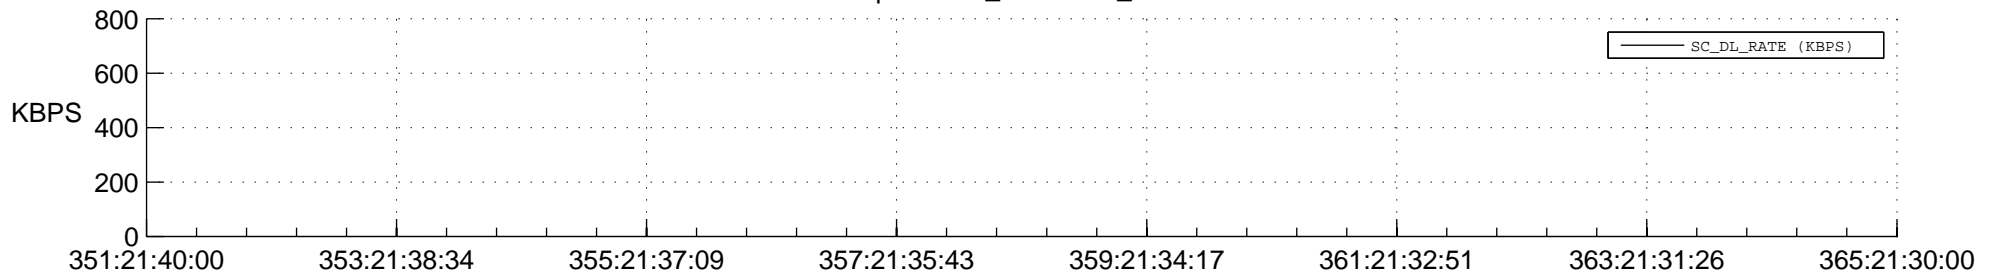

STEREO AHEAD SPACE WEATHER SSR PCT Full Prediction

SWAVES_Percent_Full_Prediction

IMPACT_Percent_Full_Prediction

PLASTIC_Percent_Full_Prediction

Spacecraft_DownLink_Rate

Ground Time (2014:351:21:40:00.000 -2014:365:21:30:00.000)