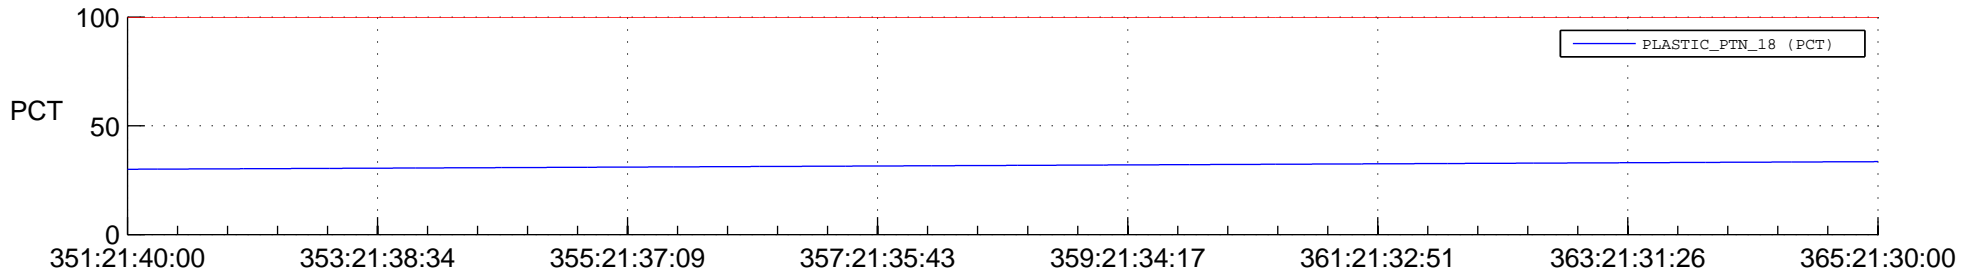

STEREO AHEAD SPACE WEATHER SSR PCT Full Prediction

SWAVES_Percent_Full_Prediction

IMPACT_Percent_Full_Prediction

PLASTIC_Percent_Full_Prediction

Spacecraft_DownLink_Rate

Ground Time (2014:351:21:40:00.000 -2014:365:21:30:00.000)