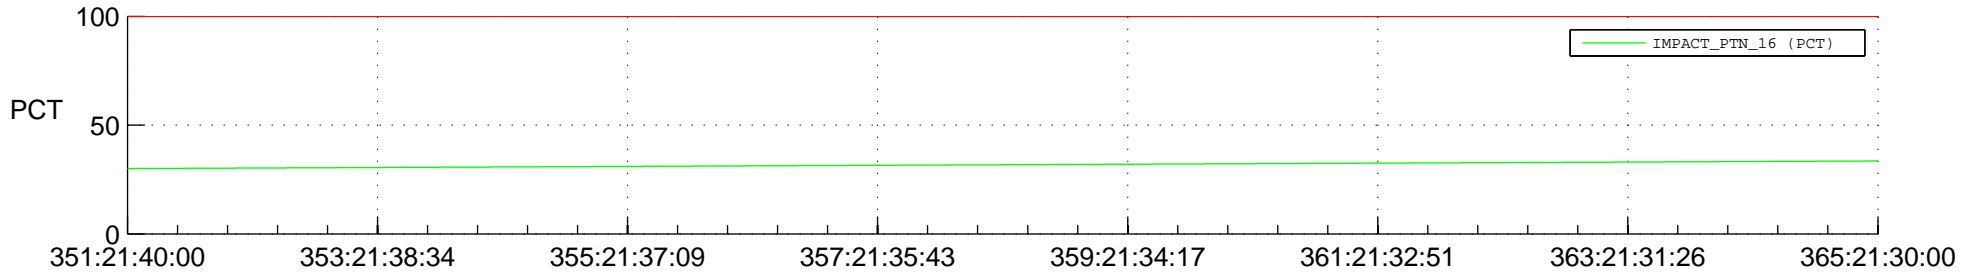

STEREO AHEAD SPACE WEATHER SSR PCT Full Prediction

SWAVES_Percent_Full_Prediction

IMPACT_Percent_Full_Prediction

PLASTIC_Percent_Full_Prediction

Spacecraft_DownLink_Rate

Ground Time (2014:351:21:40:00.000 -2014:365:21:30:00.000)