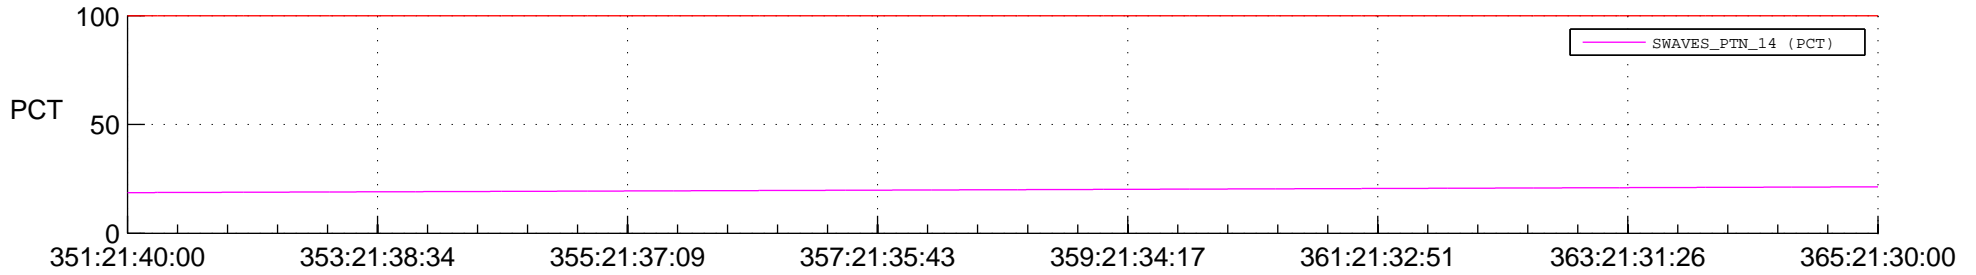

STEREO AHEAD SPACE WEATHER SSR PCT Full Prediction

SWAVES_Percent_Full_Prediction

IMPACT_Percent_Full_Prediction

PLASTIC_Percent_Full_Prediction

Spacecraft_DownLink_Rate

Ground Time (2014:351:21:40:00.000 -2014:365:21:30:00.000)