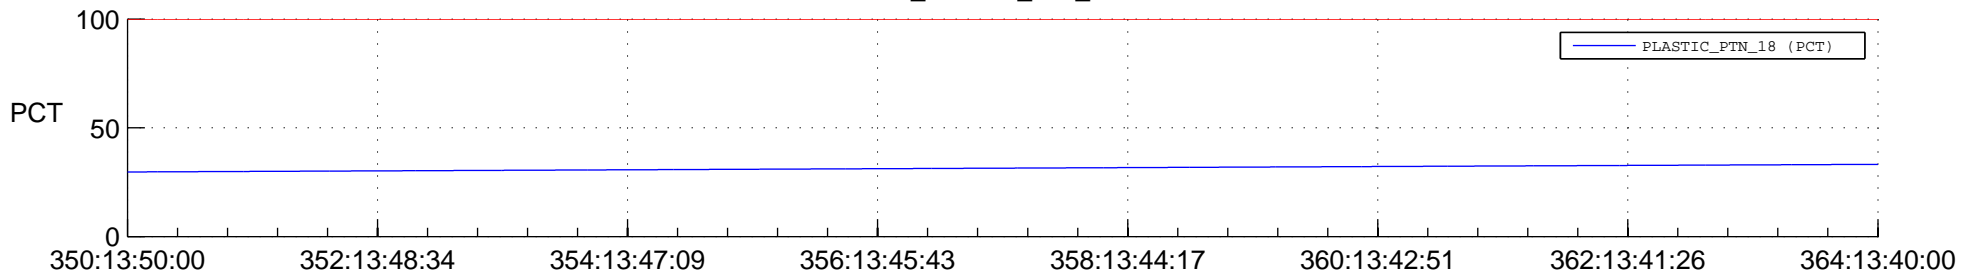

STEREO AHEAD SPACE WEATHER SSR PCT Full Prediction

SWAVES_Percent_Full_Prediction

IMPACT_Percent_Full_Prediction

PLASTIC_Percent_Full_Prediction

Spacecraft_DownLink_Rate

Ground Time (2014:350:13:50:00.000 -2014:364:13:40:00.000)