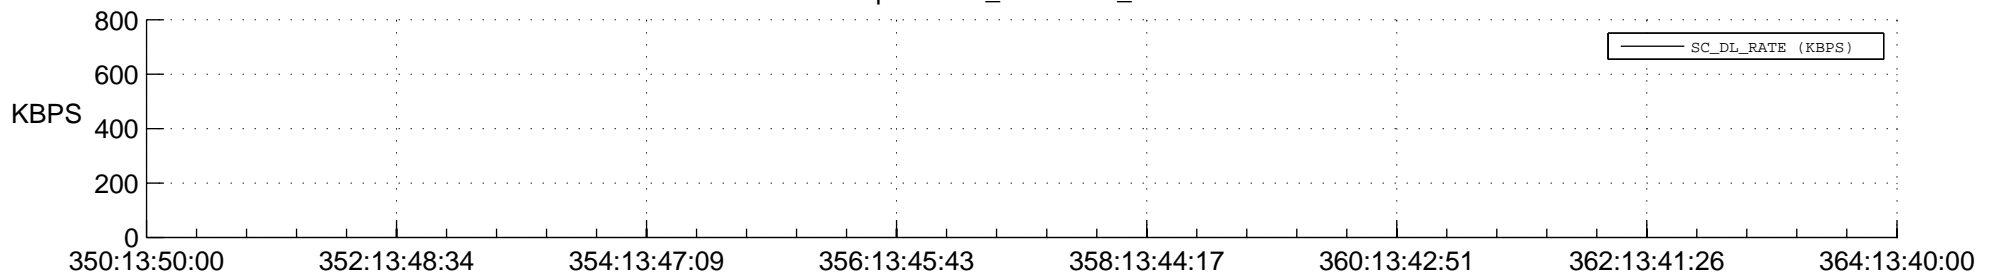

STEREO AHEAD SPACE WEATHER SSR PCT Full Prediction

SWAVES_Percent_Full_Prediction

IMPACT_Percent_Full_Prediction

PLASTIC_Percent_Full_Prediction

Spacecraft_DownLink_Rate

Ground Time (2014:350:13:50:00.000 -2014:364:13:40:00.000)