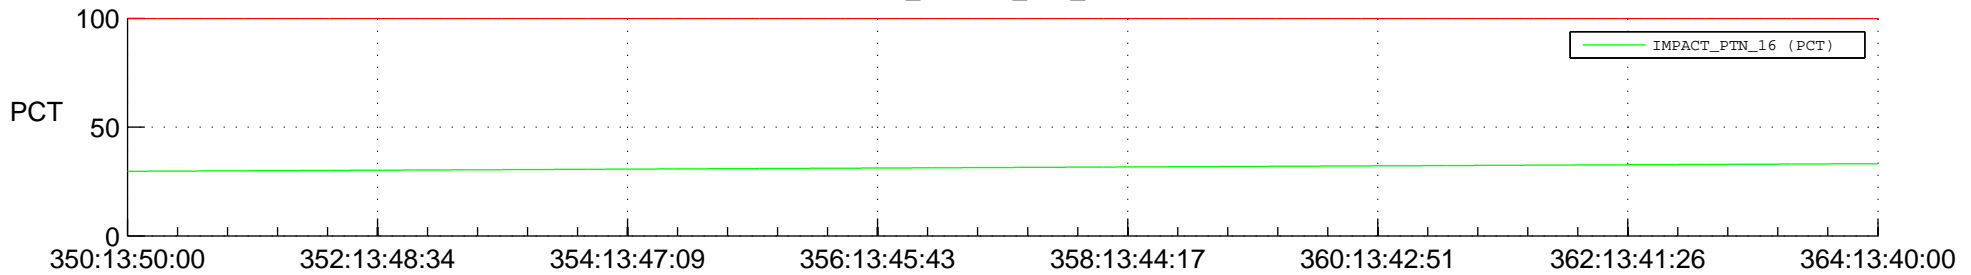

STEREO AHEAD SPACE WEATHER SSR PCT Full Prediction

SWAVES_Percent_Full_Prediction

IMPACT_Percent_Full_Prediction

PLASTIC_Percent_Full_Prediction

Spacecraft_DownLink_Rate

Ground Time (2014:350:13:50:00.000 -2014:364:13:40:00.000)