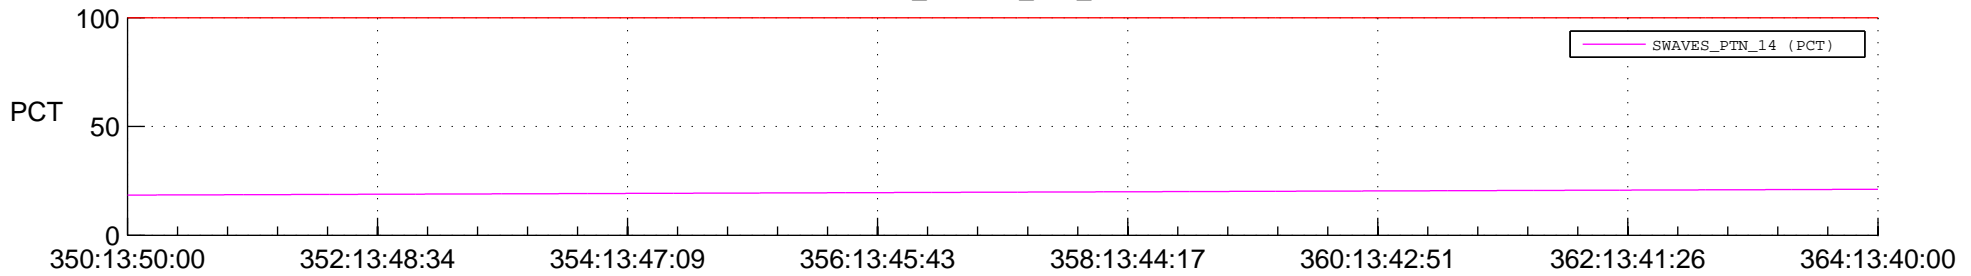

STEREO AHEAD SPACE WEATHER SSR PCT Full Prediction

SWAVES_Percent_Full_Prediction

IMPACT_Percent_Full_Prediction

PLASTIC_Percent_Full_Prediction

Spacecraft_DownLink_Rate

Ground Time (2014:350:13:50:00.000 -2014:364:13:40:00.000)