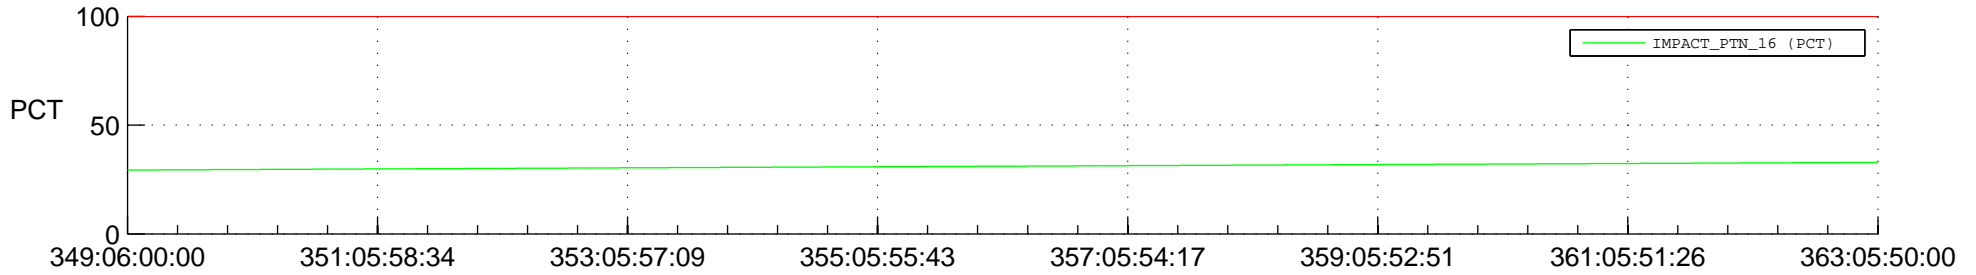

STEREO AHEAD SPACE WEATHER SSR PCT Full Prediction

SWAVES_Percent_Full_Prediction

IMPACT_Percent_Full_Prediction

PLASTIC_Percent_Full_Prediction

Spacecraft_DownLink_Rate

Ground Time (2014:349:06:00:00.000 -2014:363:05:50:00.000)