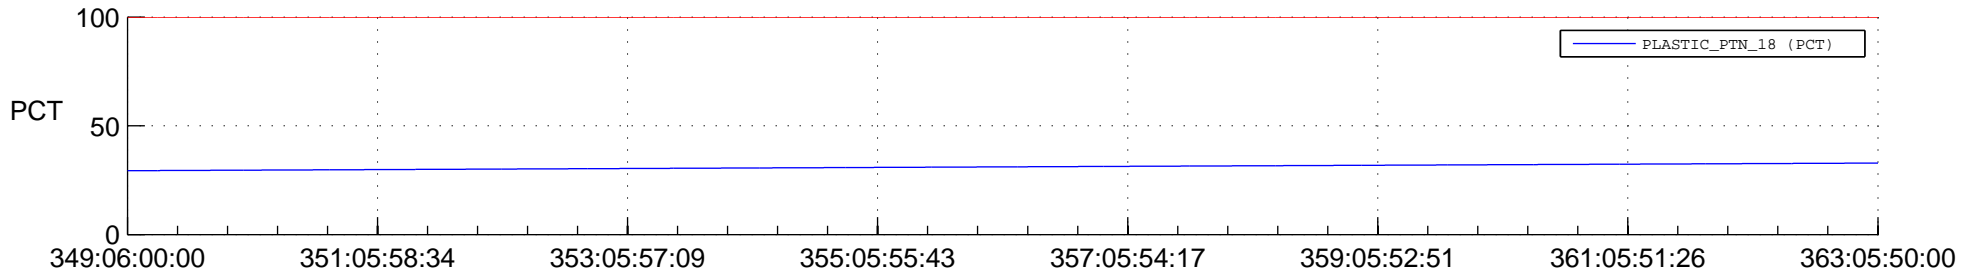

STEREO AHEAD SPACE WEATHER SSR PCT Full Prediction

SWAVES_Percent_Full_Prediction

IMPACT_Percent_Full_Prediction

PLASTIC_Percent_Full_Prediction

Spacecraft_DownLink_Rate

Ground Time (2014:349:06:00:00.000 -2014:363:05:50:00.000)