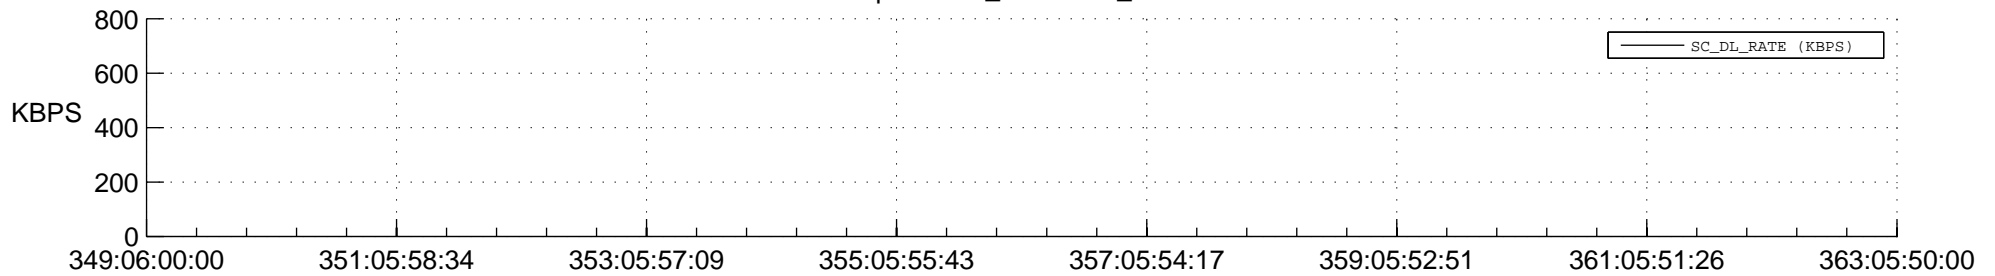

STEREO AHEAD SPACE WEATHER SSR PCT Full Prediction

SWAVES_Percent_Full_Prediction

IMPACT_Percent_Full_Prediction

PLASTIC_Percent_Full_Prediction

Spacecraft_DownLink_Rate

Ground Time (2014:349:06:00:00.000 -2014:363:05:50:00.000)