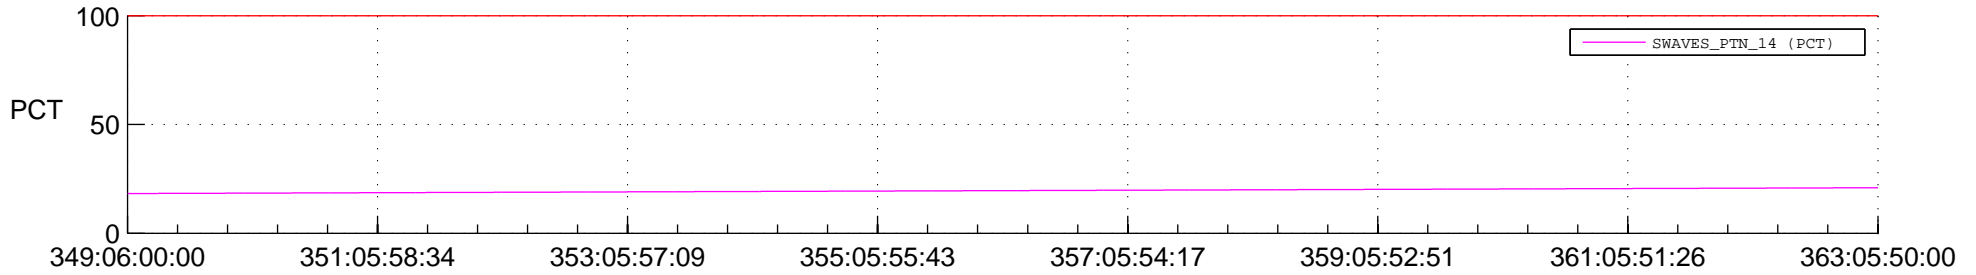

STEREO AHEAD SPACE WEATHER SSR PCT Full Prediction

SWAVES_Percent_Full_Prediction

IMPACT_Percent_Full_Prediction

PLASTIC_Percent_Full_Prediction

Spacecraft_DownLink_Rate

Ground Time (2014:349:06:00:00.000 -2014:363:05:50:00.000)