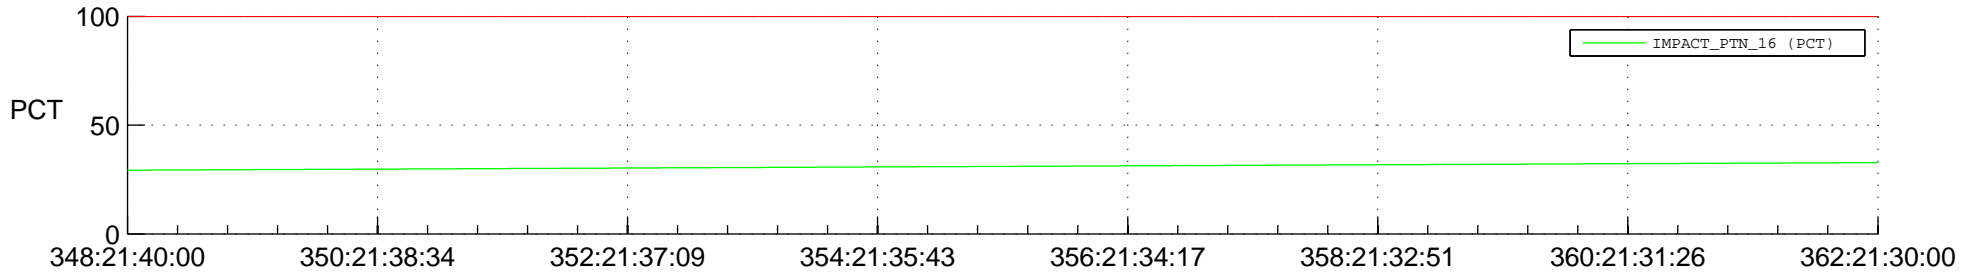

STEREO AHEAD SPACE WEATHER SSR PCT Full Prediction

SWAVES_Percent_Full_Prediction

IMPACT_Percent_Full_Prediction

PLASTIC_Percent_Full_Prediction

Spacecraft_DownLink_Rate

Ground Time (2014:348:21:40:00.000 -2014:362:21:30:00.000)