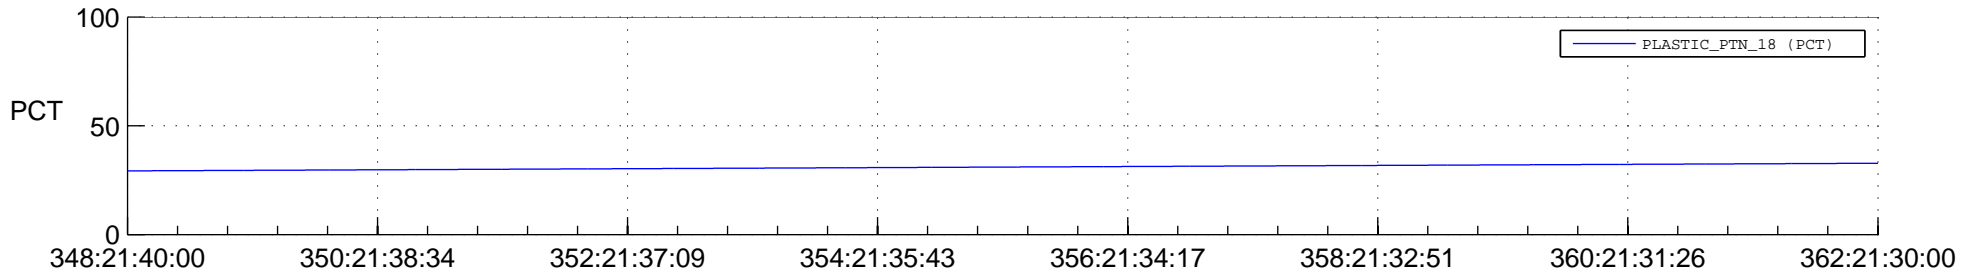

STEREO AHEAD SPACE WEATHER SSR PCT Full Prediction

SWAVES_Percent_Full_Prediction

IMPACT_Percent_Full_Prediction

PLASTIC_Percent_Full_Prediction

Spacecraft_DownLink_Rate

Ground Time (2014:348:21:40:00.000 -2014:362:21:30:00.000)