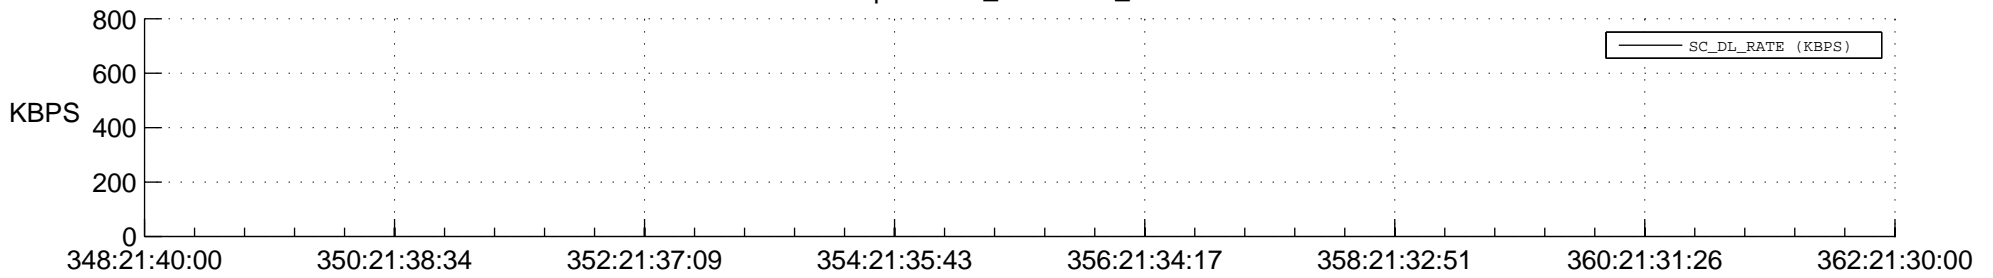

STEREO AHEAD SPACE WEATHER SSR PCT Full Prediction

SWAVES_Percent_Full_Prediction

IMPACT_Percent_Full_Prediction

PLASTIC_Percent_Full_Prediction

Spacecraft_DownLink_Rate

Ground Time (2014:348:21:40:00.000 -2014:362:21:30:00.000)