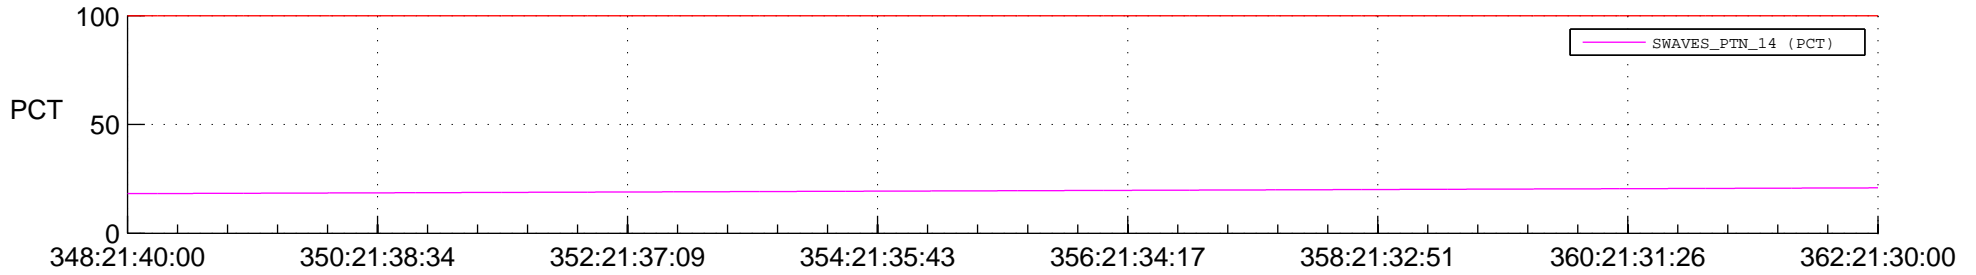

STEREO AHEAD SPACE WEATHER SSR PCT Full Prediction

SWAVES_Percent_Full_Prediction

IMPACT_Percent_Full_Prediction

PLASTIC_Percent_Full_Prediction

Spacecraft_DownLink_Rate

Ground Time (2014:348:21:40:00.000 -2014:362:21:30:00.000)