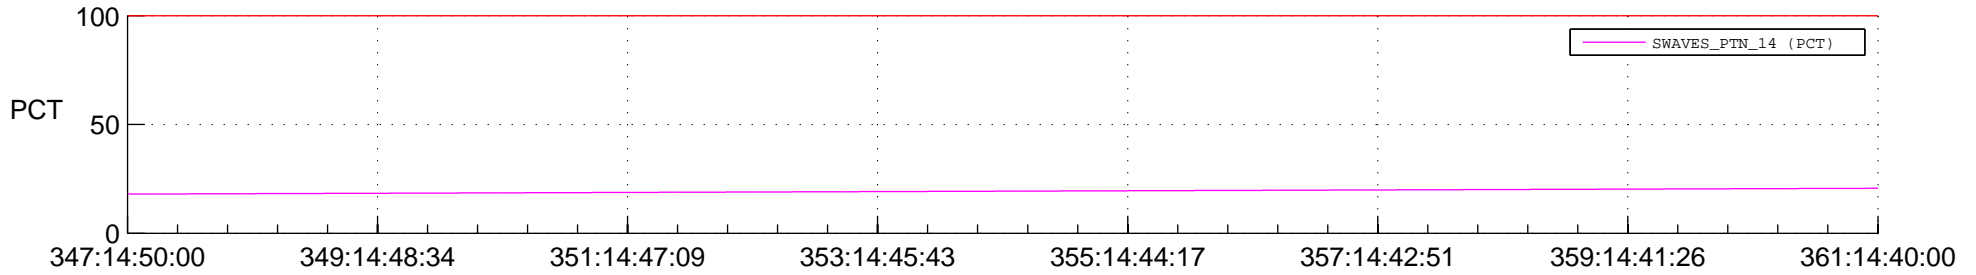

STEREO AHEAD SPACE WEATHER SSR PCT Full Prediction

SWAVES_Percent_Full_Prediction