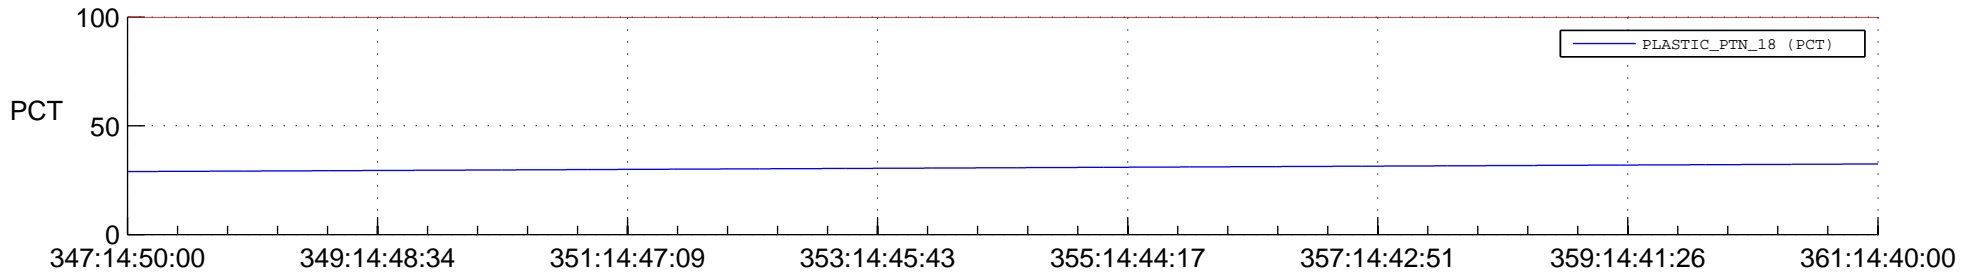

## Spacecraft\_DownLink\_Rate

Ground Time (2014:347:14:50:00.000 -2014:361:14:40:00.000)