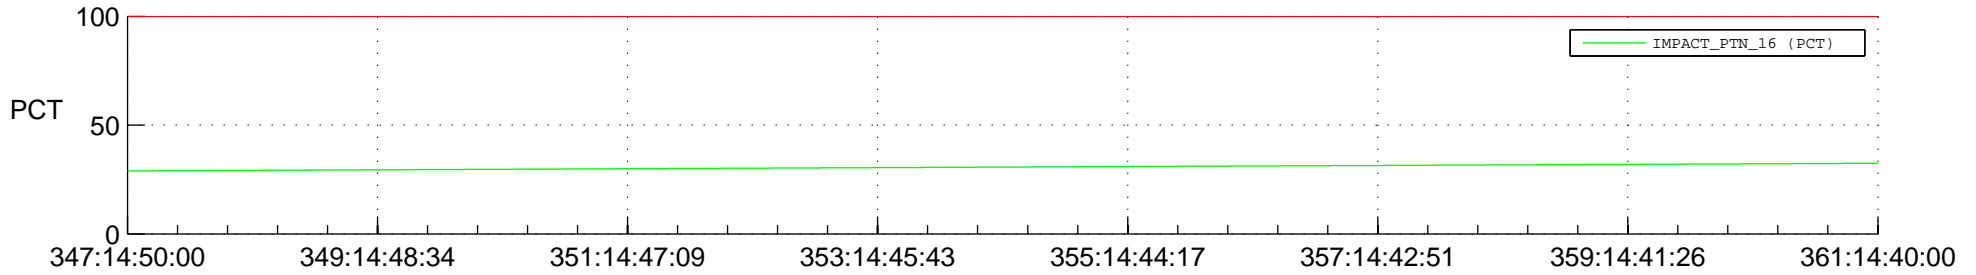

IMPACT_Percent_Full_Prediction