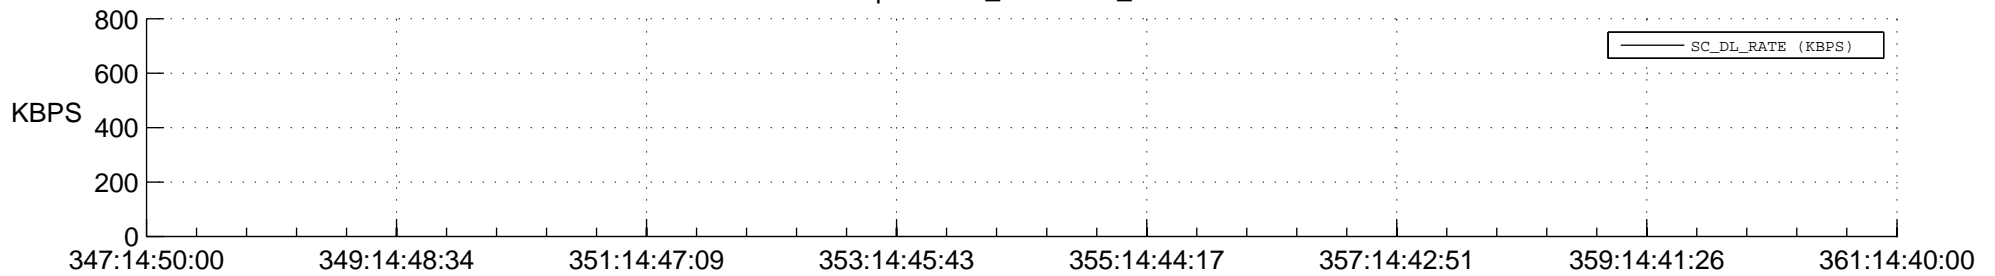

## Spacecraft\_DownLink\_Rate

Ground Time (2014:347:14:50:00.000 -2014:361:14:40:00.000)