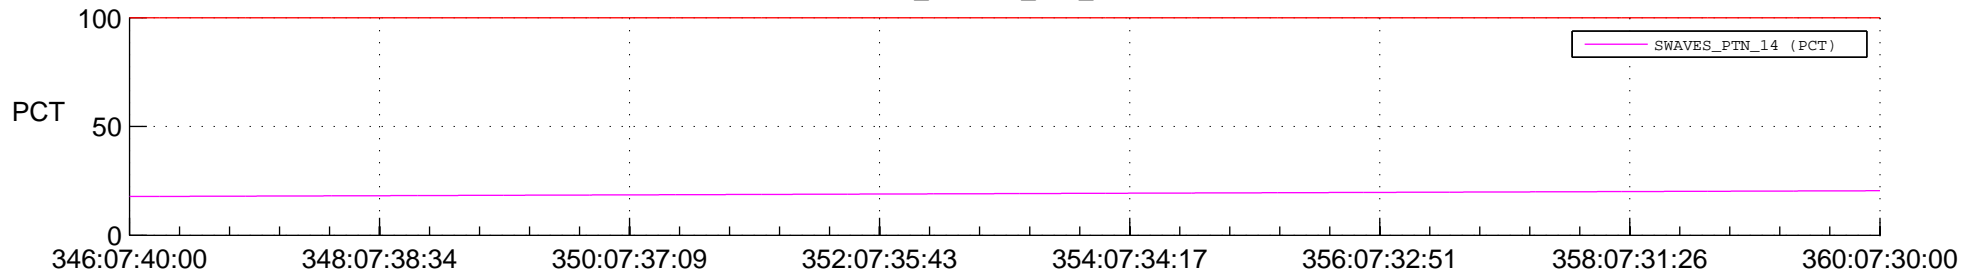

STEREO AHEAD SPACE WEATHER SSR PCT Full Prediction

SWAVES_Percent_Full_Prediction

IMPACT_Percent_Full_Prediction

PLASTIC_Percent_Full_Prediction

Spacecraft_DownLink_Rate

Ground Time (2014:346:07:40:00.000 -2014:360:07:30:00.000)