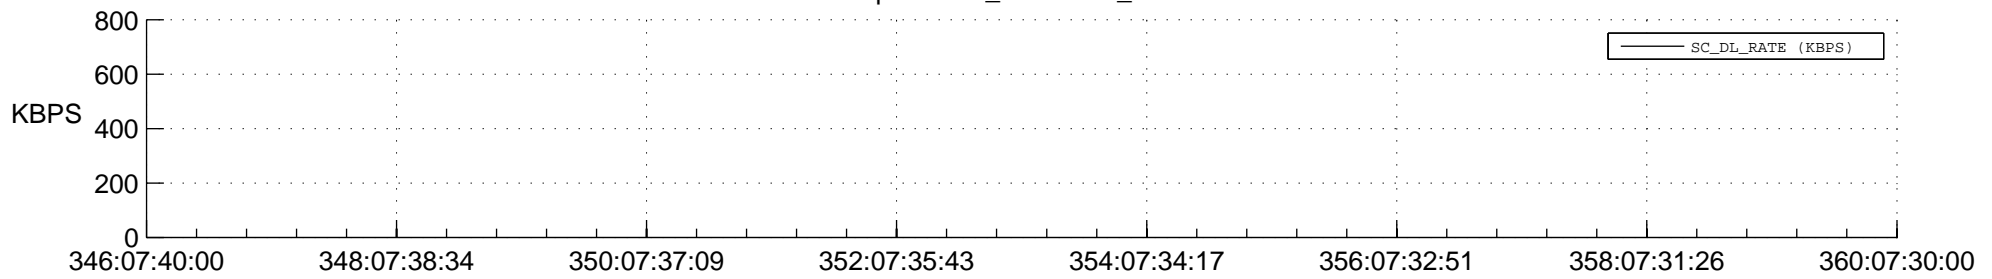

STEREO AHEAD SPACE WEATHER SSR PCT Full Prediction

SWAVES_Percent_Full_Prediction

IMPACT_Percent_Full_Prediction

PLASTIC_Percent_Full_Prediction

Spacecraft_DownLink_Rate

Ground Time (2014:346:07:40:00.000 -2014:360:07:30:00.000)