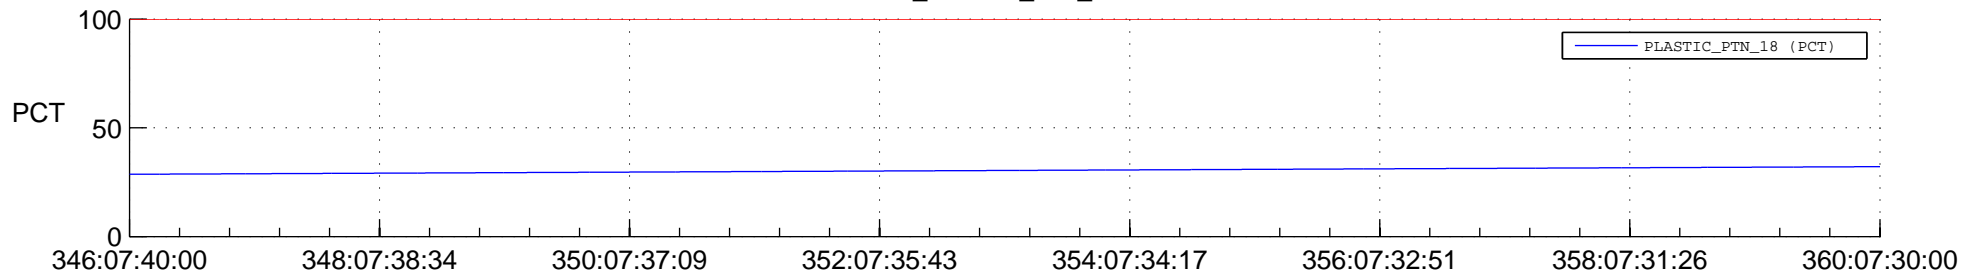

STEREO AHEAD SPACE WEATHER SSR PCT Full Prediction

SWAVES_Percent_Full_Prediction

IMPACT_Percent_Full_Prediction

PLASTIC_Percent_Full_Prediction

Spacecraft_DownLink_Rate

Ground Time (2014:346:07:40:00.000 -2014:360:07:30:00.000)