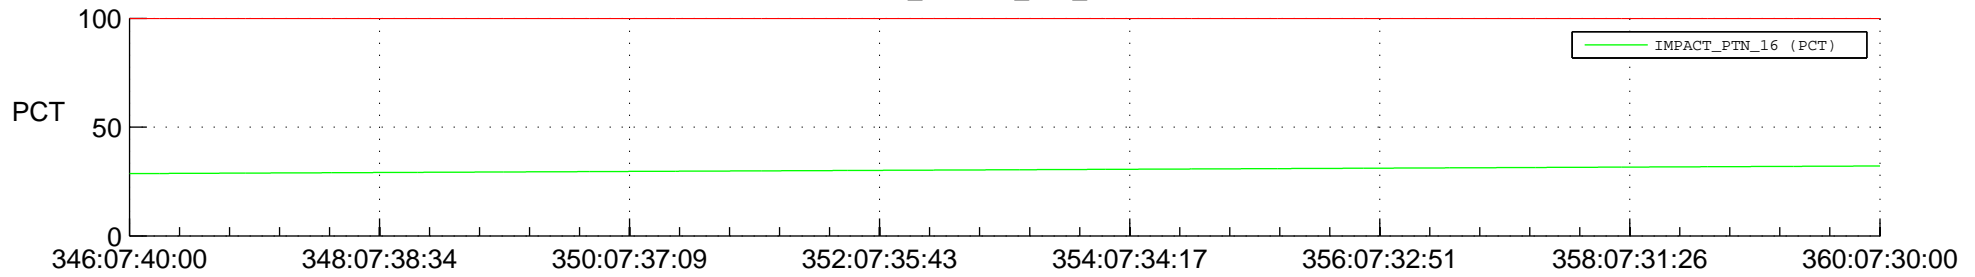

STEREO AHEAD SPACE WEATHER SSR PCT Full Prediction

SWAVES_Percent_Full_Prediction

IMPACT_Percent_Full_Prediction

PLASTIC_Percent_Full_Prediction

Spacecraft_DownLink_Rate

Ground Time (2014:346:07:40:00.000 -2014:360:07:30:00.000)