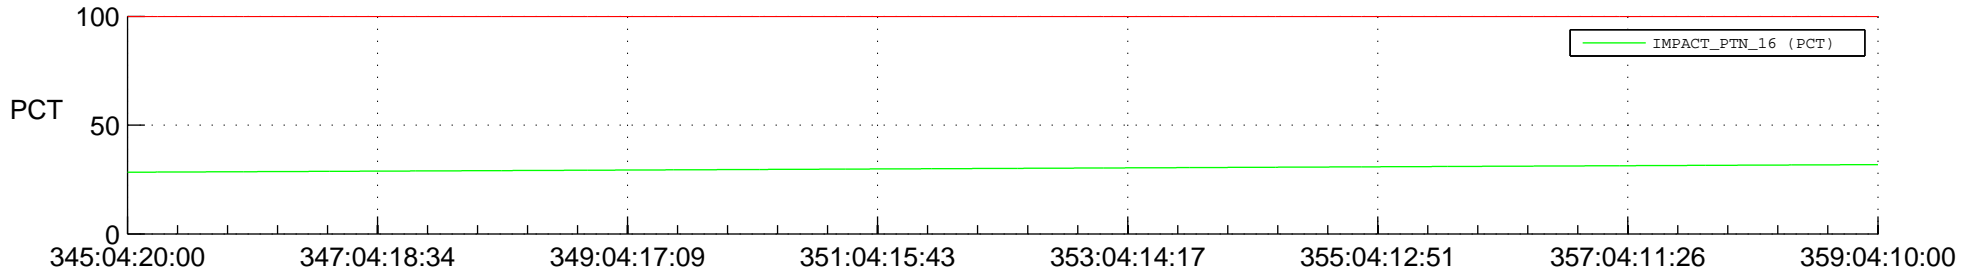

IMPACT_Percent_Full_Prediction