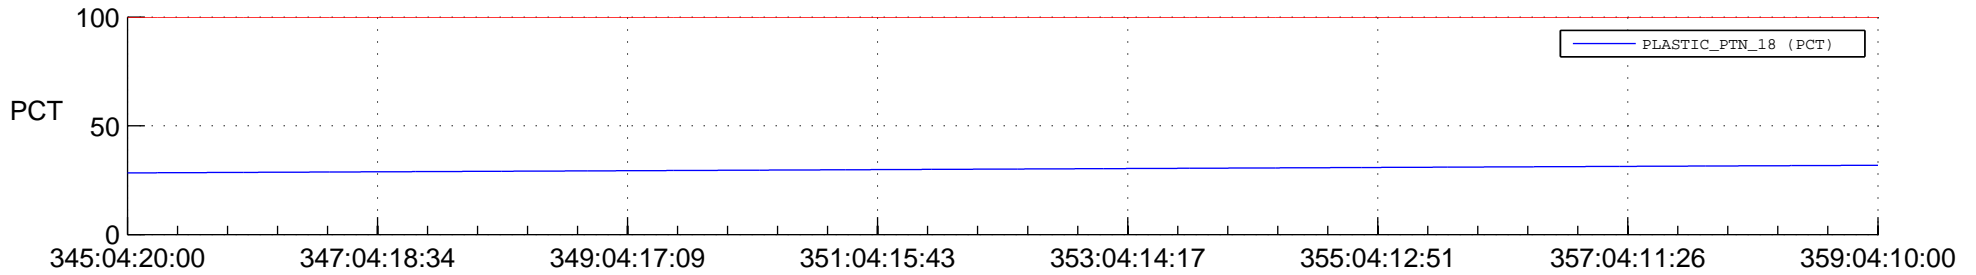

## Spacecraft\_DownLink\_Rate

Ground Time (2014:345:04:20:00.000 -2014:359:04:10:00.000)