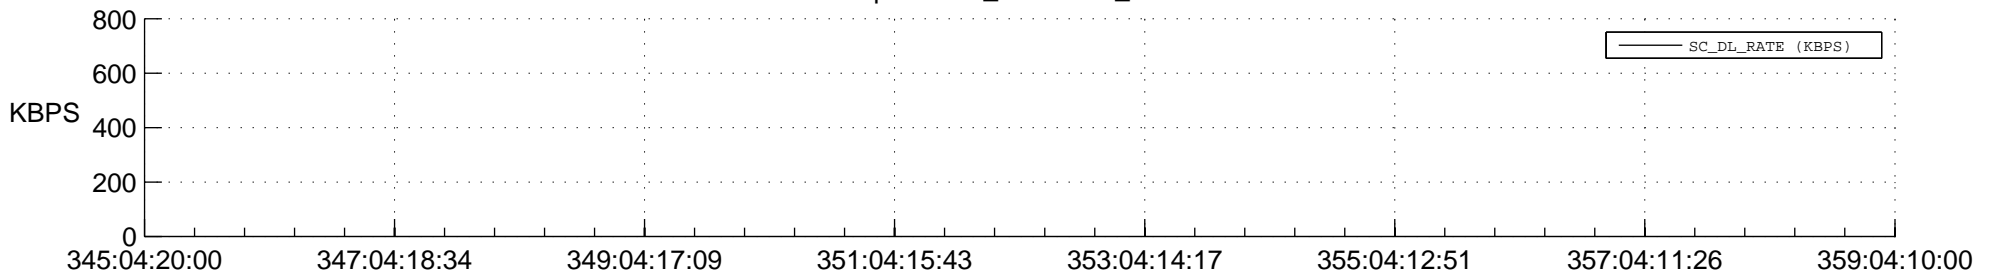

## Spacecraft\_DownLink\_Rate

Ground Time (2014:345:04:20:00.000 -2014:359:04:10:00.000)