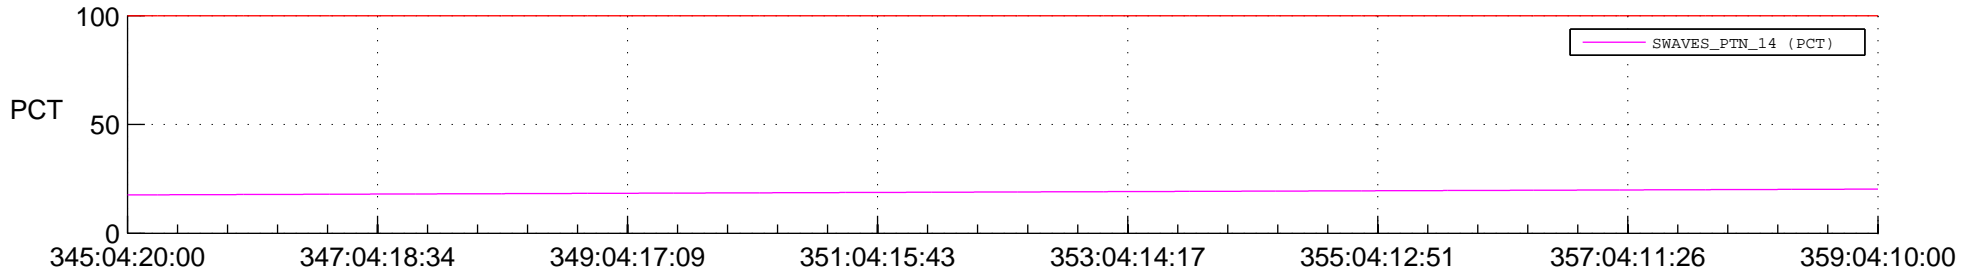

STEREO AHEAD SPACE WEATHER SSR PCT Full Prediction

SWAVES_Percent_Full_Prediction