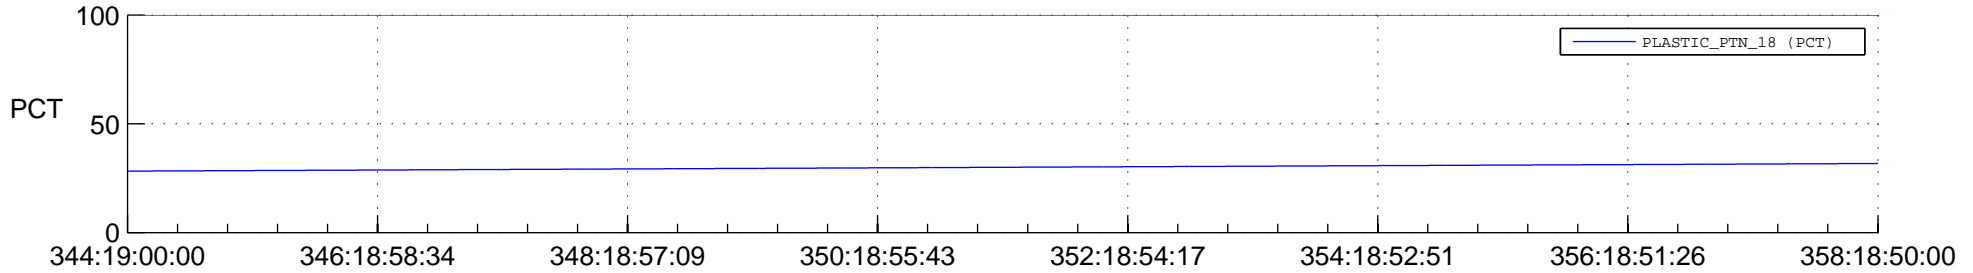

STEREO AHEAD SPACE WEATHER SSR PCT Full Prediction

SWAVES_Percent_Full_Prediction

IMPACT_Percent_Full_Prediction

PLASTIC_Percent_Full_Prediction

Spacecraft_DownLink_Rate

Ground Time (2014:344:19:00:00.000 -2014:358:18:50:00.000)