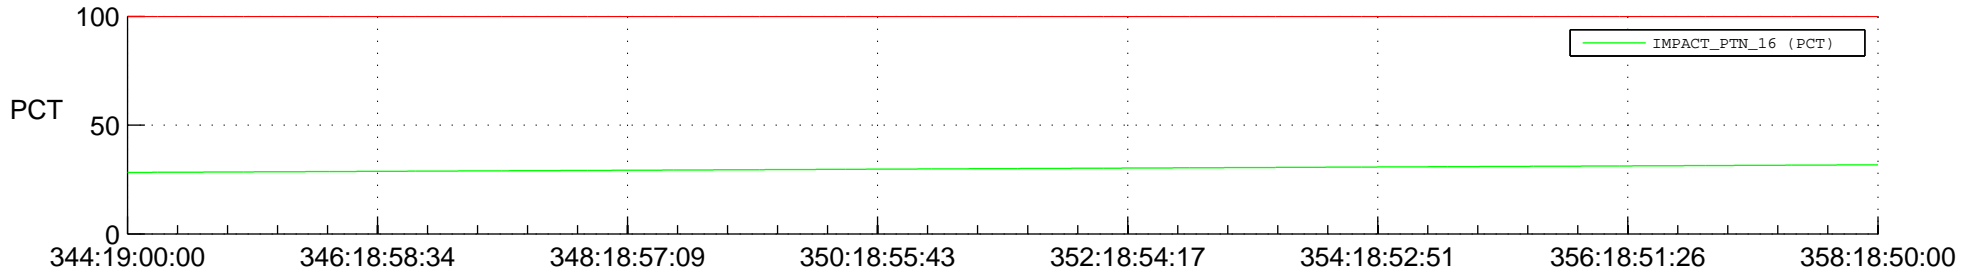

STEREO AHEAD SPACE WEATHER SSR PCT Full Prediction

SWAVES_Percent_Full_Prediction

IMPACT_Percent_Full_Prediction

PLASTIC_Percent_Full_Prediction

Spacecraft_DownLink_Rate

Ground Time (2014:344:19:00:00.000 -2014:358:18:50:00.000)