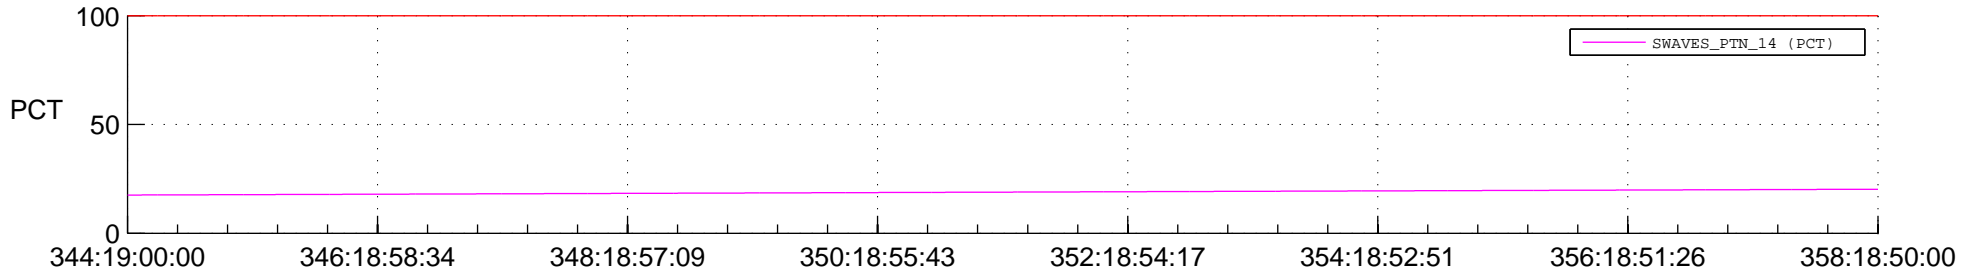

STEREO AHEAD SPACE WEATHER SSR PCT Full Prediction

SWAVES_Percent_Full_Prediction

IMPACT_Percent_Full_Prediction

PLASTIC_Percent_Full_Prediction

Spacecraft_DownLink_Rate

Ground Time (2014:344:19:00:00.000 -2014:358:18:50:00.000)