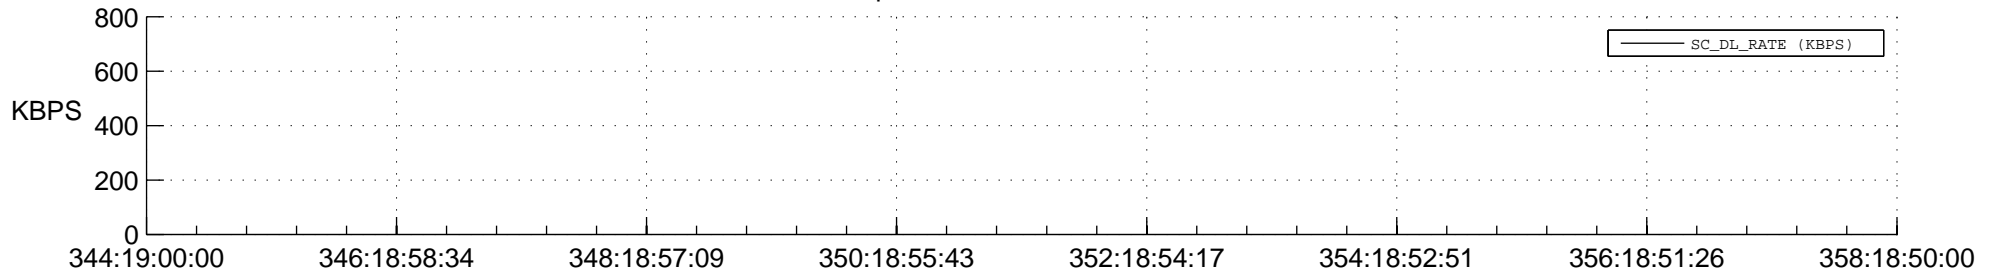

STEREO AHEAD SPACE WEATHER SSR PCT Full Prediction

SWAVES_Percent_Full_Prediction

IMPACT_Percent_Full_Prediction

PLASTIC_Percent_Full_Prediction

Spacecraft_DownLink_Rate

Ground Time (2014:344:19:00:00.000 -2014:358:18:50:00.000)