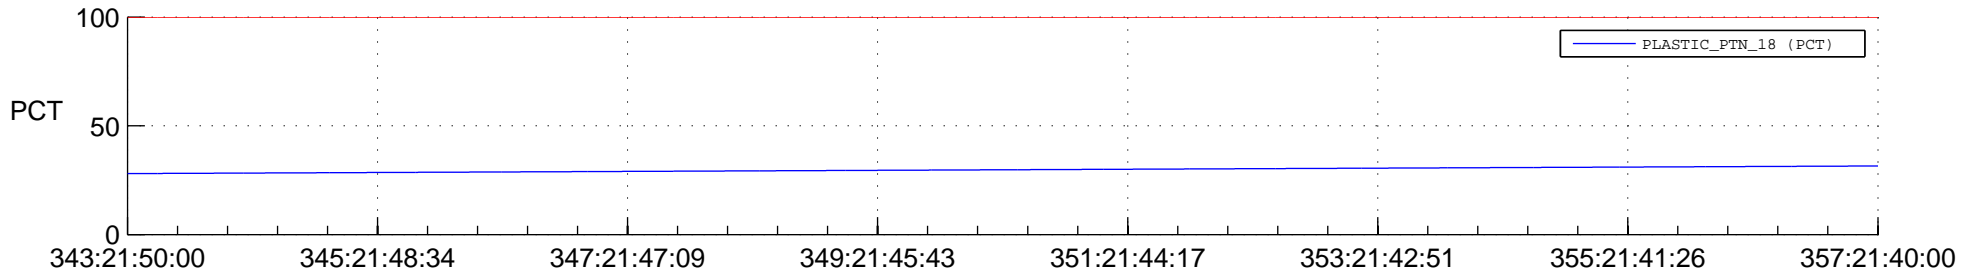

STEREO AHEAD SPACE WEATHER SSR PCT Full Prediction

SWAVES_Percent_Full_Prediction

IMPACT_Percent_Full_Prediction

PLASTIC_Percent_Full_Prediction

Spacecraft_DownLink_Rate

Ground Time (2014:343:21:50:00.000 -2014:357:21:40:00.000)