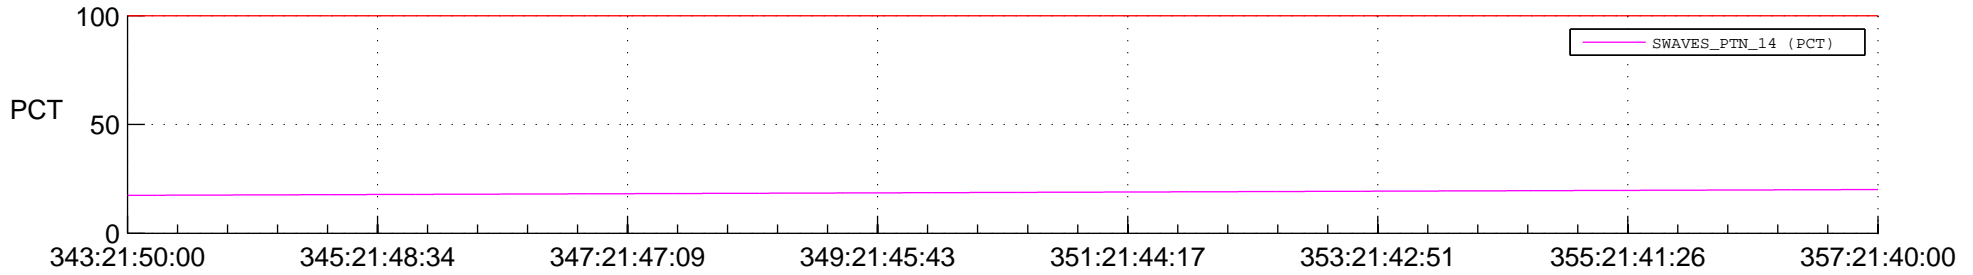

STEREO AHEAD SPACE WEATHER SSR PCT Full Prediction

SWAVES_Percent_Full_Prediction

IMPACT_Percent_Full_Prediction

PLASTIC_Percent_Full_Prediction

Spacecraft_DownLink_Rate

Ground Time (2014:343:21:50:00.000 -2014:357:21:40:00.000)