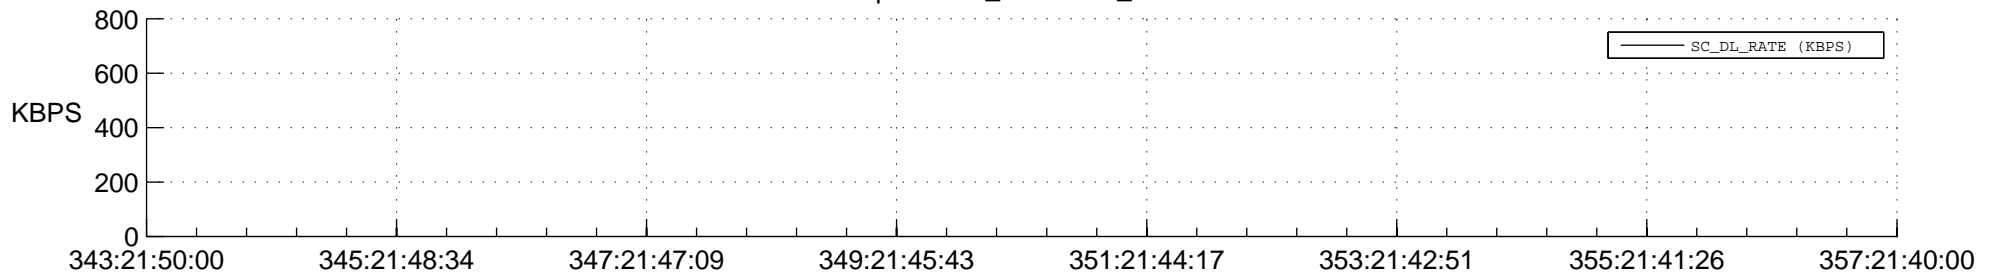

STEREO AHEAD SPACE WEATHER SSR PCT Full Prediction

SWAVES_Percent_Full_Prediction

IMPACT_Percent_Full_Prediction

PLASTIC_Percent_Full_Prediction

Spacecraft_DownLink_Rate

Ground Time (2014:343:21:50:00.000 -2014:357:21:40:00.000)