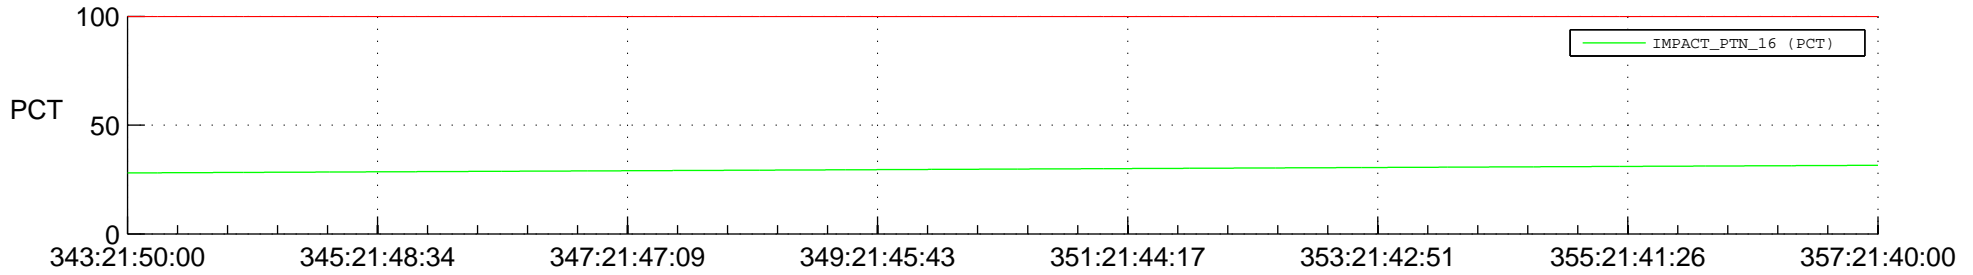

STEREO AHEAD SPACE WEATHER SSR PCT Full Prediction

SWAVES_Percent_Full_Prediction

IMPACT_Percent_Full_Prediction

PLASTIC_Percent_Full_Prediction

Spacecraft_DownLink_Rate

Ground Time (2014:343:21:50:00.000 -2014:357:21:40:00.000)