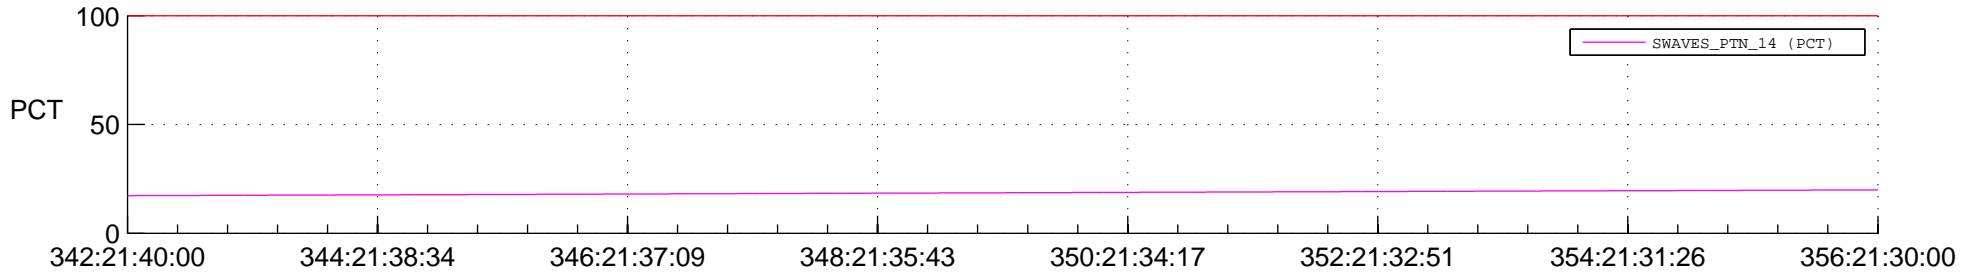

STEREO AHEAD SPACE WEATHER SSR PCT Full Prediction

SWAVES_Percent_Full_Prediction

IMPACT_Percent_Full_Prediction

PLASTIC_Percent_Full_Prediction

Spacecraft_DownLink_Rate

Ground Time (2014:342:21:40:00.000 -2014:356:21:30:00.000)