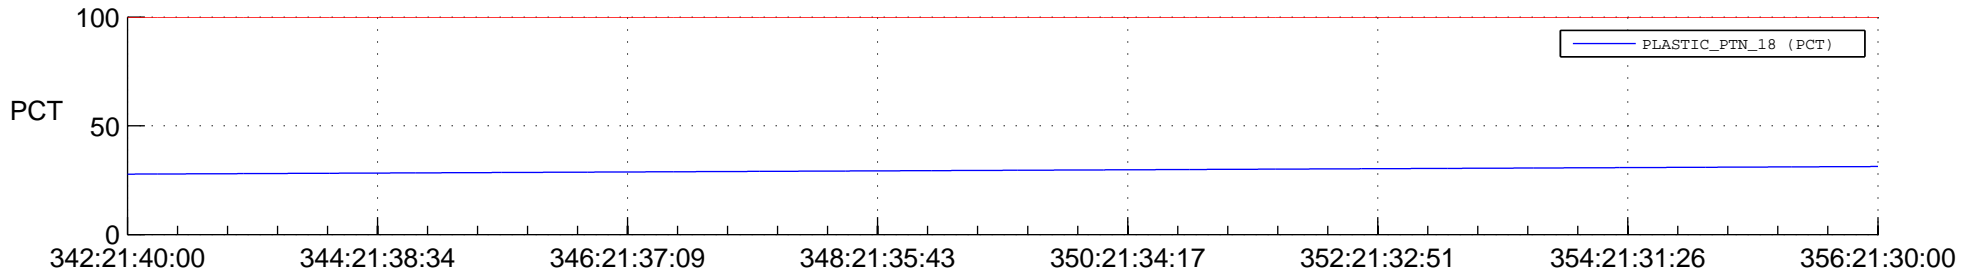

STEREO AHEAD SPACE WEATHER SSR PCT Full Prediction

SWAVES_Percent_Full_Prediction

IMPACT_Percent_Full_Prediction

PLASTIC_Percent_Full_Prediction

Spacecraft_DownLink_Rate

Ground Time (2014:342:21:40:00.000 -2014:356:21:30:00.000)