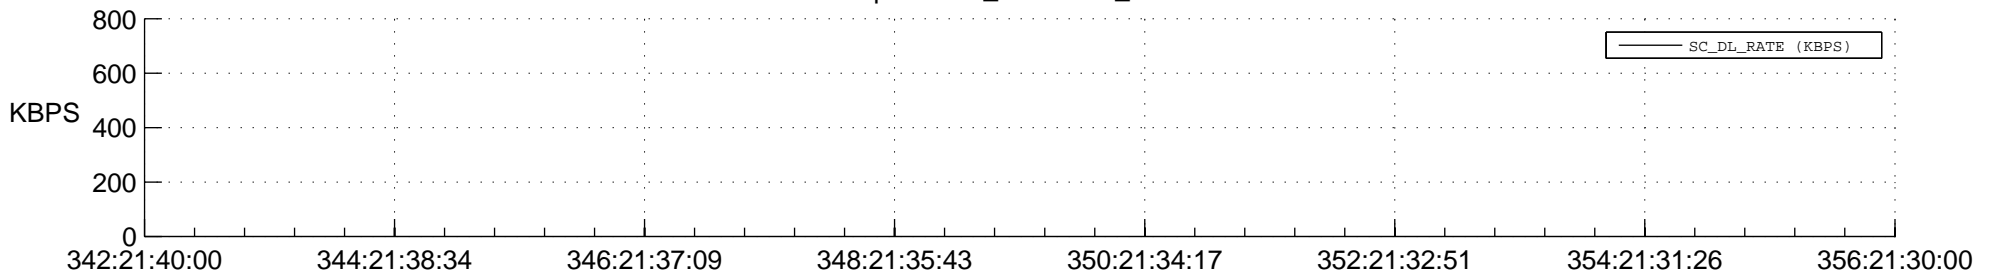

STEREO AHEAD SPACE WEATHER SSR PCT Full Prediction

SWAVES_Percent_Full_Prediction

IMPACT_Percent_Full_Prediction

PLASTIC_Percent_Full_Prediction

Spacecraft_DownLink_Rate

Ground Time (2014:342:21:40:00.000 -2014:356:21:30:00.000)