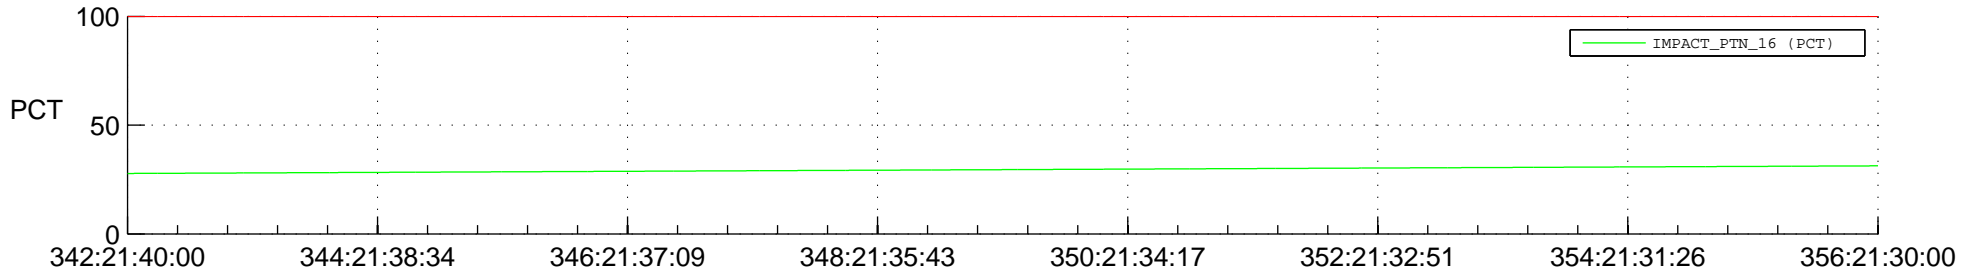

STEREO AHEAD SPACE WEATHER SSR PCT Full Prediction

SWAVES_Percent_Full_Prediction

IMPACT_Percent_Full_Prediction

PLASTIC_Percent_Full_Prediction

Spacecraft_DownLink_Rate

Ground Time (2014:342:21:40:00.000 -2014:356:21:30:00.000)