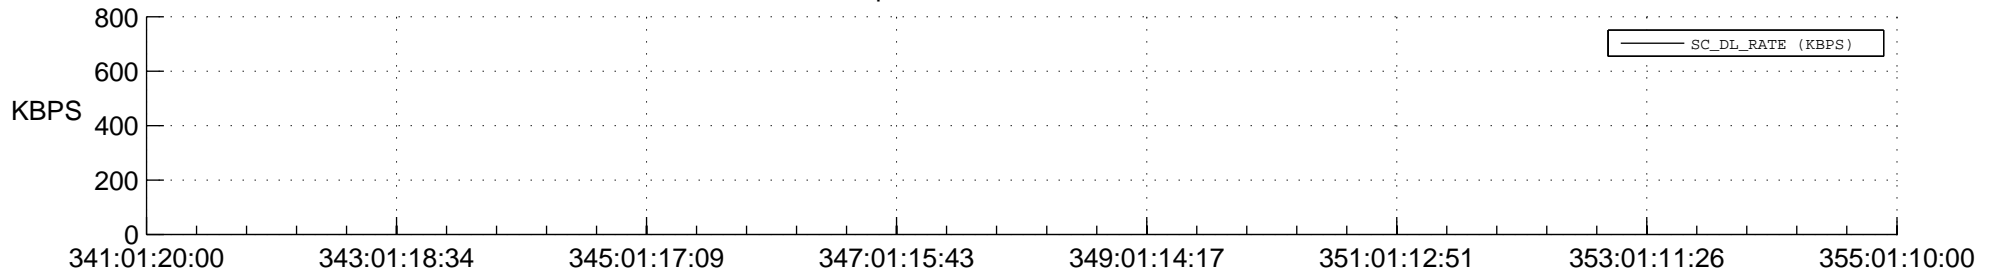

## Spacecraft\_DownLink\_Rate

Ground Time (2014:341:01:20:00.000 -2014:355:01:10:00.000)