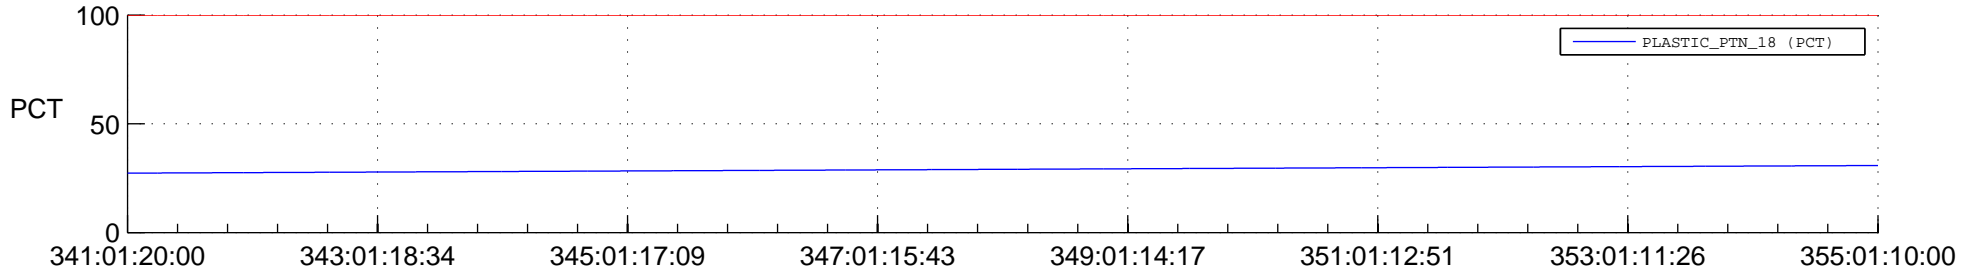

## Spacecraft\_DownLink\_Rate

Ground Time (2014:341:01:20:00.000 -2014:355:01:10:00.000)