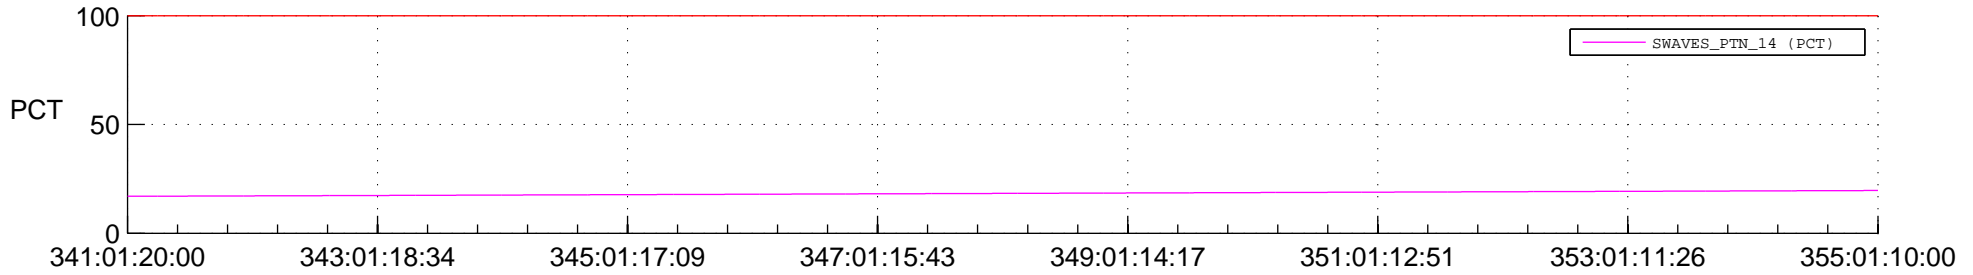

STEREO AHEAD SPACE WEATHER SSR PCT Full Prediction

SWAVES_Percent_Full_Prediction