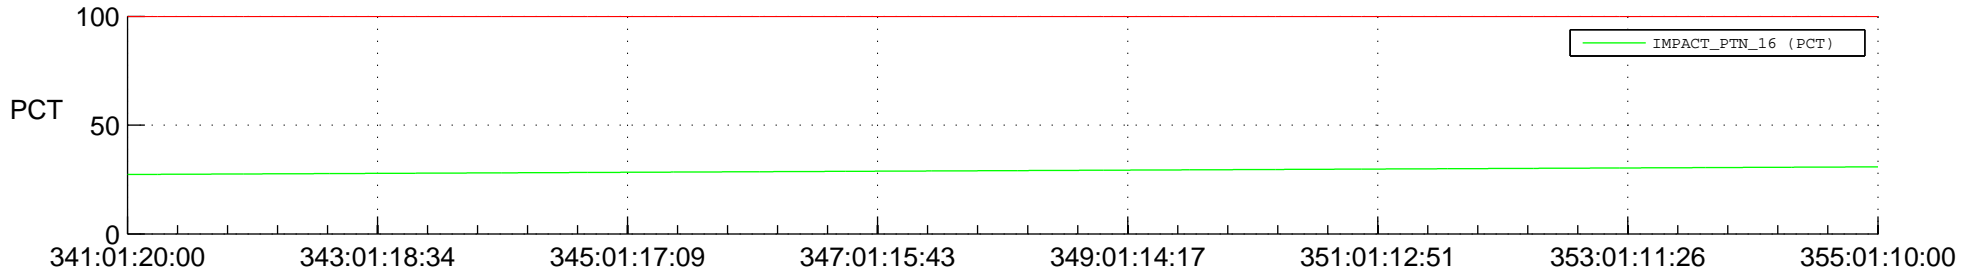

IMPACT_Percent_Full_Prediction