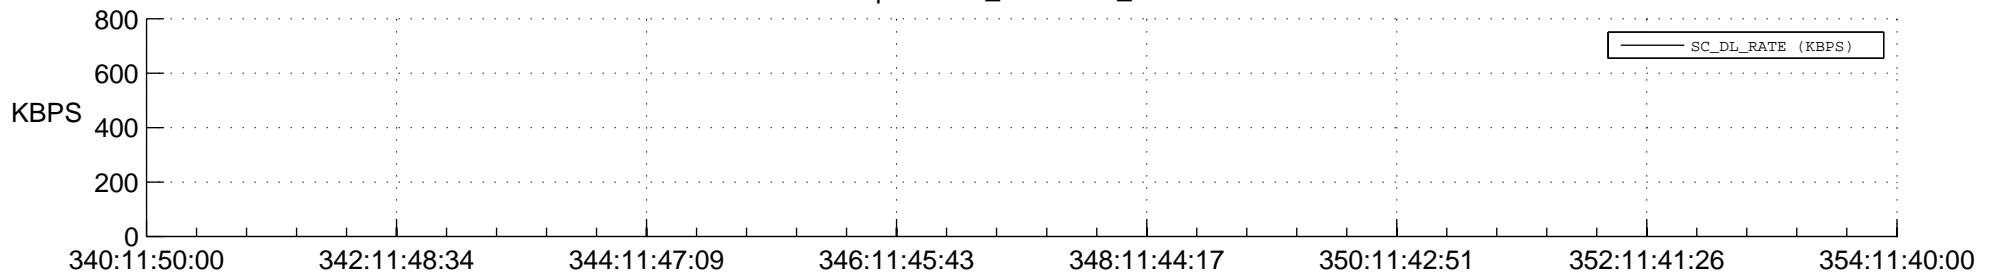

STEREO AHEAD SPACE WEATHER SSR PCT Full Prediction

SWAVES_Percent_Full_Prediction

IMPACT_Percent_Full_Prediction

PLASTIC_Percent_Full_Prediction

Spacecraft_DownLink_Rate

Ground Time (2014:340:11:50:00.000 -2014:354:11:40:00.000)