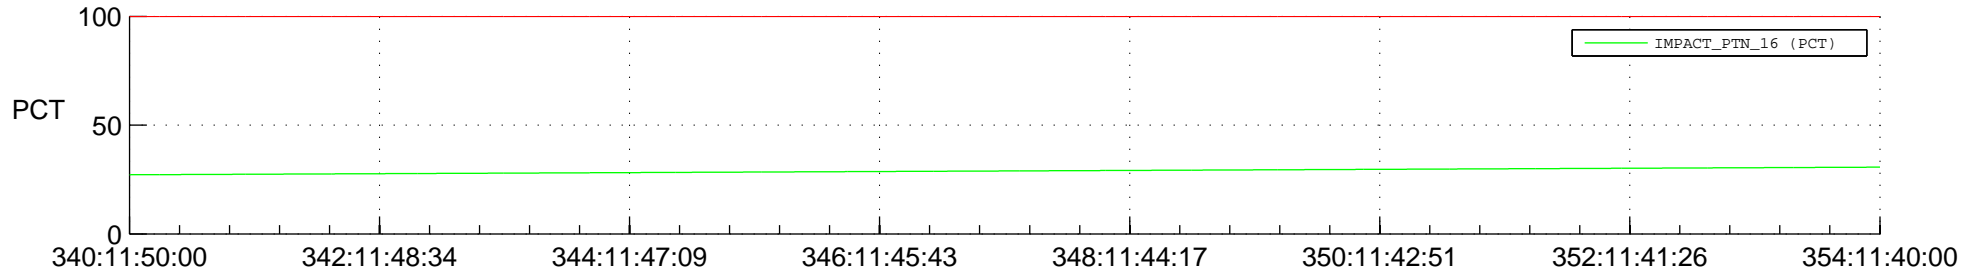

STEREO AHEAD SPACE WEATHER SSR PCT Full Prediction

SWAVES_Percent_Full_Prediction

IMPACT_Percent_Full_Prediction

PLASTIC_Percent_Full_Prediction

Spacecraft_DownLink_Rate

Ground Time (2014:340:11:50:00.000 -2014:354:11:40:00.000)