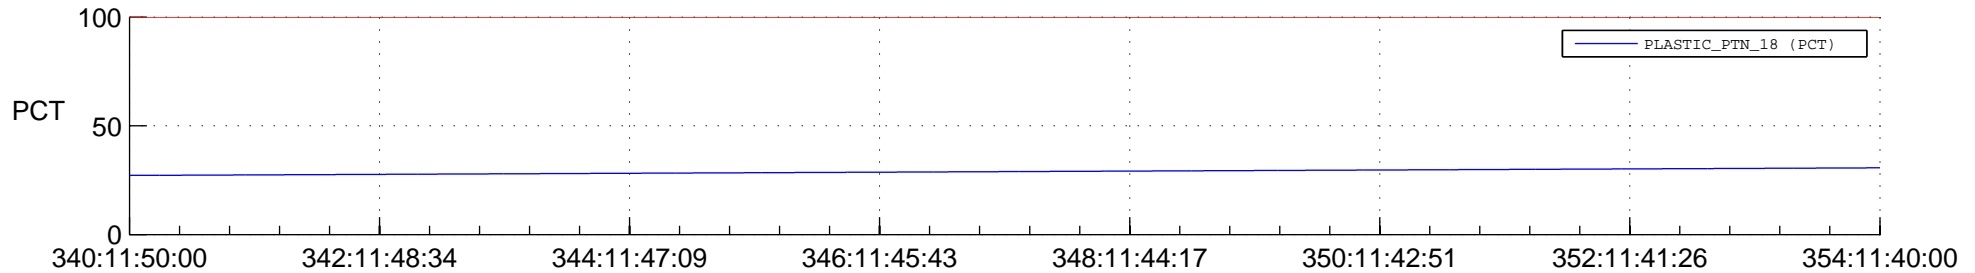

STEREO AHEAD SPACE WEATHER SSR PCT Full Prediction

SWAVES_Percent_Full_Prediction

IMPACT_Percent_Full_Prediction

PLASTIC_Percent_Full_Prediction

Spacecraft_DownLink_Rate

Ground Time (2014:340:11:50:00.000 -2014:354:11:40:00.000)