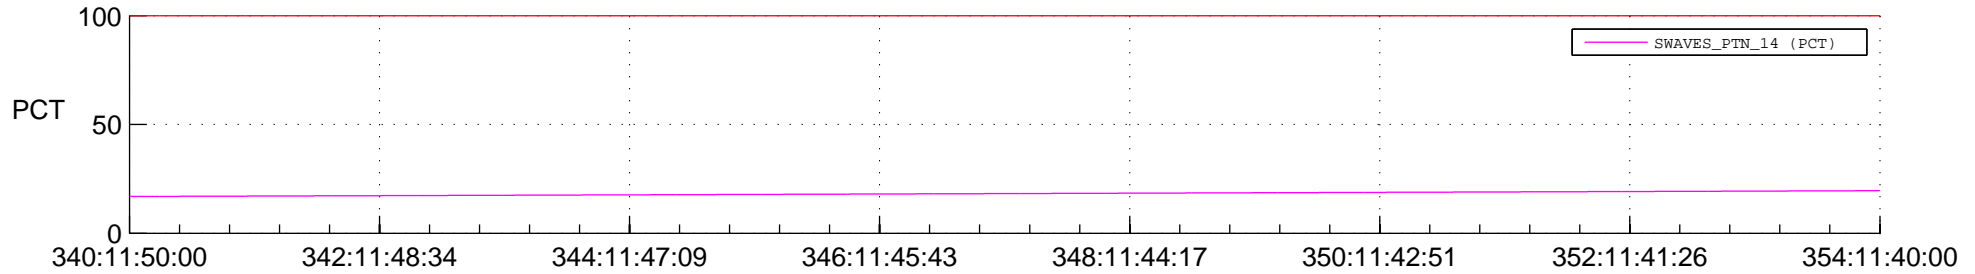

STEREO AHEAD SPACE WEATHER SSR PCT Full Prediction

SWAVES_Percent_Full_Prediction

IMPACT_Percent_Full_Prediction

PLASTIC_Percent_Full_Prediction

Spacecraft_DownLink_Rate

Ground Time (2014:340:11:50:00.000 -2014:354:11:40:00.000)