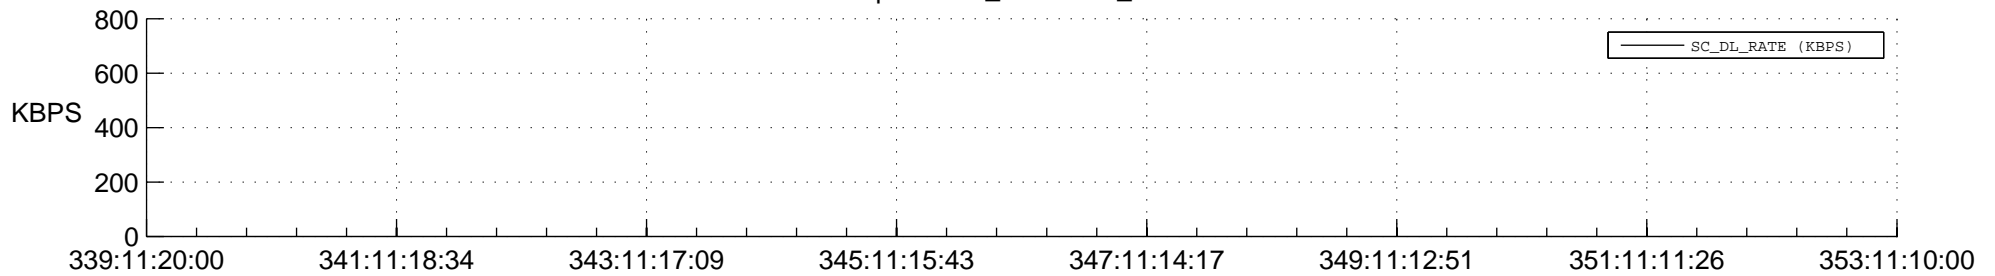

## Spacecraft\_DownLink\_Rate

Ground Time (2014:339:11:20:00.000 -2014:353:11:10:00.000)