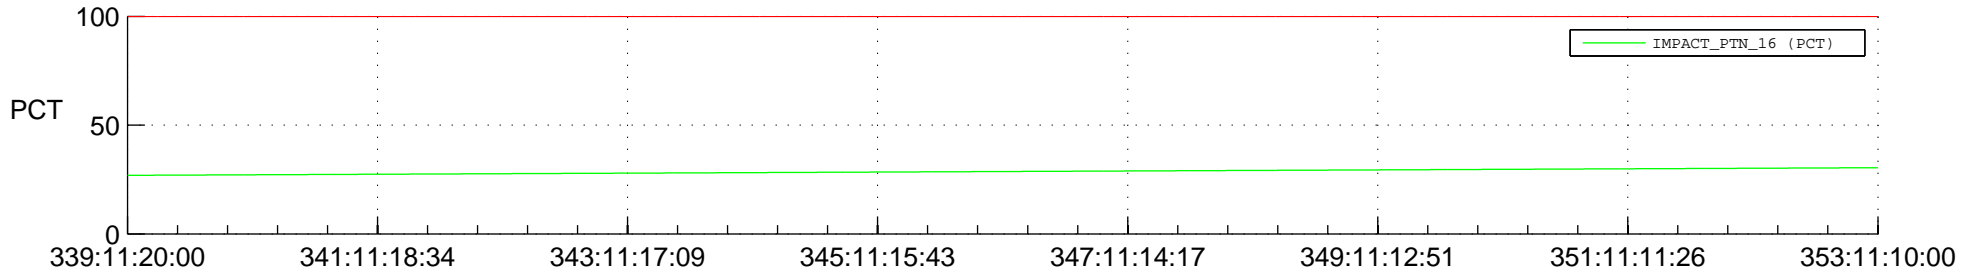

IMPACT_Percent_Full_Prediction