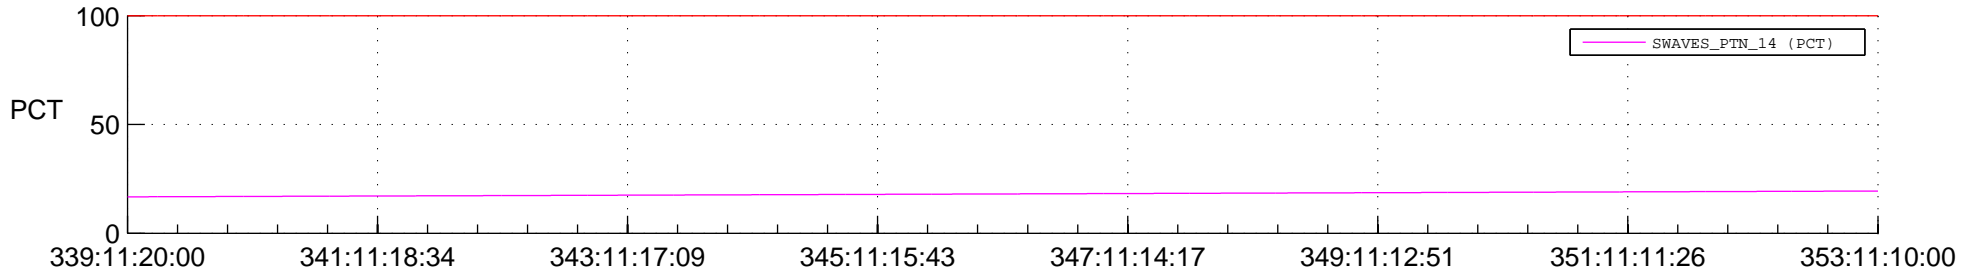

STEREO AHEAD SPACE WEATHER SSR PCT Full Prediction

SWAVES_Percent_Full_Prediction