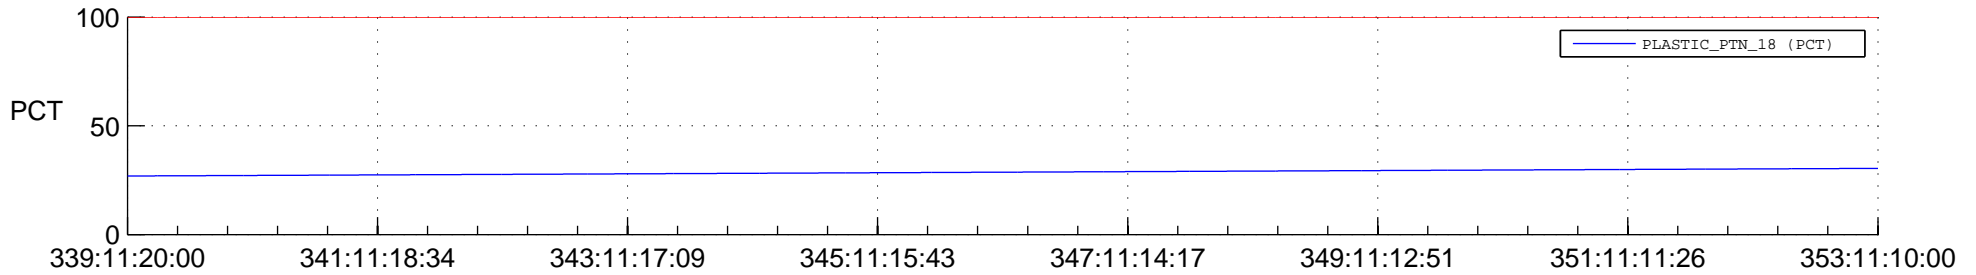

## Spacecraft\_DownLink\_Rate

Ground Time (2014:339:11:20:00.000 -2014:353:11:10:00.000)