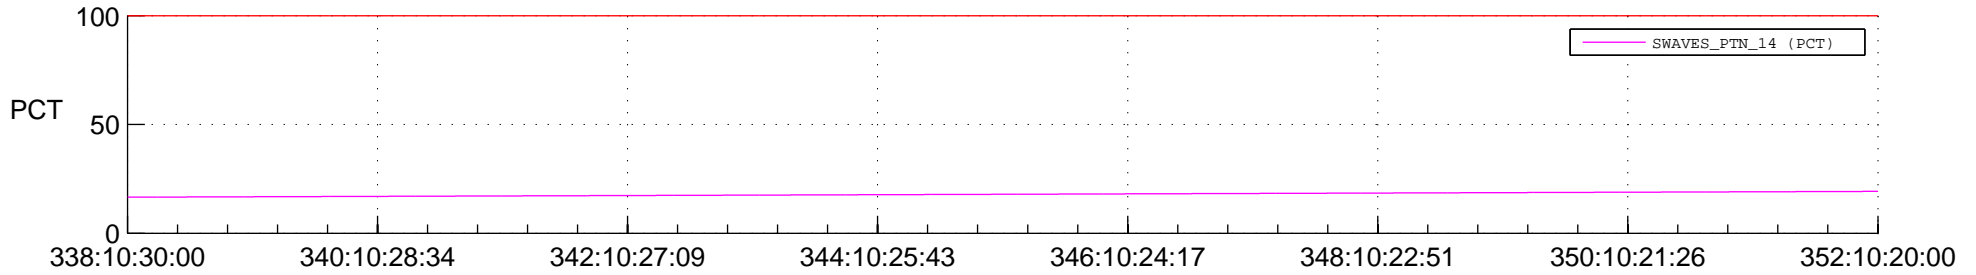

STEREO AHEAD SPACE WEATHER SSR PCT Full Prediction

SWAVES_Percent_Full_Prediction

IMPACT_Percent_Full_Prediction

PLASTIC_Percent_Full_Prediction

Spacecraft_DownLink_Rate

Ground Time (2014:338:10:30:00.000 -2014:352:10:20:00.000)