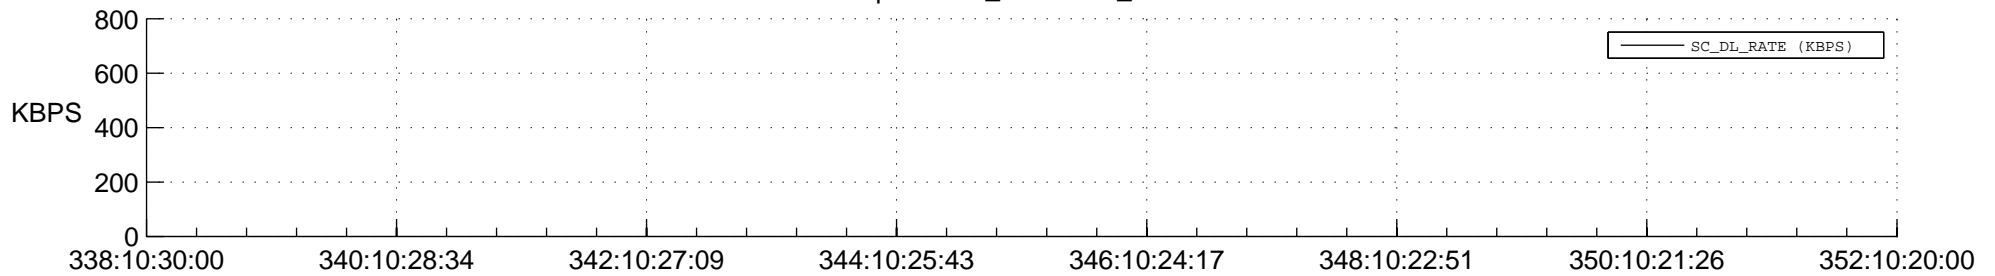

STEREO AHEAD SPACE WEATHER SSR PCT Full Prediction

SWAVES_Percent_Full_Prediction

IMPACT_Percent_Full_Prediction

PLASTIC_Percent_Full_Prediction

Spacecraft_DownLink_Rate

Ground Time (2014:338:10:30:00.000 -2014:352:10:20:00.000)