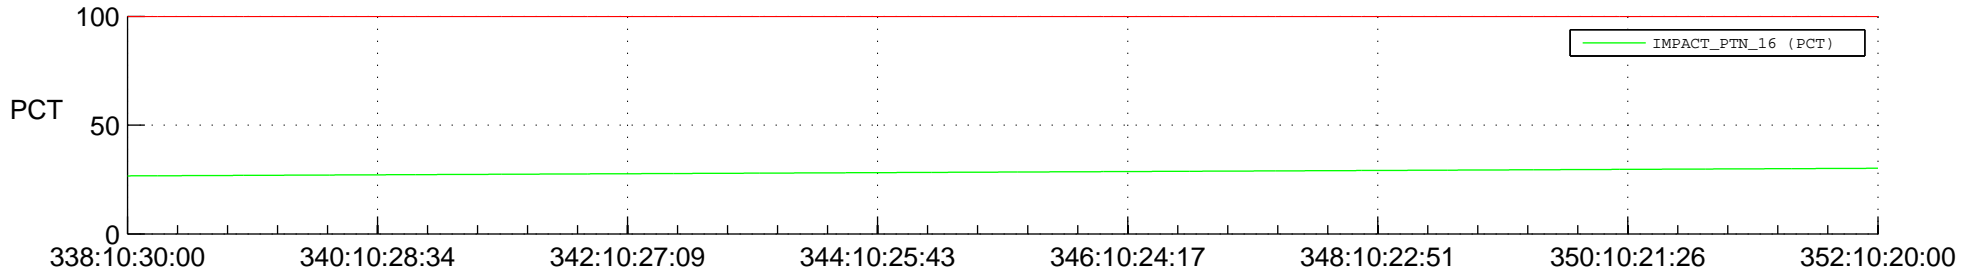

STEREO AHEAD SPACE WEATHER SSR PCT Full Prediction

SWAVES_Percent_Full_Prediction

IMPACT_Percent_Full_Prediction

PLASTIC_Percent_Full_Prediction

Spacecraft_DownLink_Rate

Ground Time (2014:338:10:30:00.000 -2014:352:10:20:00.000)