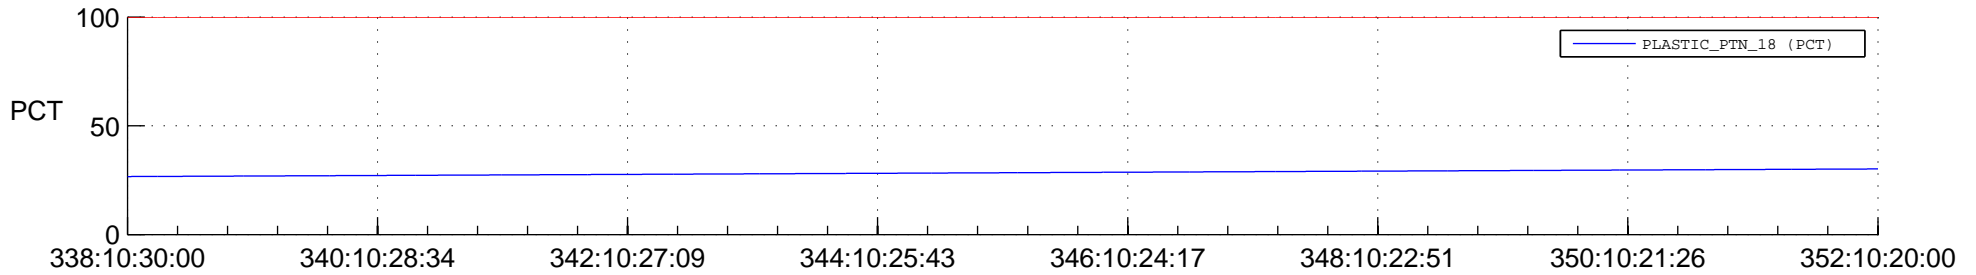

STEREO AHEAD SPACE WEATHER SSR PCT Full Prediction

SWAVES_Percent_Full_Prediction

IMPACT_Percent_Full_Prediction

PLASTIC_Percent_Full_Prediction

Spacecraft_DownLink_Rate

Ground Time (2014:338:10:30:00.000 -2014:352:10:20:00.000)