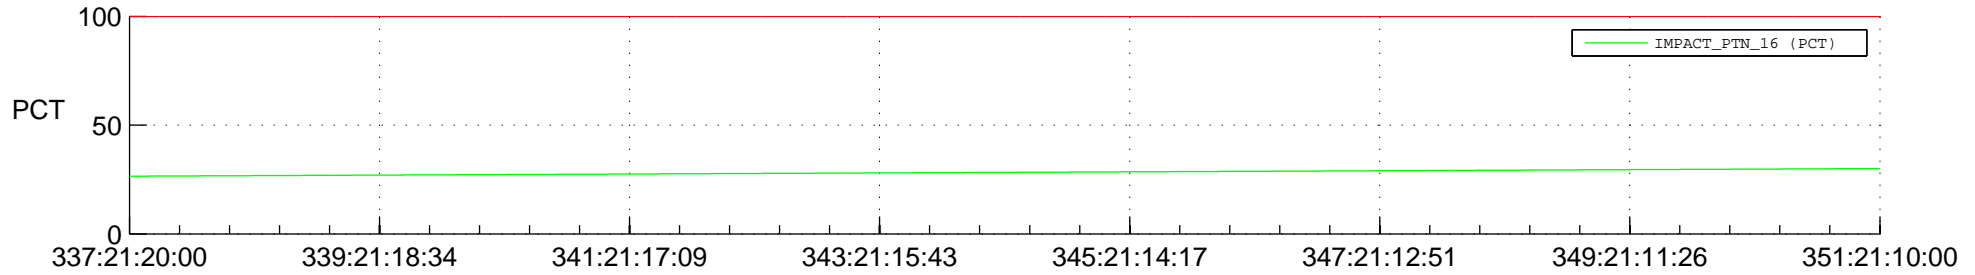

STEREO AHEAD SPACE WEATHER SSR PCT Full Prediction

SWAVES_Percent_Full_Prediction

IMPACT_Percent_Full_Prediction

PLASTIC_Percent_Full_Prediction

Spacecraft_DownLink_Rate