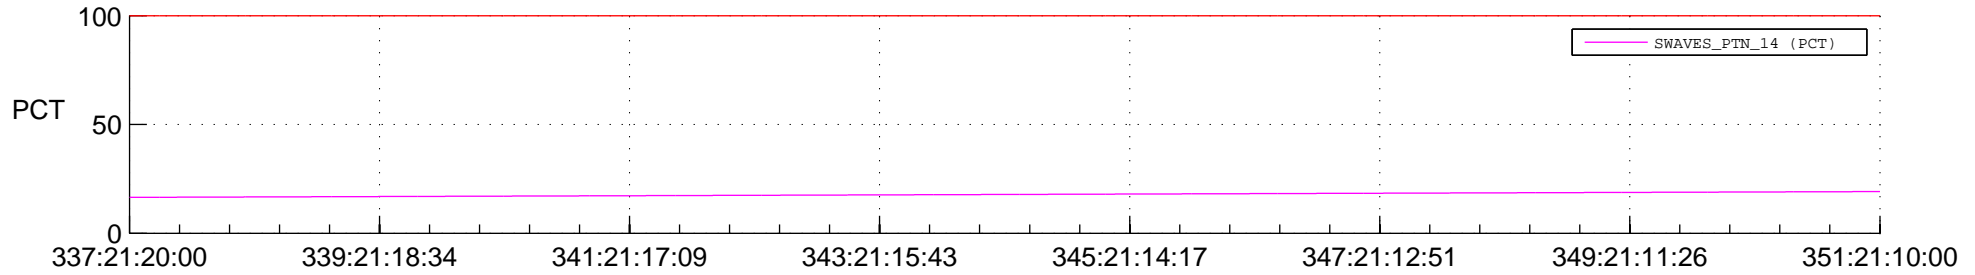

STEREO AHEAD SPACE WEATHER SSR PCT Full Prediction

SWAVES_Percent_Full_Prediction

IMPACT_Percent_Full_Prediction

PLASTIC_Percent_Full_Prediction

Spacecraft_DownLink_Rate