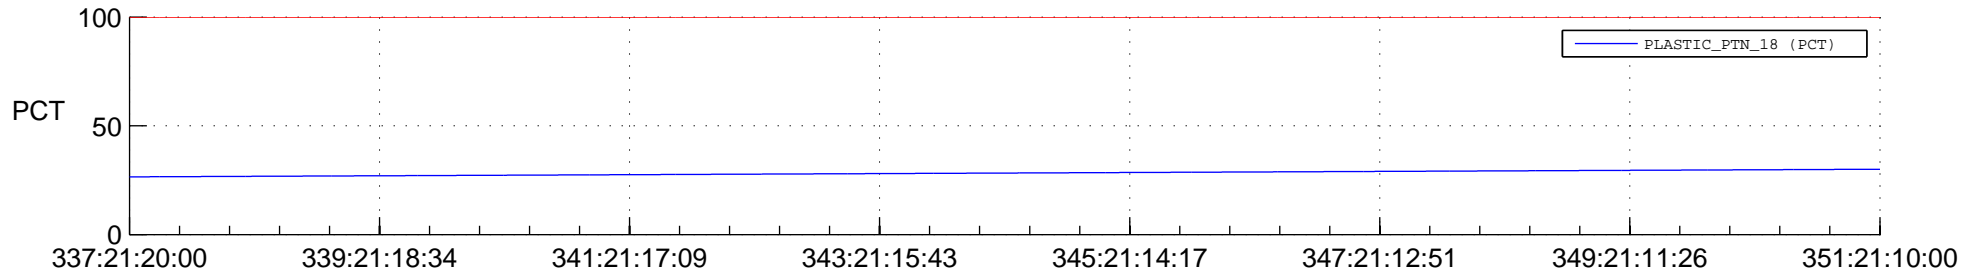

STEREO AHEAD SPACE WEATHER SSR PCT Full Prediction

SWAVES_Percent_Full_Prediction

IMPACT_Percent_Full_Prediction

PLASTIC_Percent_Full_Prediction

Spacecraft_DownLink_Rate