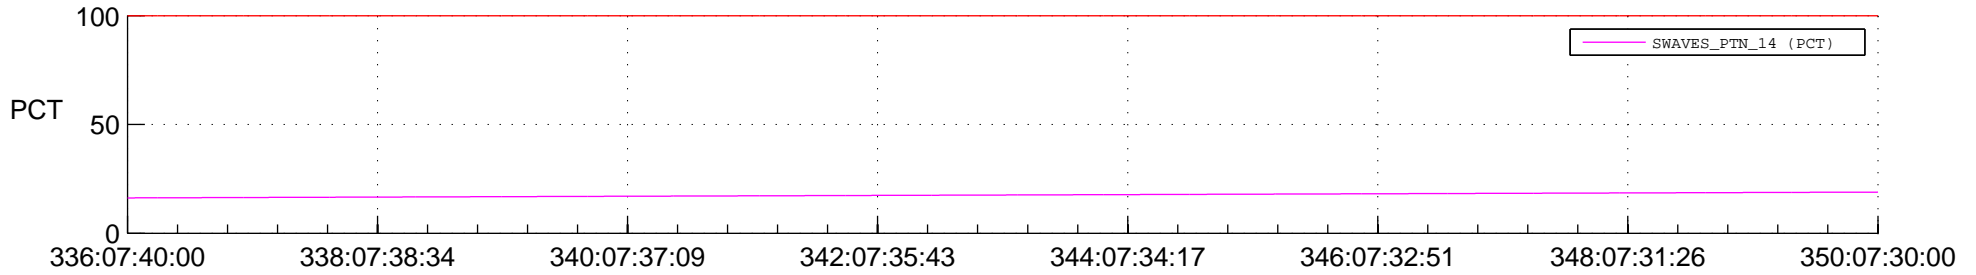

STEREO AHEAD SPACE WEATHER SSR PCT Full Prediction

SWAVES_Percent_Full_Prediction

IMPACT_Percent_Full_Prediction

PLASTIC_Percent_Full_Prediction

Spacecraft_DownLink_Rate

Ground Time (2014:336:07:40:00.000 -2014:350:07:30:00.000)