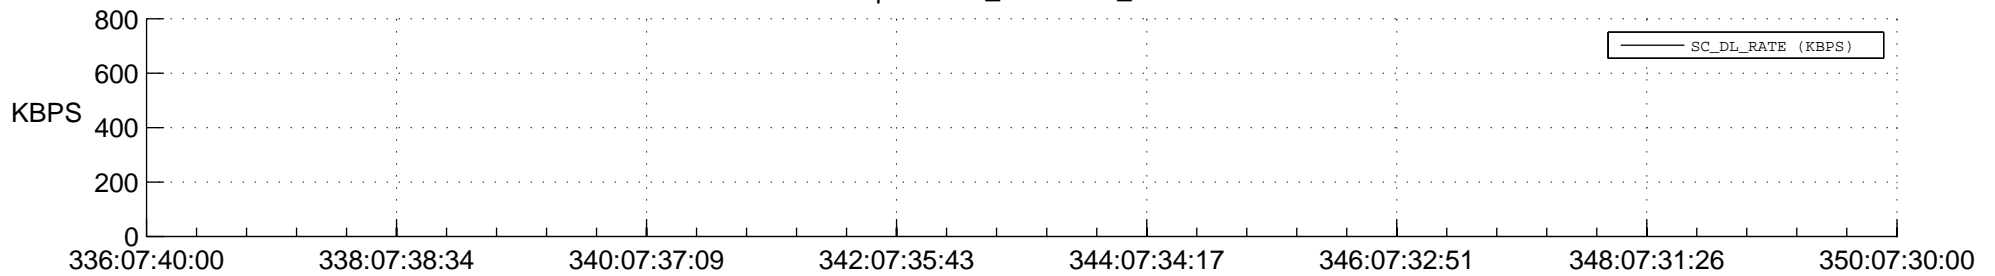

STEREO AHEAD SPACE WEATHER SSR PCT Full Prediction

SWAVES_Percent_Full_Prediction

IMPACT_Percent_Full_Prediction

PLASTIC_Percent_Full_Prediction

Spacecraft_DownLink_Rate

Ground Time (2014:336:07:40:00.000 -2014:350:07:30:00.000)