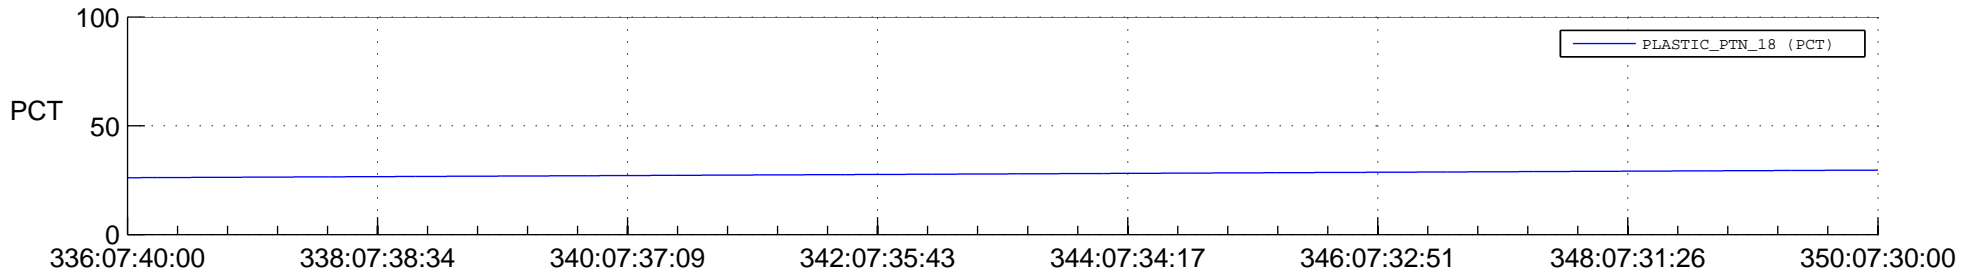

STEREO AHEAD SPACE WEATHER SSR PCT Full Prediction

SWAVES_Percent_Full_Prediction

IMPACT_Percent_Full_Prediction

PLASTIC_Percent_Full_Prediction

Spacecraft_DownLink_Rate

Ground Time (2014:336:07:40:00.000 -2014:350:07:30:00.000)