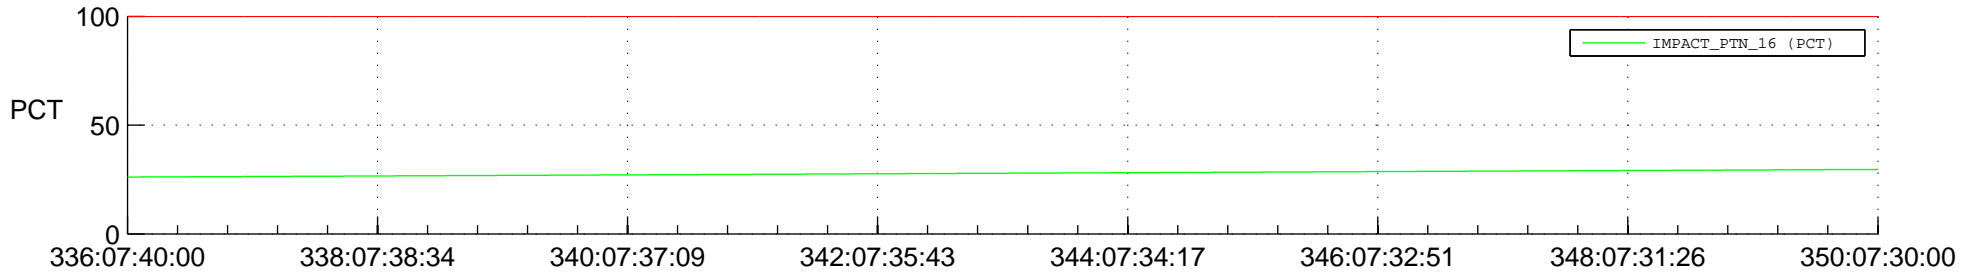

STEREO AHEAD SPACE WEATHER SSR PCT Full Prediction

SWAVES_Percent_Full_Prediction

IMPACT_Percent_Full_Prediction

PLASTIC_Percent_Full_Prediction

Spacecraft_DownLink_Rate

Ground Time (2014:336:07:40:00.000 -2014:350:07:30:00.000)