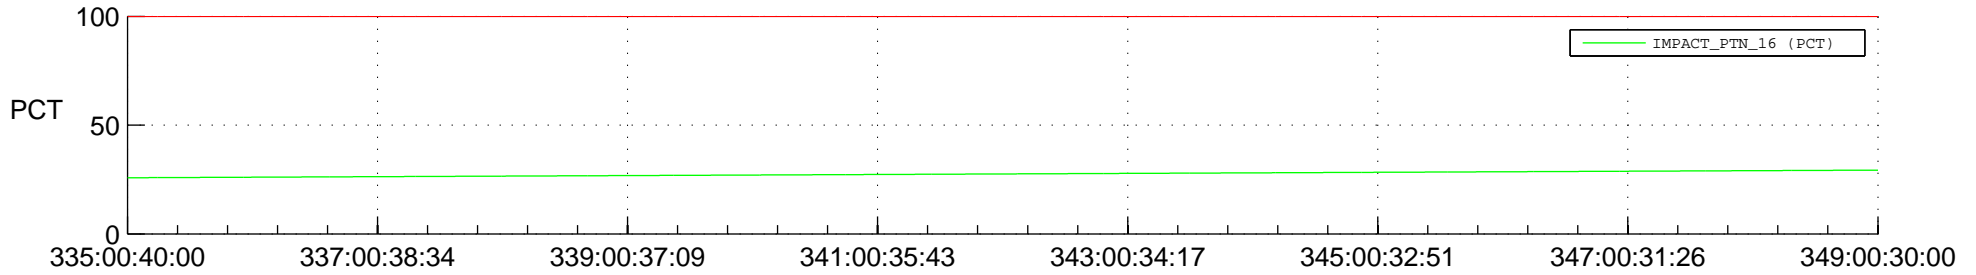

STEREO AHEAD SPACE WEATHER SSR PCT Full Prediction

SWAVES_Percent_Full_Prediction

IMPACT_Percent_Full_Prediction

PLASTIC_Percent_Full_Prediction

Spacecraft_DownLink_Rate

Ground Time (2014:335:00:40:00.000 -2014:349:00:30:00.000)