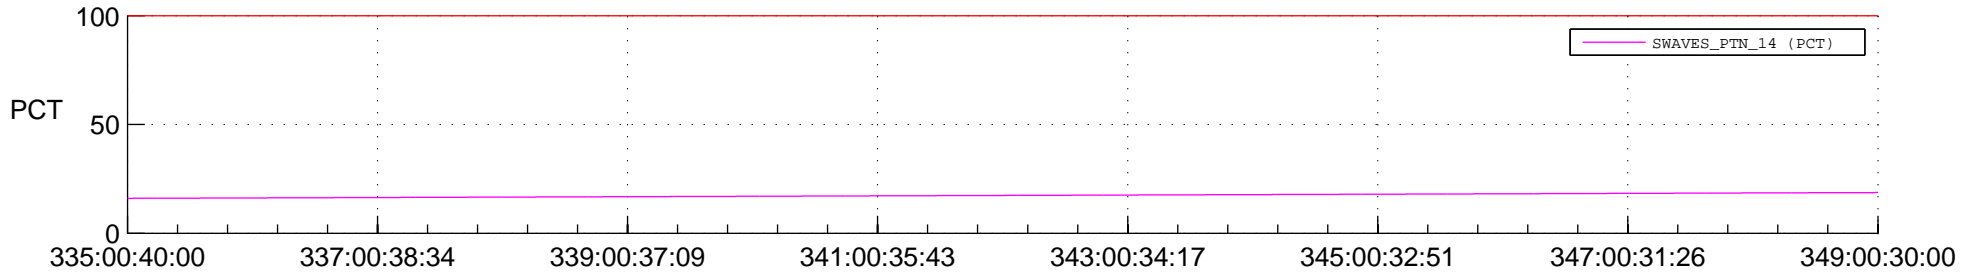

STEREO AHEAD SPACE WEATHER SSR PCT Full Prediction

SWAVES_Percent_Full_Prediction

IMPACT_Percent_Full_Prediction

PLASTIC_Percent_Full_Prediction

Spacecraft_DownLink_Rate

Ground Time (2014:335:00:40:00.000 -2014:349:00:30:00.000)