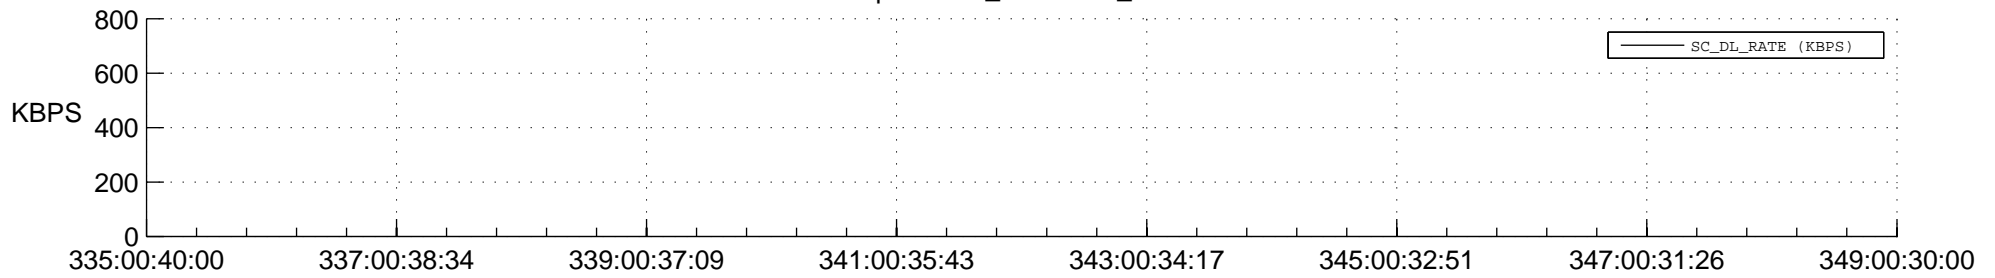

STEREO AHEAD SPACE WEATHER SSR PCT Full Prediction

SWAVES_Percent_Full_Prediction

IMPACT_Percent_Full_Prediction

PLASTIC_Percent_Full_Prediction

Spacecraft_DownLink_Rate

Ground Time (2014:335:00:40:00.000 -2014:349:00:30:00.000)