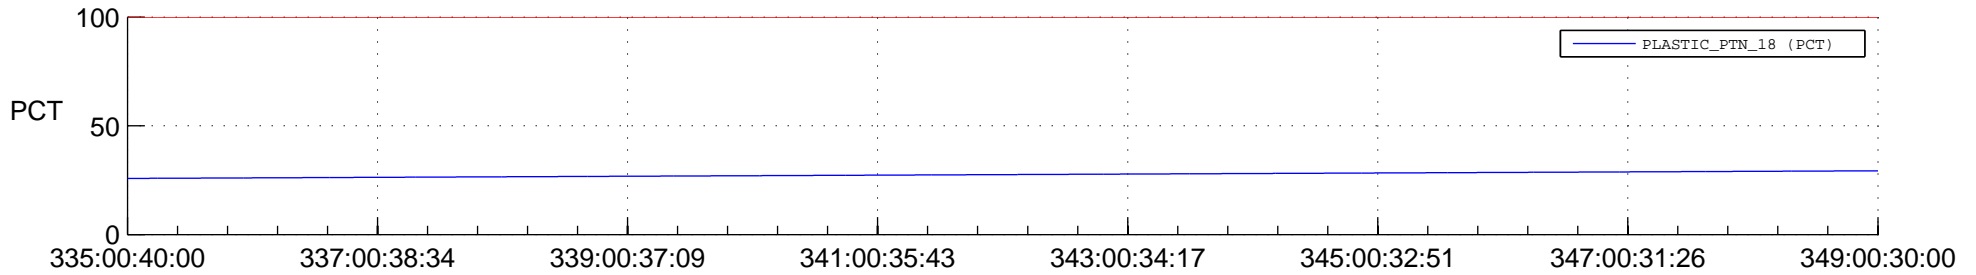

STEREO AHEAD SPACE WEATHER SSR PCT Full Prediction

SWAVES_Percent_Full_Prediction

IMPACT_Percent_Full_Prediction

PLASTIC_Percent_Full_Prediction

Spacecraft_DownLink_Rate

Ground Time (2014:335:00:40:00.000 -2014:349:00:30:00.000)