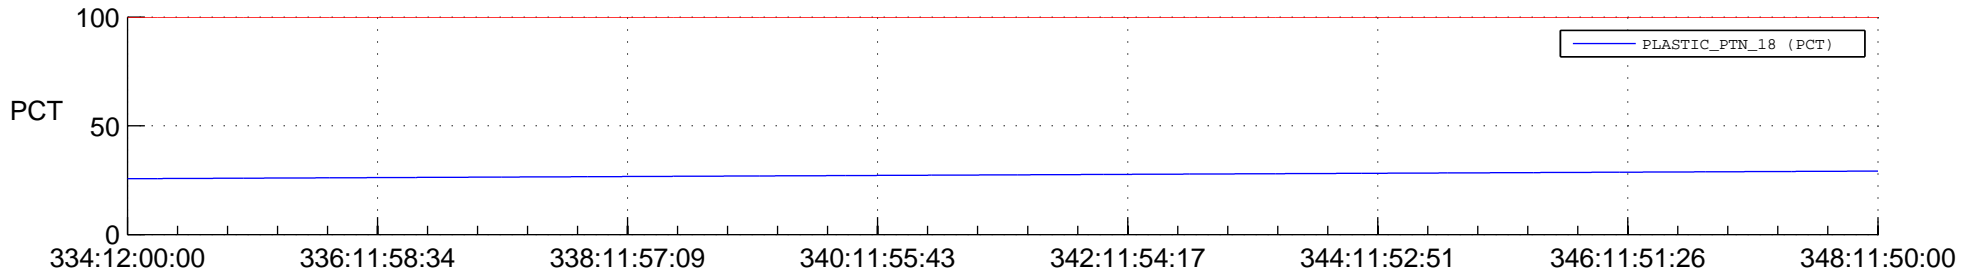

## Spacecraft\_DownLink\_Rate

Ground Time (2014:334:12:00:00.000 -2014:348:11:50:00.000)