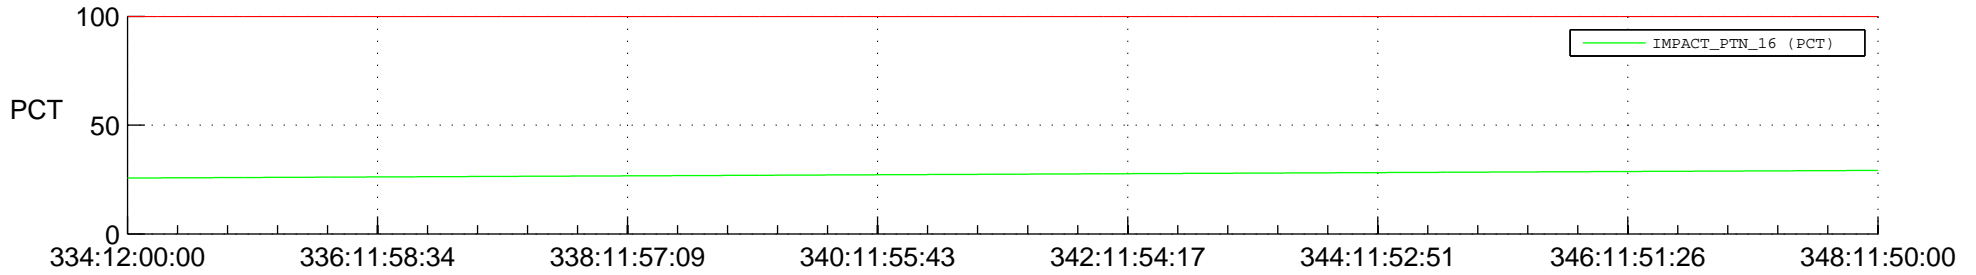

IMPACT_Percent_Full_Prediction