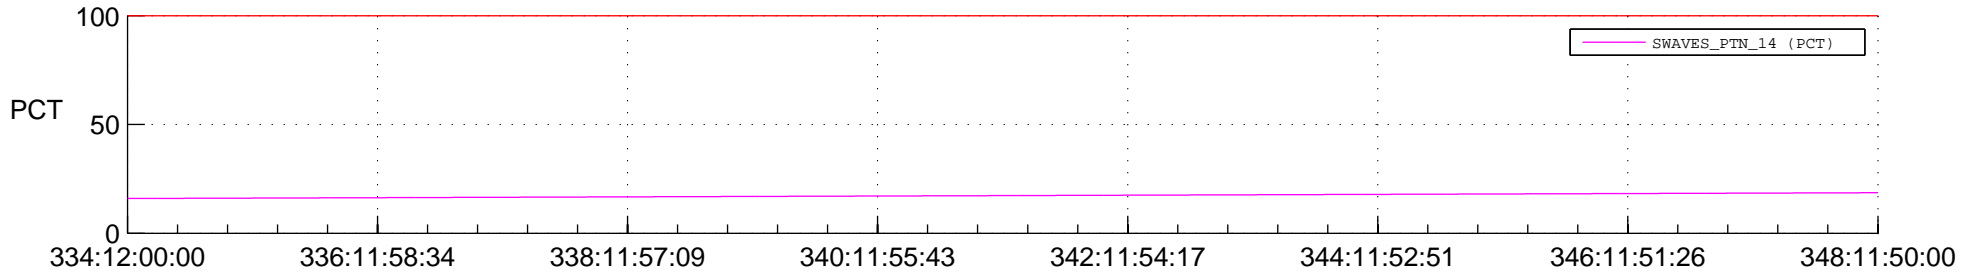

STEREO AHEAD SPACE WEATHER SSR PCT Full Prediction

SWAVES_Percent_Full_Prediction