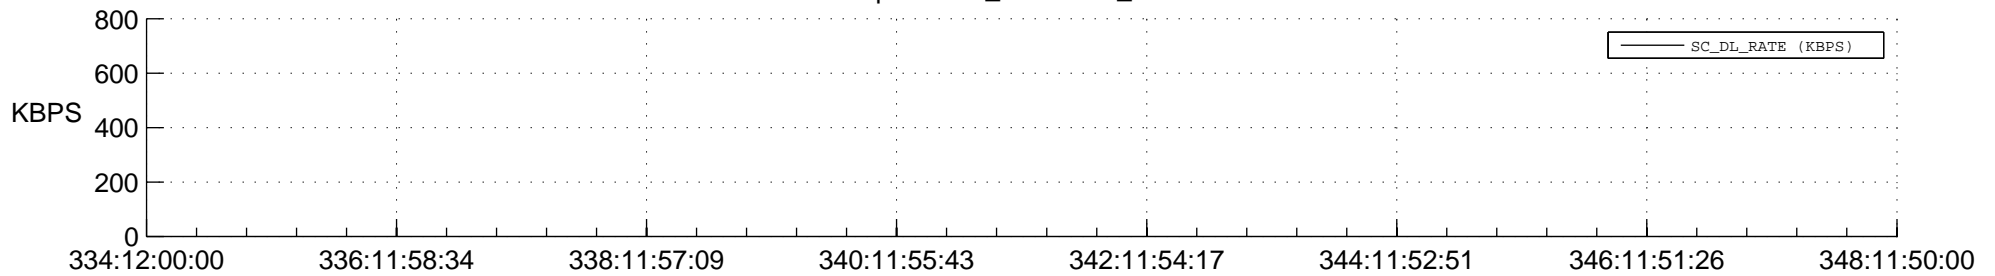

## Spacecraft\_DownLink\_Rate

Ground Time (2014:334:12:00:00.000 -2014:348:11:50:00.000)