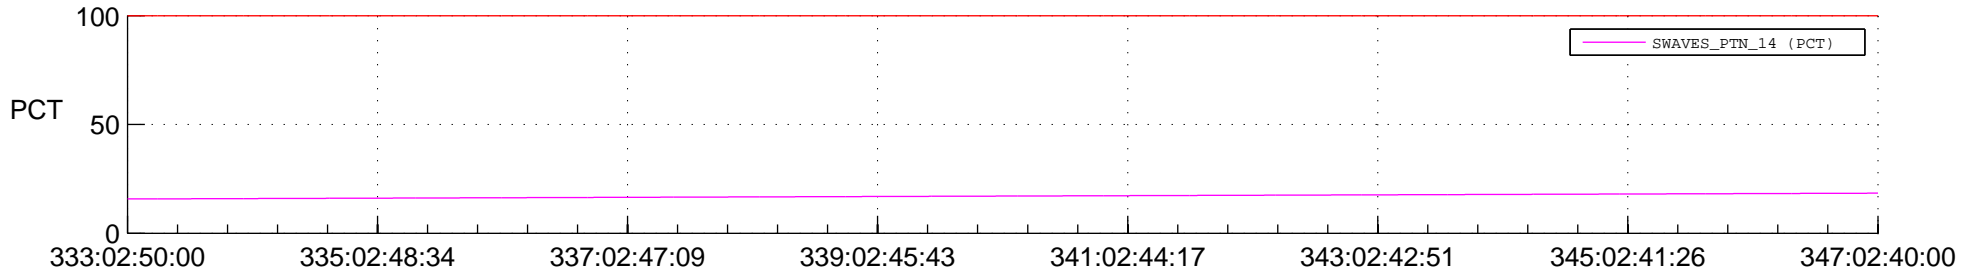

STEREO AHEAD SPACE WEATHER SSR PCT Full Prediction

SWAVES_Percent_Full_Prediction

IMPACT_Percent_Full_Prediction

PLASTIC_Percent_Full_Prediction

Spacecraft_DownLink_Rate

Ground Time (2014:333:02:50:00.000 -2014:347:02:40:00.000)