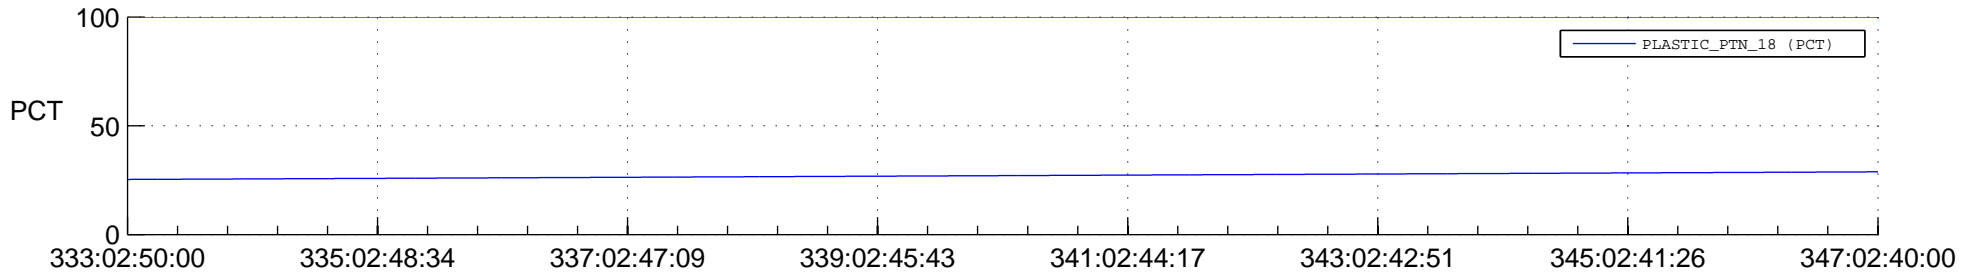

STEREO AHEAD SPACE WEATHER SSR PCT Full Prediction

SWAVES_Percent_Full_Prediction

IMPACT_Percent_Full_Prediction

PLASTIC_Percent_Full_Prediction

Spacecraft_DownLink_Rate

Ground Time (2014:333:02:50:00.000 -2014:347:02:40:00.000)