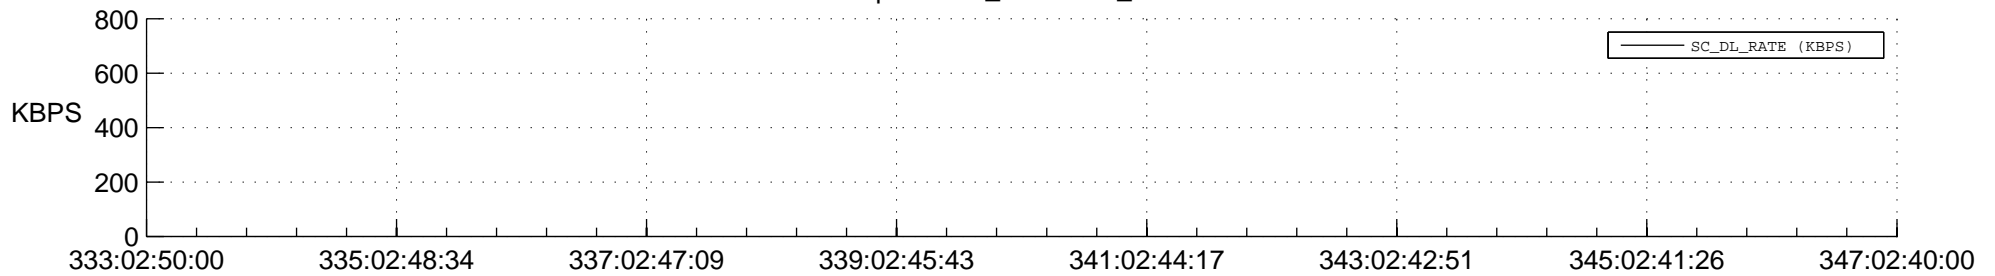

STEREO AHEAD SPACE WEATHER SSR PCT Full Prediction

SWAVES_Percent_Full_Prediction

IMPACT_Percent_Full_Prediction

PLASTIC_Percent_Full_Prediction

Spacecraft_DownLink_Rate

Ground Time (2014:333:02:50:00.000 -2014:347:02:40:00.000)