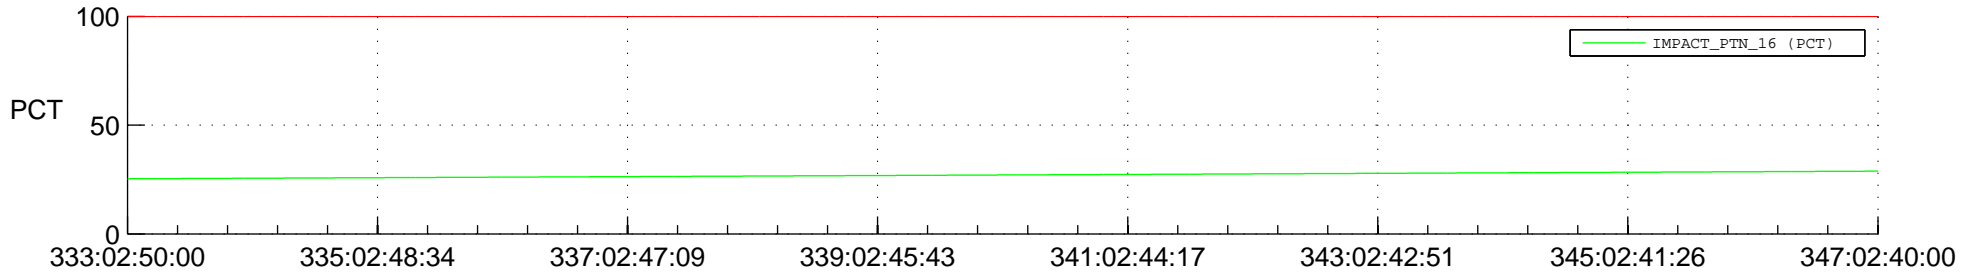

STEREO AHEAD SPACE WEATHER SSR PCT Full Prediction

SWAVES_Percent_Full_Prediction

IMPACT_Percent_Full_Prediction

PLASTIC_Percent_Full_Prediction

Spacecraft_DownLink_Rate

Ground Time (2014:333:02:50:00.000 -2014:347:02:40:00.000)