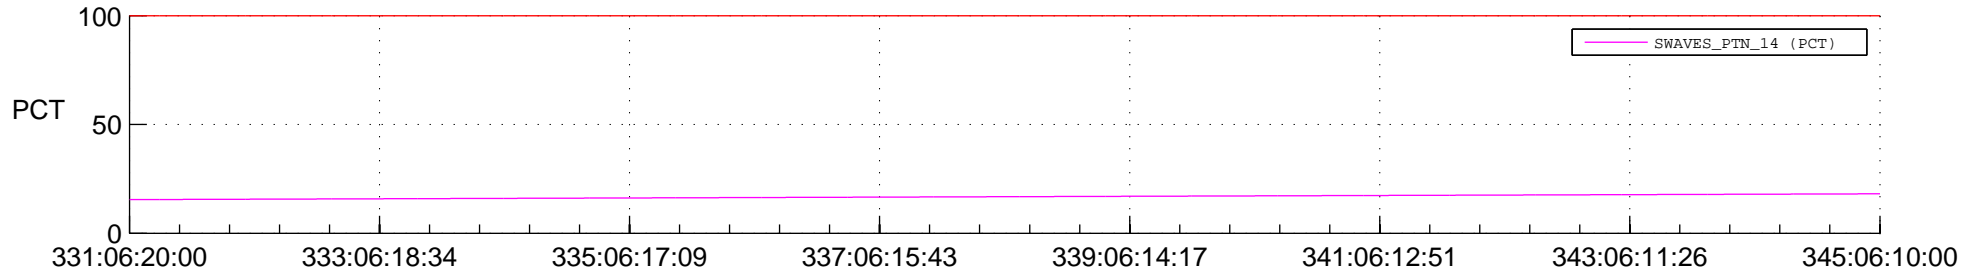

STEREO AHEAD SPACE WEATHER SSR PCT Full Prediction

SWAVES_Percent_Full_Prediction

IMPACT_Percent_Full_Prediction

PLASTIC_Percent_Full_Prediction

Spacecraft_DownLink_Rate

Ground Time (2014:331:06:20:00.000 -2014:345:06:10:00.000)