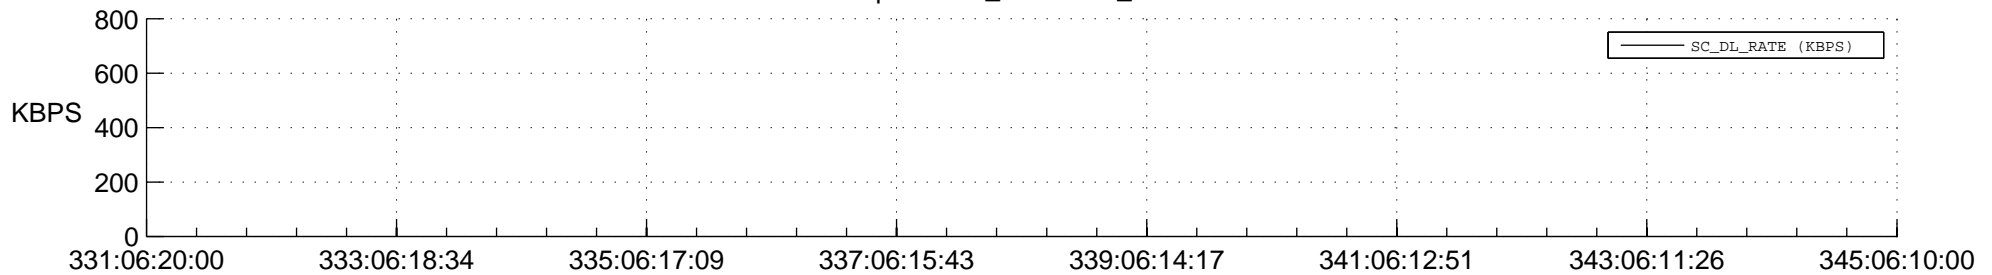

STEREO AHEAD SPACE WEATHER SSR PCT Full Prediction

SWAVES_Percent_Full_Prediction

IMPACT_Percent_Full_Prediction

PLASTIC_Percent_Full_Prediction

Spacecraft_DownLink_Rate

Ground Time (2014:331:06:20:00.000 -2014:345:06:10:00.000)