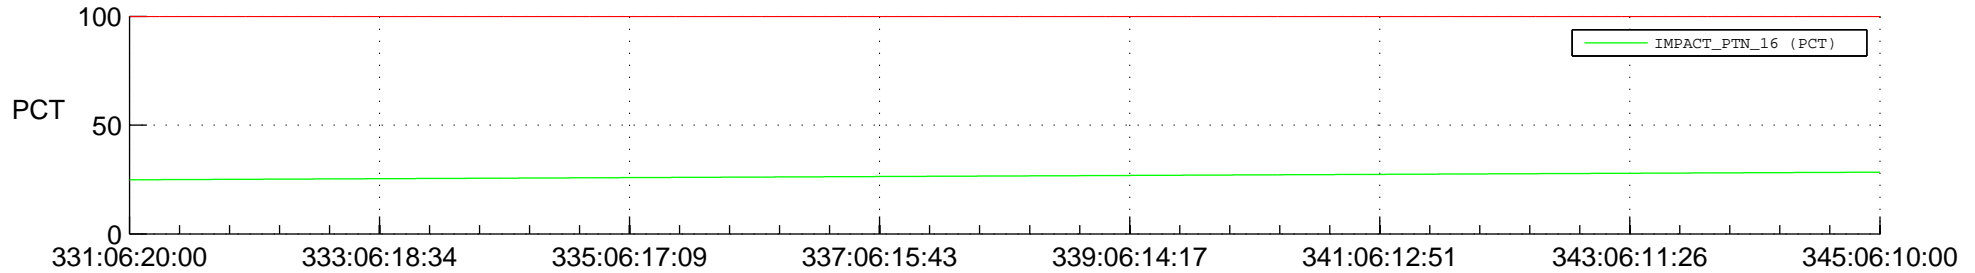

STEREO AHEAD SPACE WEATHER SSR PCT Full Prediction

SWAVES_Percent_Full_Prediction

IMPACT_Percent_Full_Prediction

PLASTIC_Percent_Full_Prediction

Spacecraft_DownLink_Rate

Ground Time (2014:331:06:20:00.000 -2014:345:06:10:00.000)