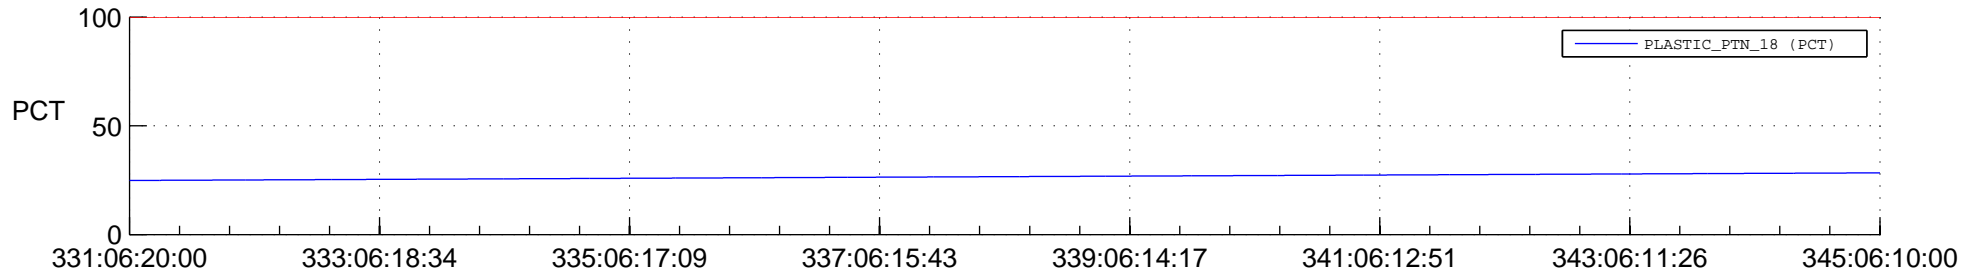

STEREO AHEAD SPACE WEATHER SSR PCT Full Prediction

SWAVES_Percent_Full_Prediction

IMPACT_Percent_Full_Prediction

PLASTIC_Percent_Full_Prediction

Spacecraft_DownLink_Rate

Ground Time (2014:331:06:20:00.000 -2014:345:06:10:00.000)