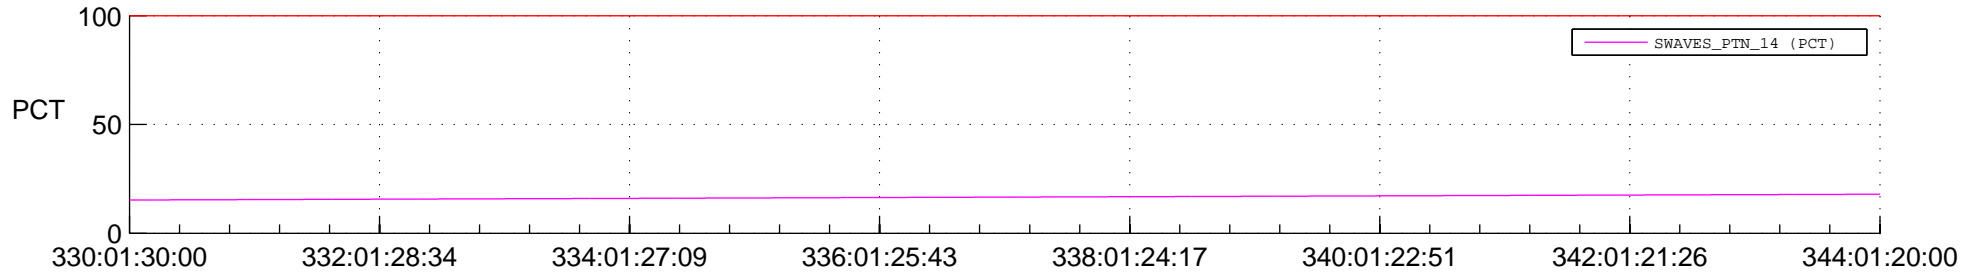

STEREO AHEAD SPACE WEATHER SSR PCT Full Prediction

SWAVES_Percent_Full_Prediction