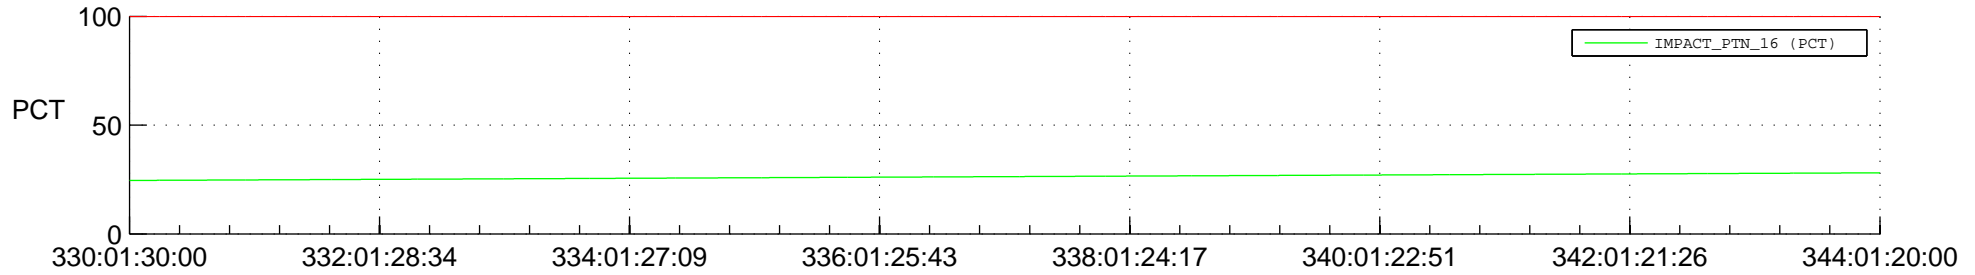

IMPACT_Percent_Full_Prediction