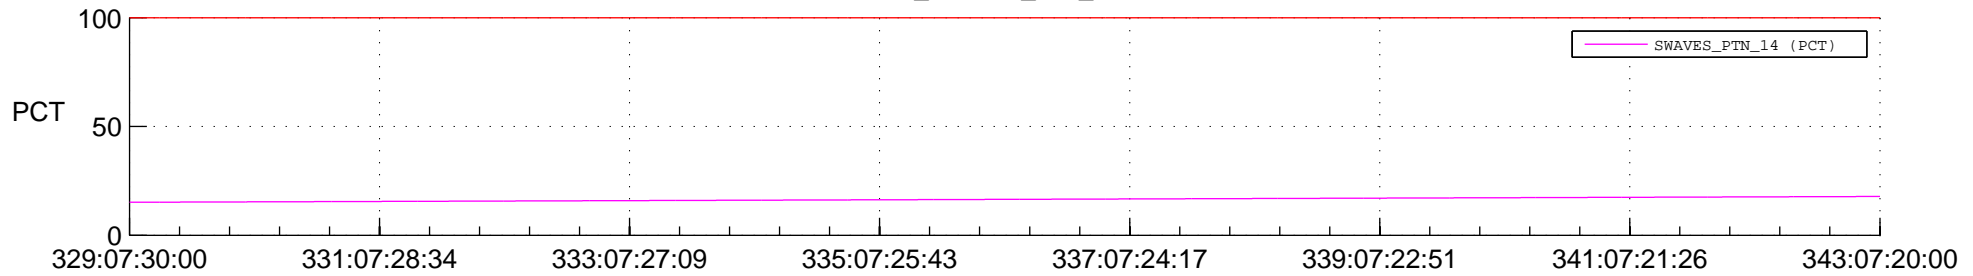

STEREO AHEAD SPACE WEATHER SSR PCT Full Prediction

SWAVES_Percent_Full_Prediction