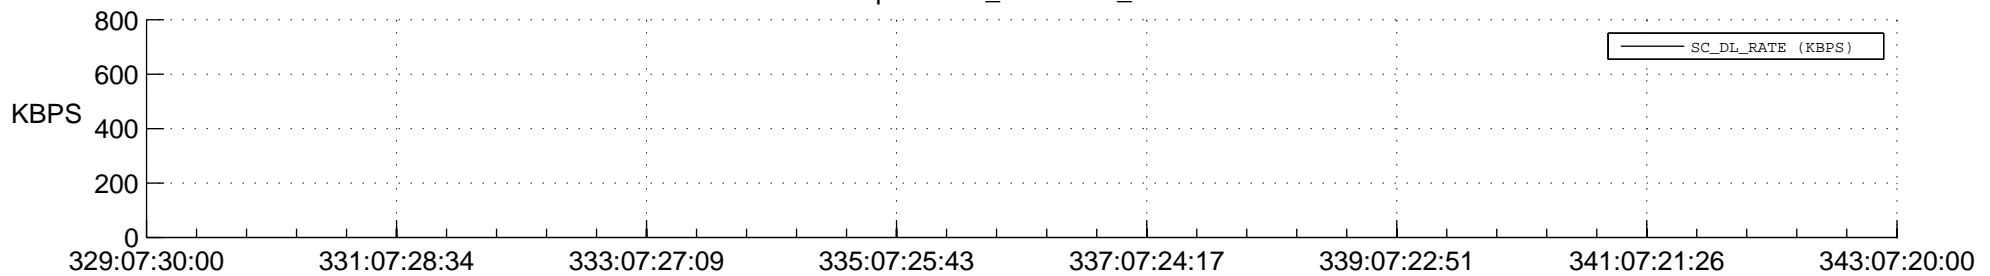

## Spacecraft\_DownLink\_Rate

Ground Time (2014:329:07:30:00.000 -2014:343:07:20:00.000)