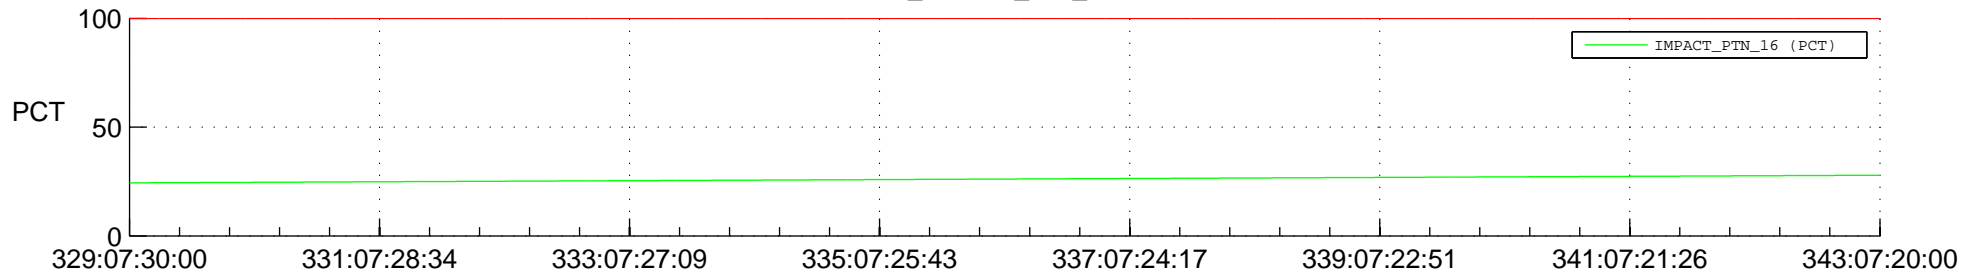

IMPACT_Percent_Full_Prediction