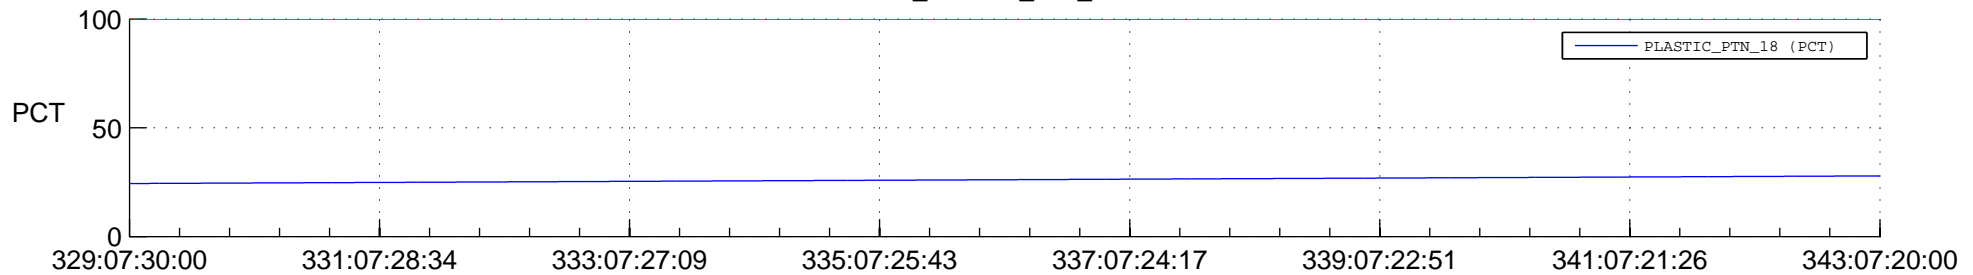

## Spacecraft\_DownLink\_Rate

Ground Time (2014:329:07:30:00.000 -2014:343:07:20:00.000)