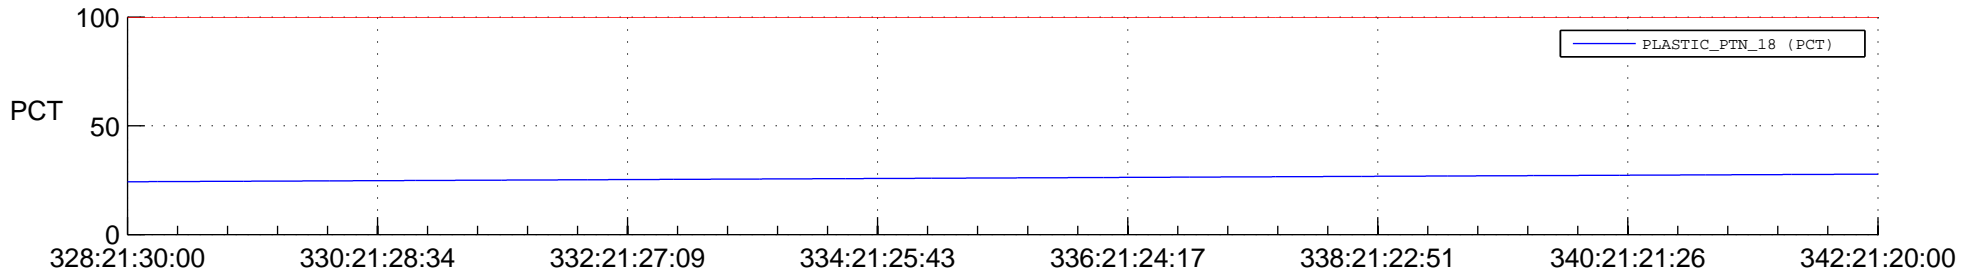

STEREO AHEAD SPACE WEATHER SSR PCT Full Prediction

SWAVES_Percent_Full_Prediction

IMPACT_Percent_Full_Prediction

PLASTIC_Percent_Full_Prediction

Spacecraft_DownLink_Rate

Ground Time (2014:328:21:30:00.000 -2014:342:21:20:00.000)