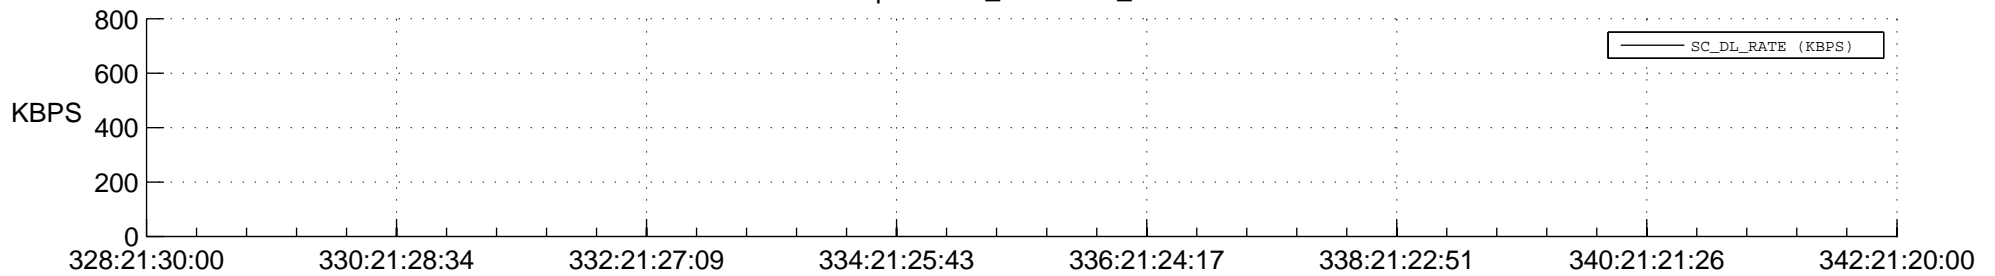

STEREO AHEAD SPACE WEATHER SSR PCT Full Prediction

SWAVES_Percent_Full_Prediction

IMPACT_Percent_Full_Prediction

PLASTIC_Percent_Full_Prediction

Spacecraft_DownLink_Rate

Ground Time (2014:328:21:30:00.000 -2014:342:21:20:00.000)