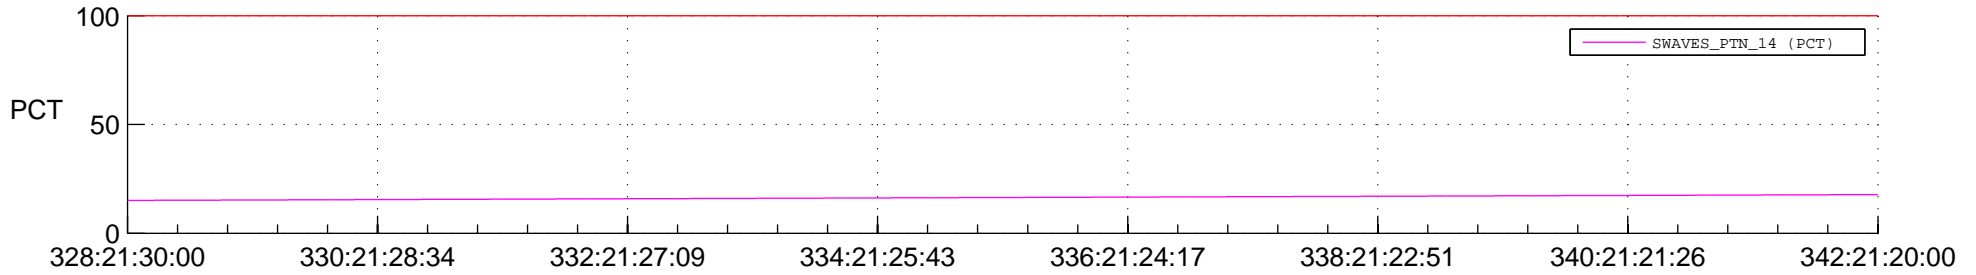

STEREO AHEAD SPACE WEATHER SSR PCT Full Prediction

SWAVES_Percent_Full_Prediction

IMPACT_Percent_Full_Prediction

PLASTIC_Percent_Full_Prediction

Spacecraft_DownLink_Rate

Ground Time (2014:328:21:30:00.000 -2014:342:21:20:00.000)