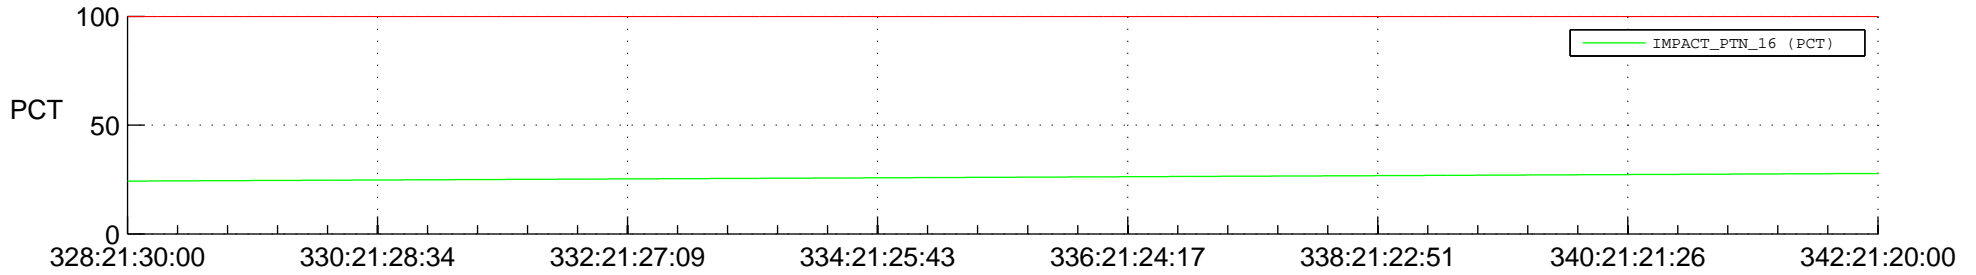

STEREO AHEAD SPACE WEATHER SSR PCT Full Prediction

SWAVES_Percent_Full_Prediction

IMPACT_Percent_Full_Prediction

PLASTIC_Percent_Full_Prediction

Spacecraft_DownLink_Rate

Ground Time (2014:328:21:30:00.000 -2014:342:21:20:00.000)