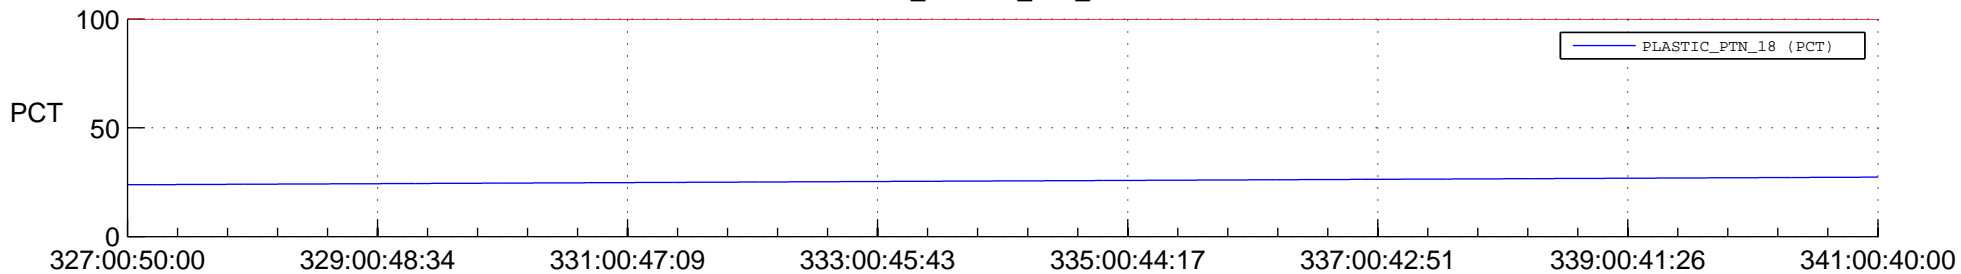

STEREO AHEAD SPACE WEATHER SSR PCT Full Prediction

SWAVES_Percent_Full_Prediction

IMPACT_Percent_Full_Prediction

PLASTIC_Percent_Full_Prediction

Spacecraft_DownLink_Rate

Ground Time (2014:327:00:50:00.000 -2014:341:00:40:00.000)