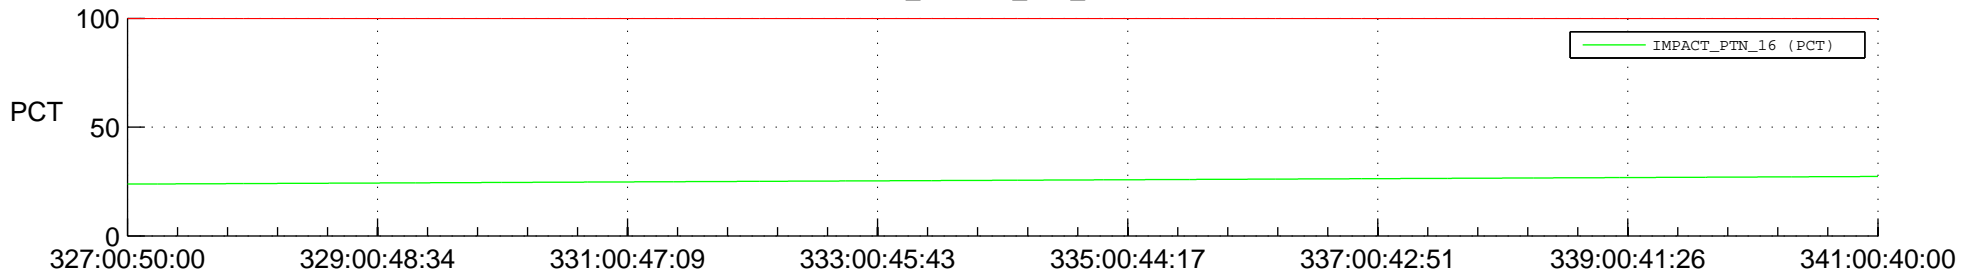

STEREO AHEAD SPACE WEATHER SSR PCT Full Prediction

SWAVES_Percent_Full_Prediction

IMPACT_Percent_Full_Prediction

PLASTIC_Percent_Full_Prediction

Spacecraft_DownLink_Rate

Ground Time (2014:327:00:50:00.000 -2014:341:00:40:00.000)