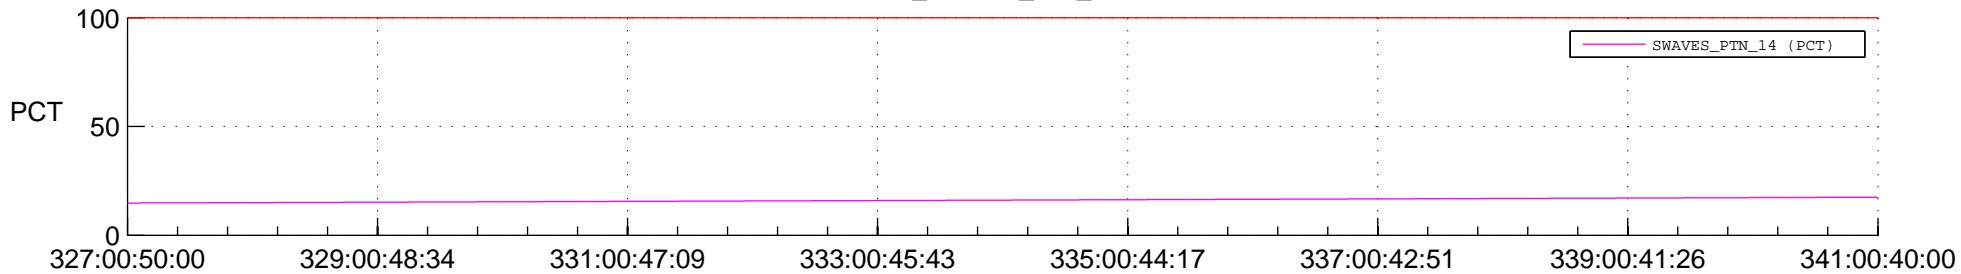

STEREO AHEAD SPACE WEATHER SSR PCT Full Prediction

SWAVES_Percent_Full_Prediction

IMPACT_Percent_Full_Prediction

PLASTIC_Percent_Full_Prediction

Spacecraft_DownLink_Rate

Ground Time (2014:327:00:50:00.000 -2014:341:00:40:00.000)