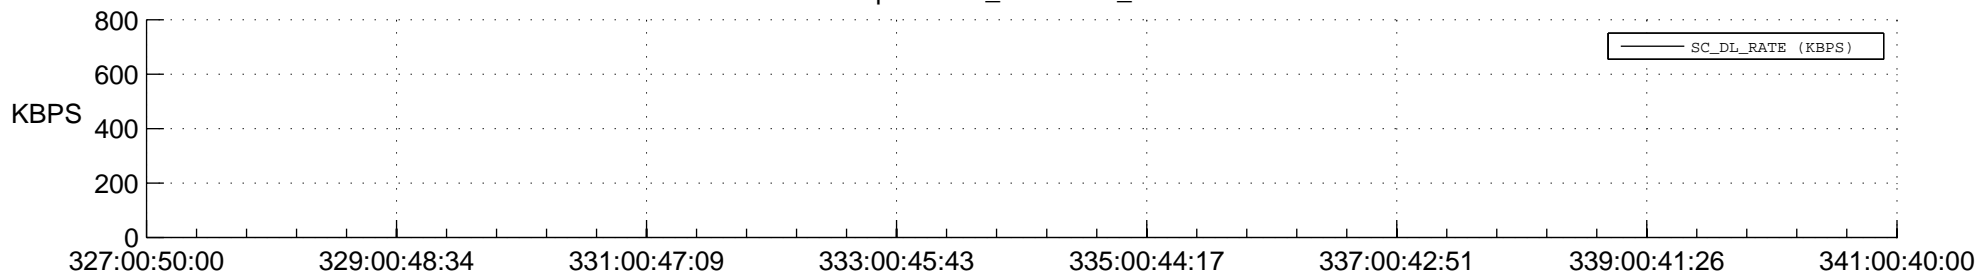

STEREO AHEAD SPACE WEATHER SSR PCT Full Prediction

SWAVES_Percent_Full_Prediction

IMPACT_Percent_Full_Prediction

PLASTIC_Percent_Full_Prediction

Spacecraft_DownLink_Rate

Ground Time (2014:327:00:50:00.000 -2014:341:00:40:00.000)