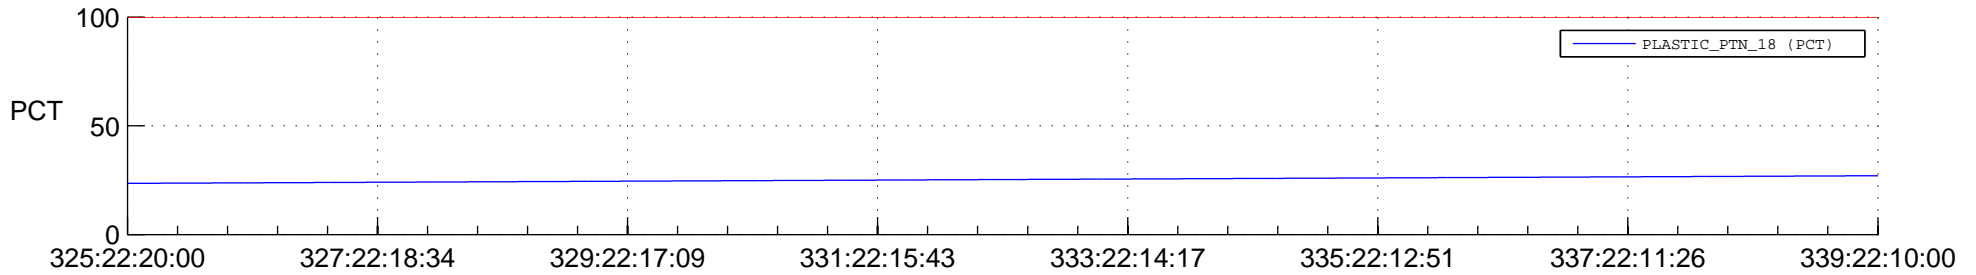

## Spacecraft\_DownLink\_Rate

Ground Time (2014:325:22:20:00.000 -2014:339:22:10:00.000)