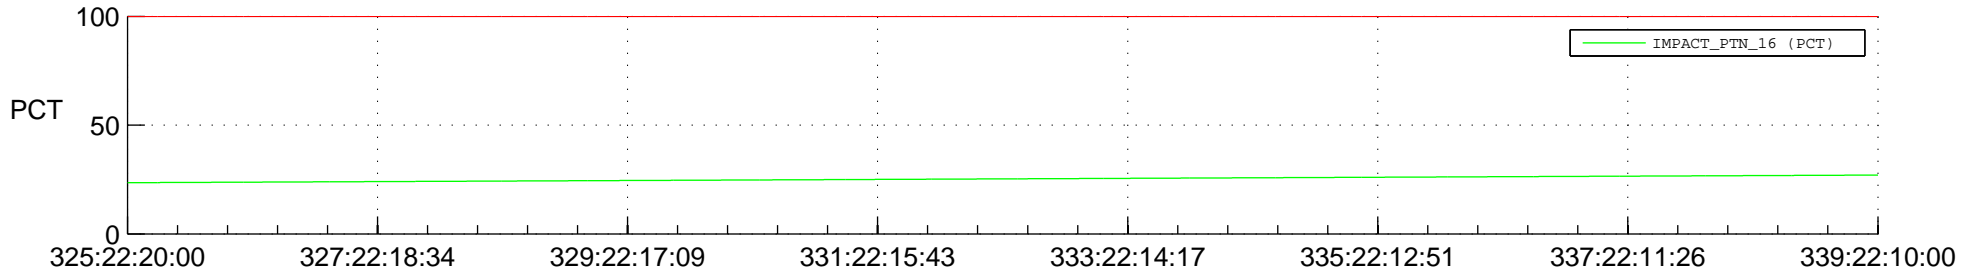

IMPACT_Percent_Full_Prediction