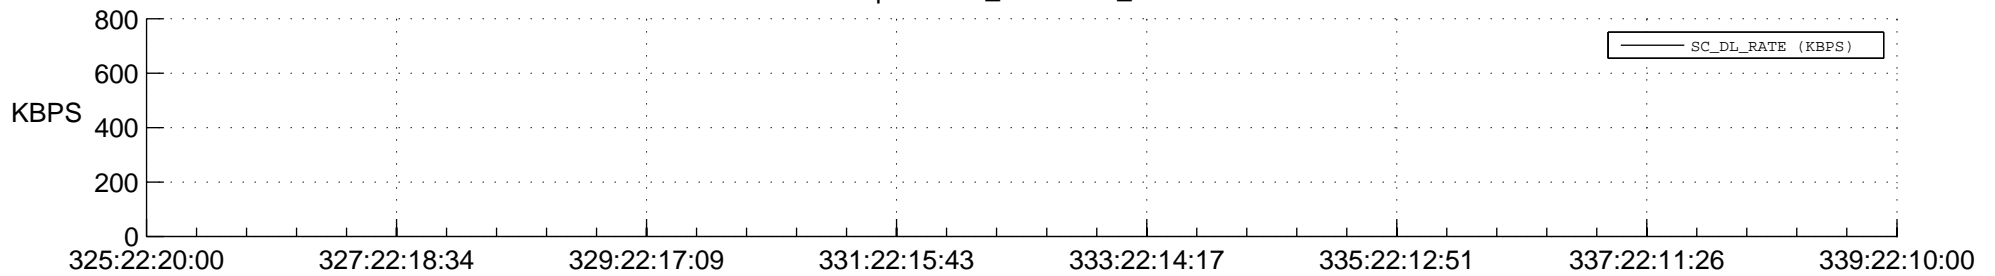

## Spacecraft\_DownLink\_Rate

Ground Time (2014:325:22:20:00.000 -2014:339:22:10:00.000)