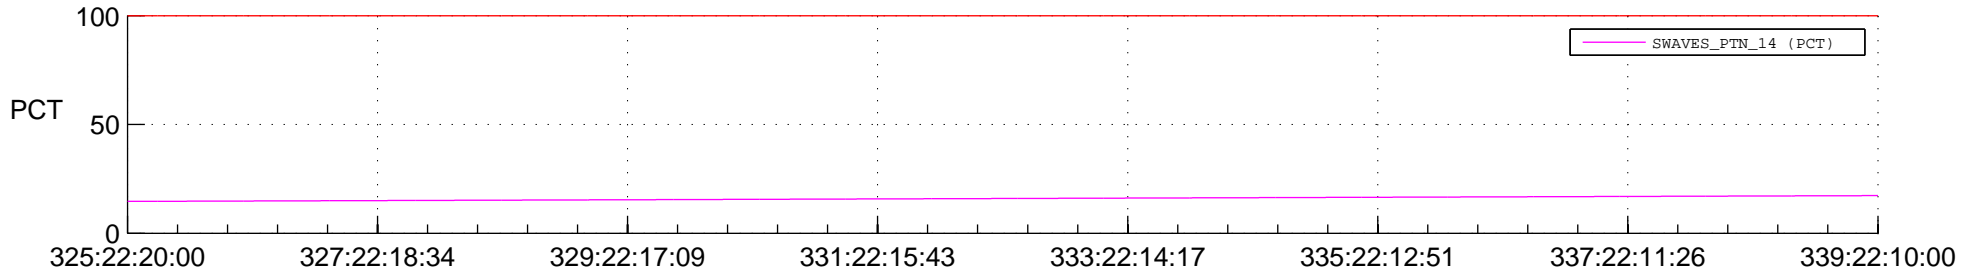

STEREO AHEAD SPACE WEATHER SSR PCT Full Prediction

SWAVES_Percent_Full_Prediction