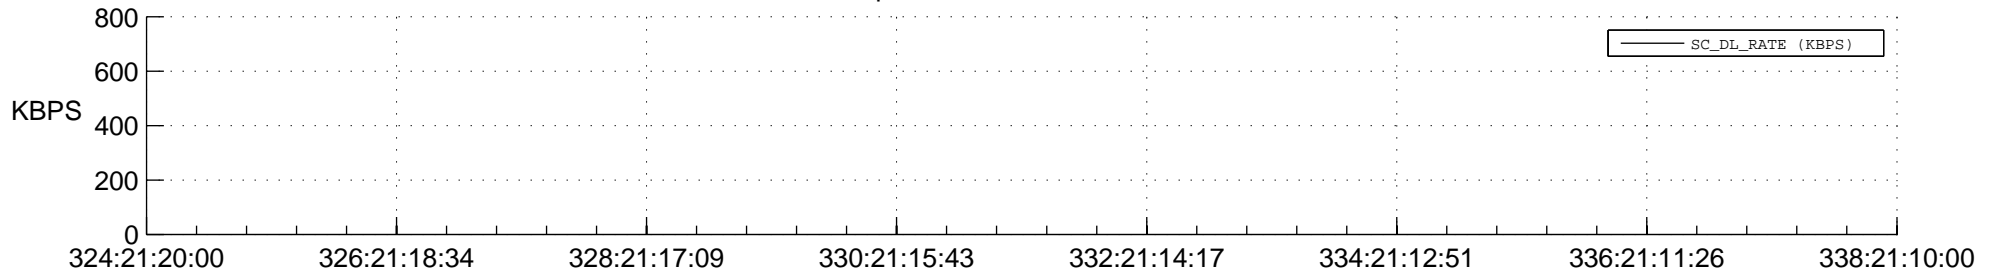

STEREO AHEAD SPACE WEATHER SSR PCT Full Prediction

SWAVES_Percent_Full_Prediction

IMPACT_Percent_Full_Prediction

PLASTIC_Percent_Full_Prediction

Spacecraft_DownLink_Rate

Ground Time (2014:324:21:20:00.000 -2014:338:21:10:00.000)