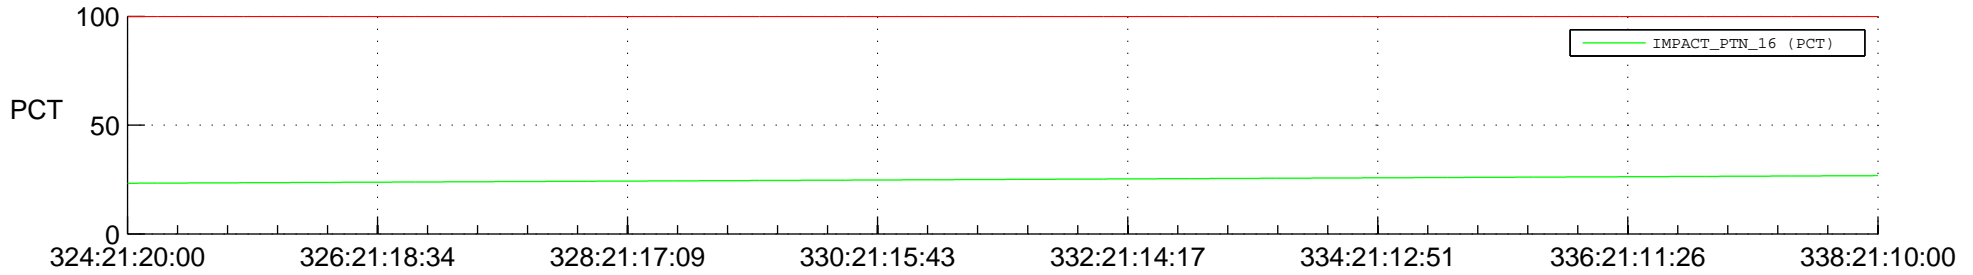

STEREO AHEAD SPACE WEATHER SSR PCT Full Prediction

SWAVES_Percent_Full_Prediction

IMPACT_Percent_Full_Prediction

PLASTIC_Percent_Full_Prediction

Spacecraft_DownLink_Rate

Ground Time (2014:324:21:20:00.000 -2014:338:21:10:00.000)