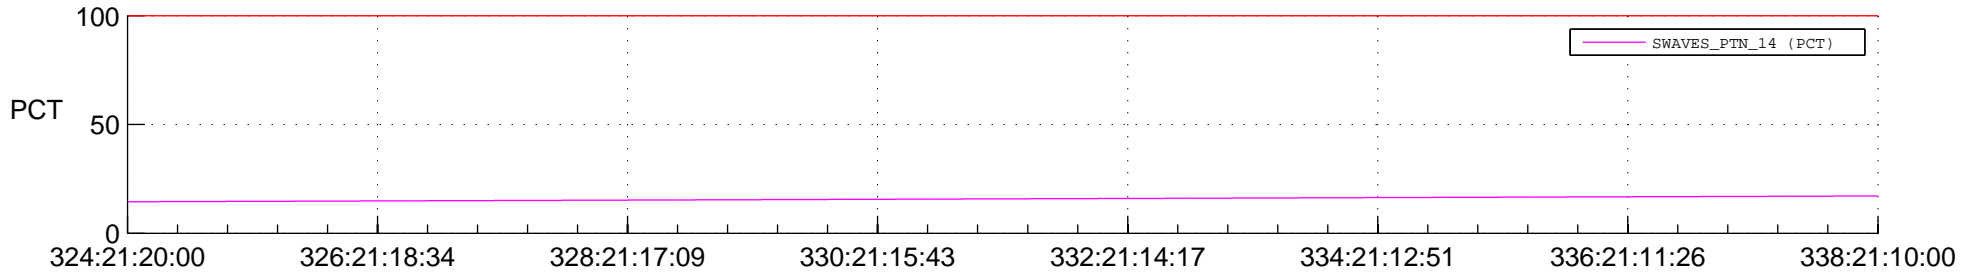

STEREO AHEAD SPACE WEATHER SSR PCT Full Prediction

SWAVES_Percent_Full_Prediction

IMPACT_Percent_Full_Prediction

PLASTIC_Percent_Full_Prediction

Spacecraft_DownLink_Rate

Ground Time (2014:324:21:20:00.000 -2014:338:21:10:00.000)