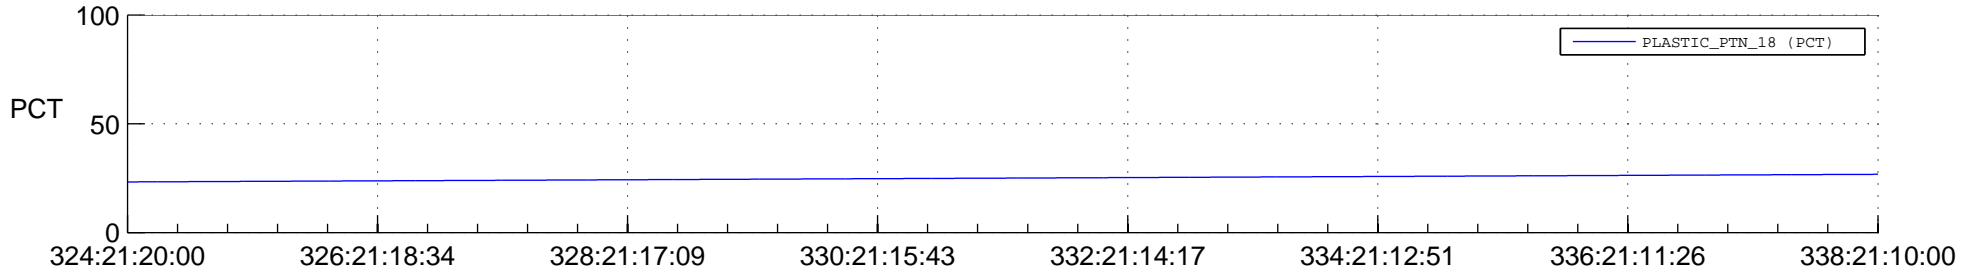

STEREO AHEAD SPACE WEATHER SSR PCT Full Prediction

SWAVES_Percent_Full_Prediction

IMPACT_Percent_Full_Prediction

PLASTIC_Percent_Full_Prediction

Spacecraft_DownLink_Rate

Ground Time (2014:324:21:20:00.000 -2014:338:21:10:00.000)