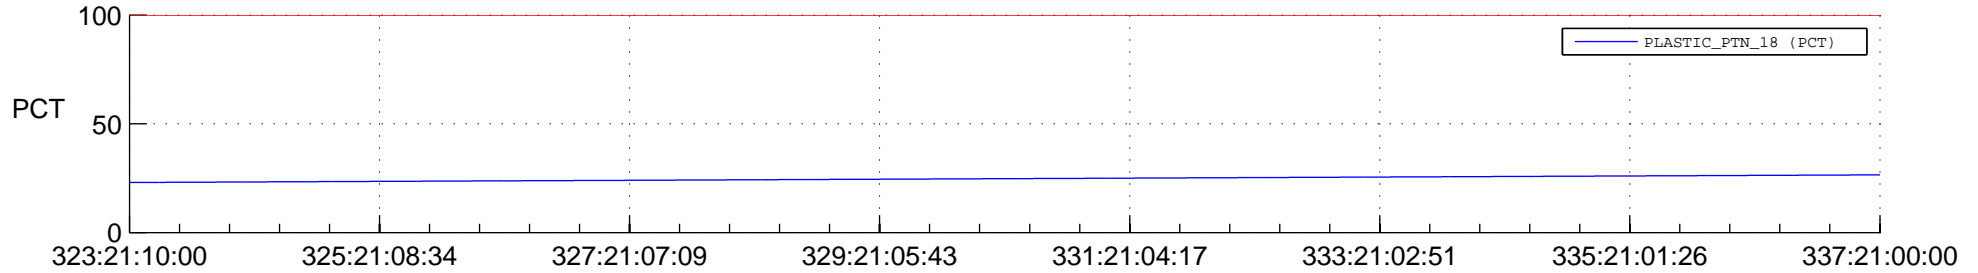

STEREO AHEAD SPACE WEATHER SSR PCT Full Prediction

SWAVES_Percent_Full_Prediction

IMPACT_Percent_Full_Prediction

PLASTIC_Percent_Full_Prediction

Spacecraft_DownLink_Rate

Ground Time (2014:323:21:10:00.000 -2014:337:21:00:00.000)