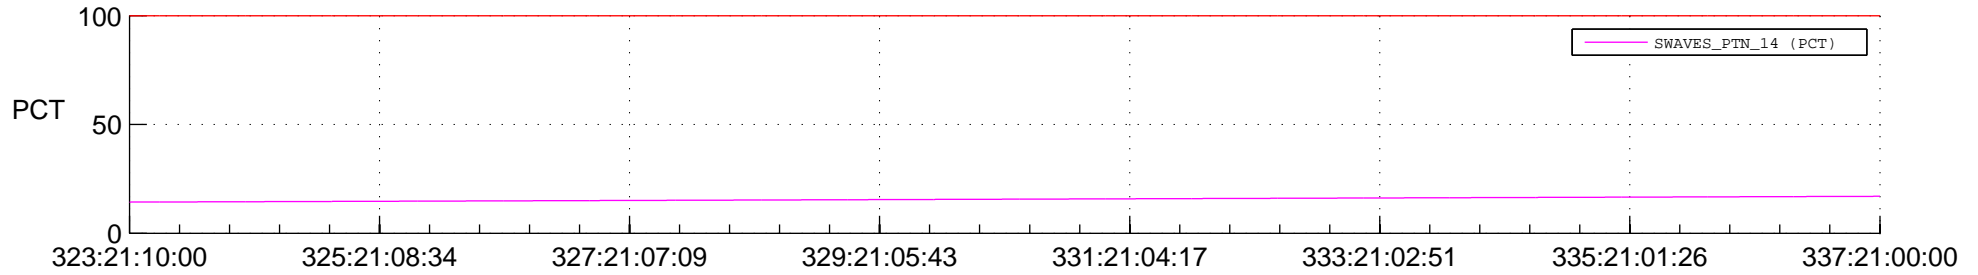

STEREO AHEAD SPACE WEATHER SSR PCT Full Prediction

SWAVES_Percent_Full_Prediction

IMPACT_Percent_Full_Prediction

PLASTIC_Percent_Full_Prediction

Spacecraft_DownLink_Rate

Ground Time (2014:323:21:10:00.000 -2014:337:21:00:00.000)