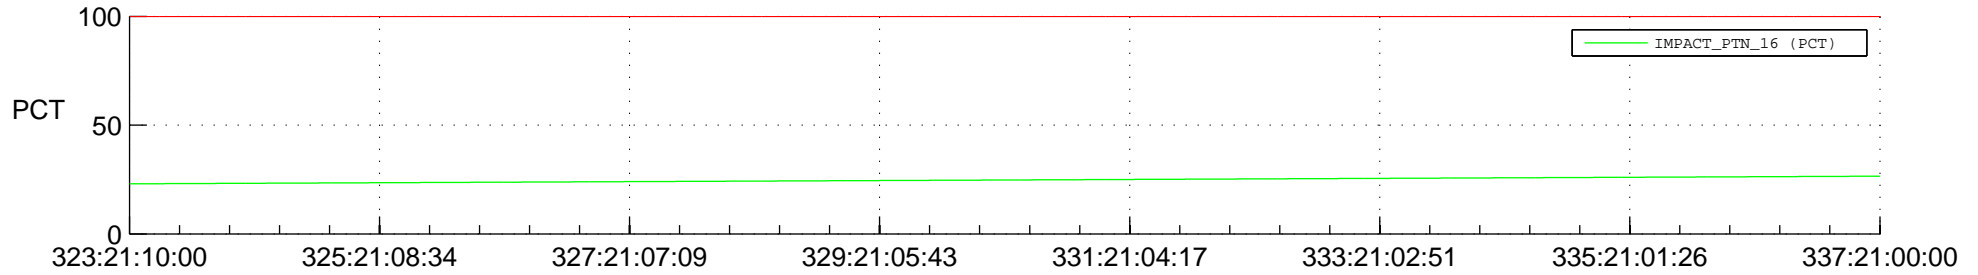

STEREO AHEAD SPACE WEATHER SSR PCT Full Prediction

SWAVES_Percent_Full_Prediction

IMPACT_Percent_Full_Prediction

PLASTIC_Percent_Full_Prediction

Spacecraft_DownLink_Rate

Ground Time (2014:323:21:10:00.000 -2014:337:21:00:00.000)