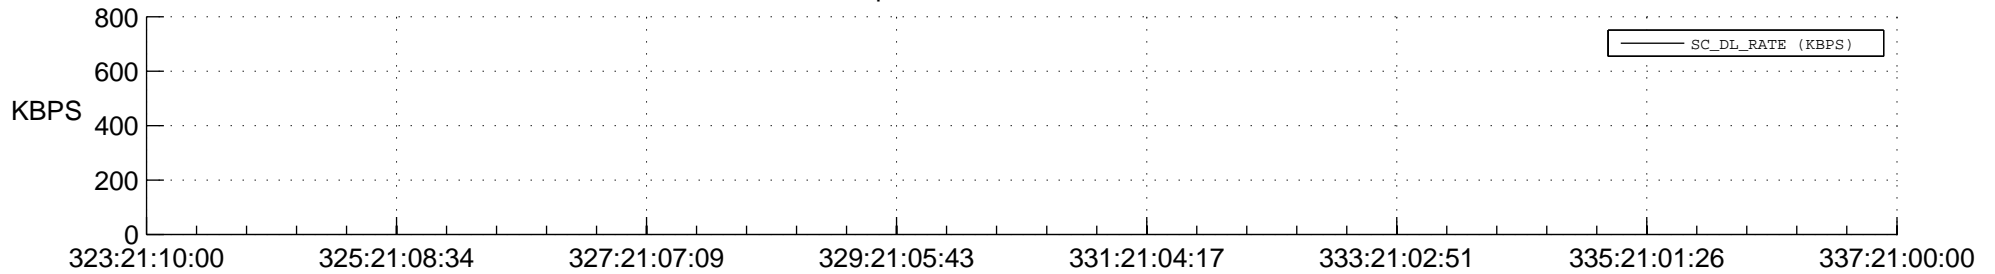

STEREO AHEAD SPACE WEATHER SSR PCT Full Prediction

SWAVES_Percent_Full_Prediction

IMPACT_Percent_Full_Prediction

PLASTIC_Percent_Full_Prediction

Spacecraft_DownLink_Rate

Ground Time (2014:323:21:10:00.000 -2014:337:21:00:00.000)