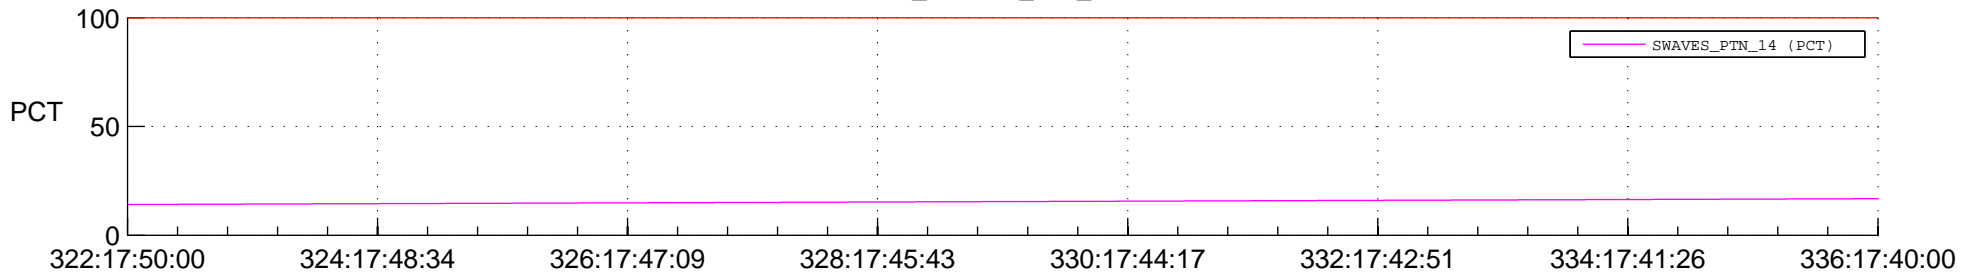

STEREO AHEAD SPACE WEATHER SSR PCT Full Prediction

SWAVES_Percent_Full_Prediction

IMPACT_Percent_Full_Prediction

PLASTIC_Percent_Full_Prediction

Spacecraft_DownLink_Rate

Ground Time (2014:322:17:50:00.000 -2014:336:17:40:00.000)