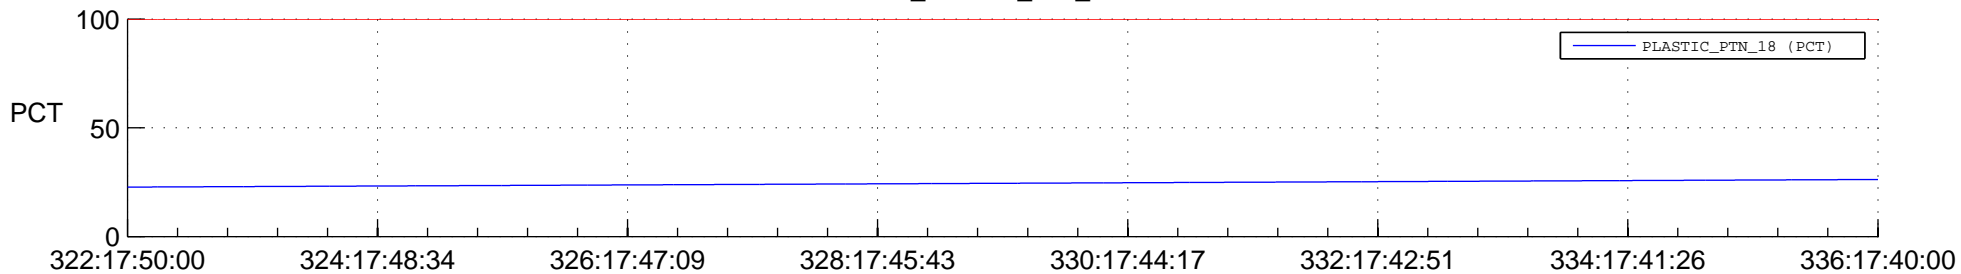

STEREO AHEAD SPACE WEATHER SSR PCT Full Prediction

SWAVES_Percent_Full_Prediction

IMPACT_Percent_Full_Prediction

PLASTIC_Percent_Full_Prediction

Spacecraft_DownLink_Rate

Ground Time (2014:322:17:50:00.000 -2014:336:17:40:00.000)