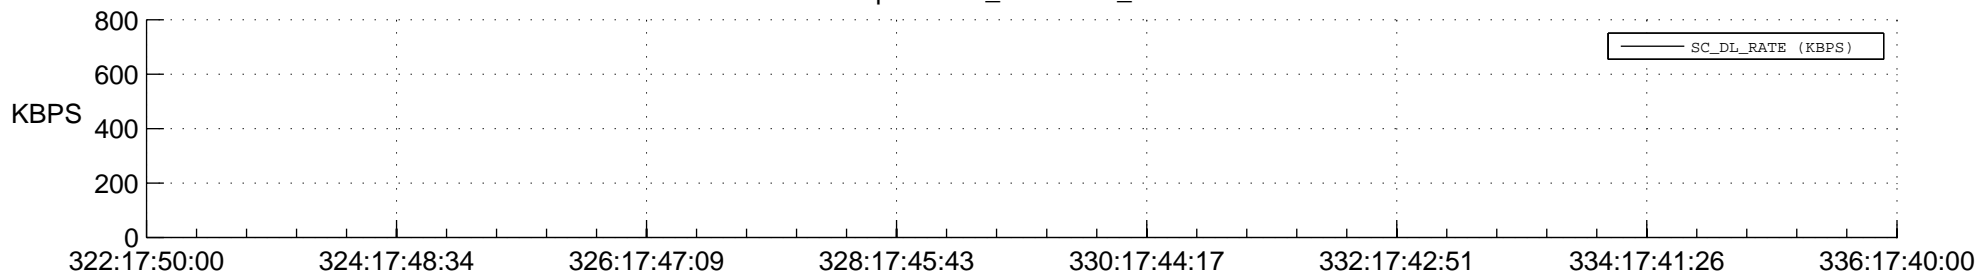

STEREO AHEAD SPACE WEATHER SSR PCT Full Prediction

SWAVES_Percent_Full_Prediction

IMPACT_Percent_Full_Prediction

PLASTIC_Percent_Full_Prediction

Spacecraft_DownLink_Rate

Ground Time (2014:322:17:50:00.000 -2014:336:17:40:00.000)