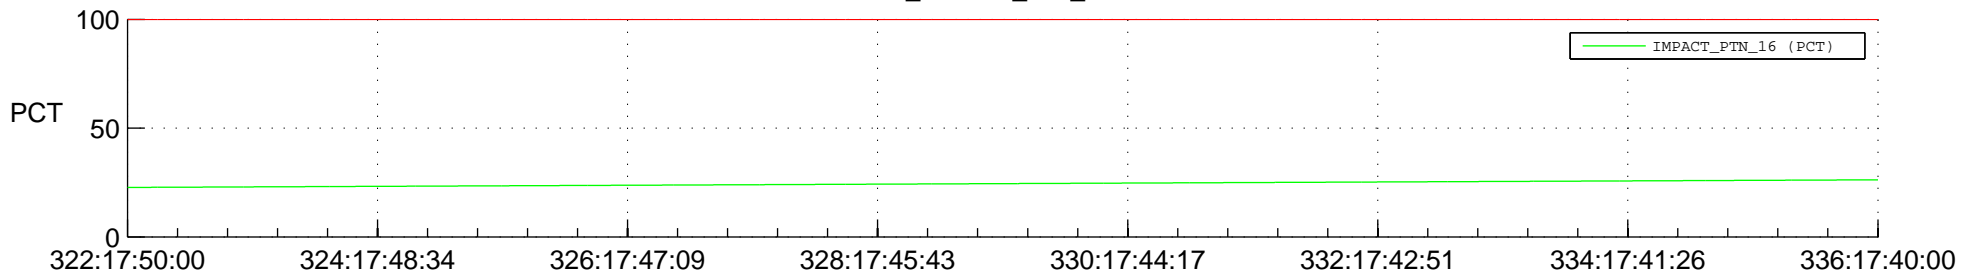

STEREO AHEAD SPACE WEATHER SSR PCT Full Prediction

SWAVES_Percent_Full_Prediction

IMPACT_Percent_Full_Prediction

PLASTIC_Percent_Full_Prediction

Spacecraft_DownLink_Rate

Ground Time (2014:322:17:50:00.000 -2014:336:17:40:00.000)