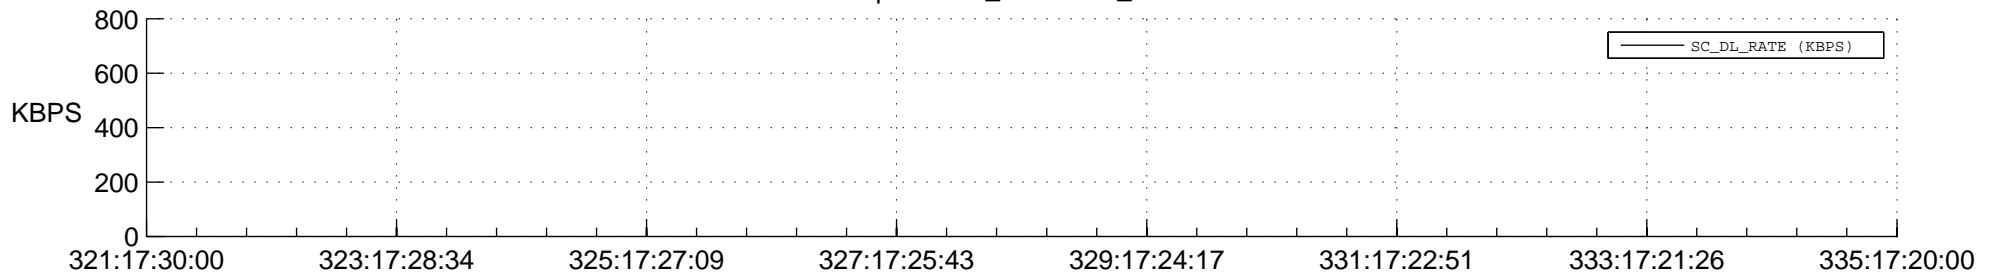

## Spacecraft\_DownLink\_Rate

Ground Time (2014:321:17:30:00.000 -2014:335:17:20:00.000)