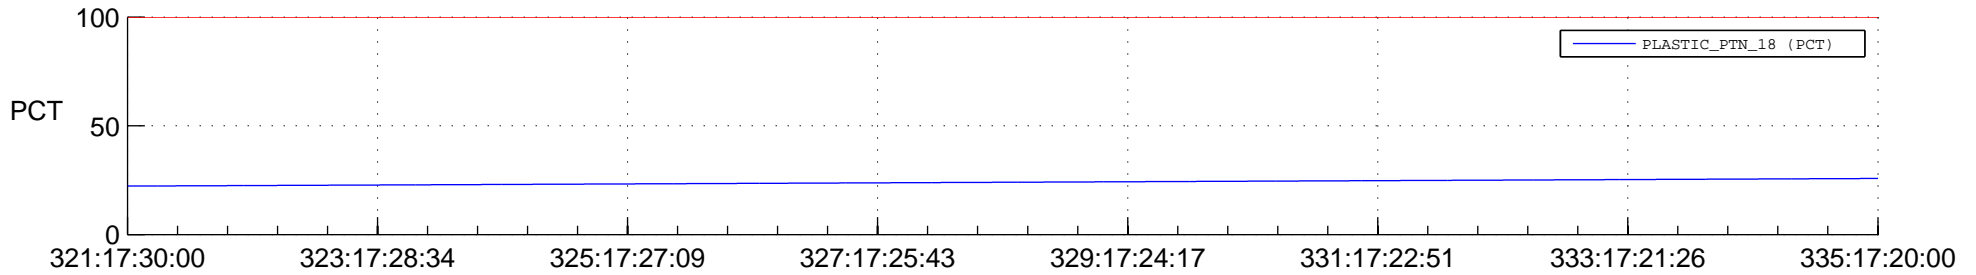

## Spacecraft\_DownLink\_Rate

Ground Time (2014:321:17:30:00.000 -2014:335:17:20:00.000)