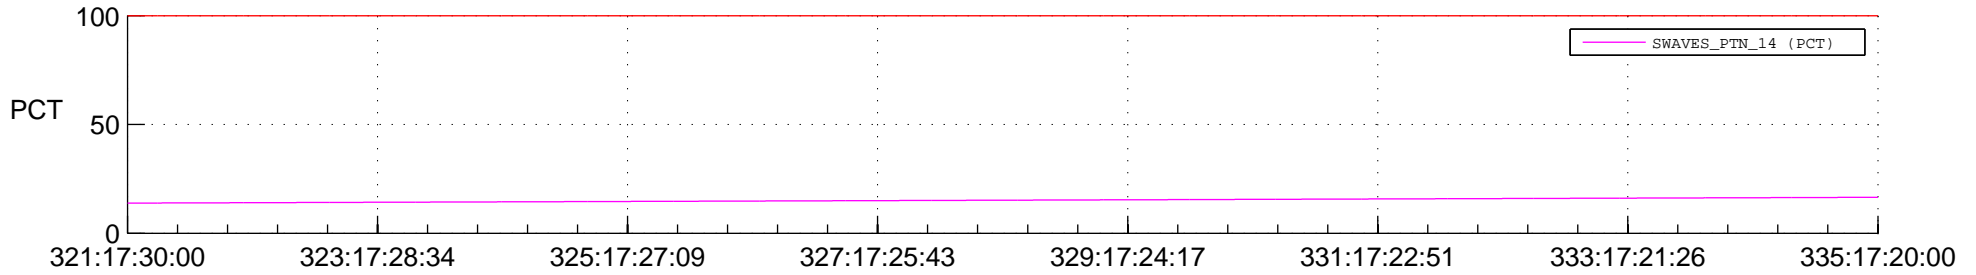

STEREO AHEAD SPACE WEATHER SSR PCT Full Prediction

SWAVES_Percent_Full_Prediction