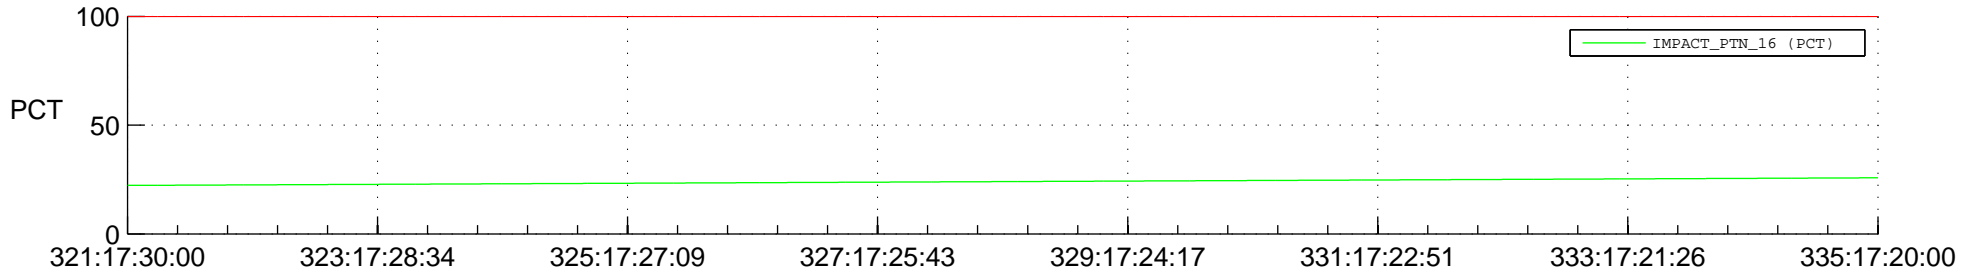

IMPACT_Percent_Full_Prediction