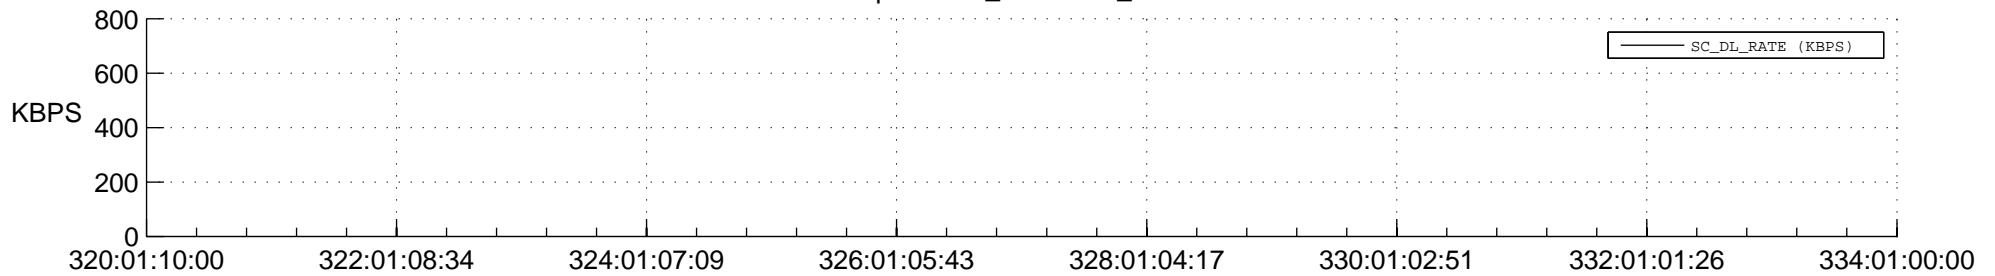

## Spacecraft\_DownLink\_Rate

Ground Time (2014:320:01:10:00.000 -2014:334:01:00:00.000)