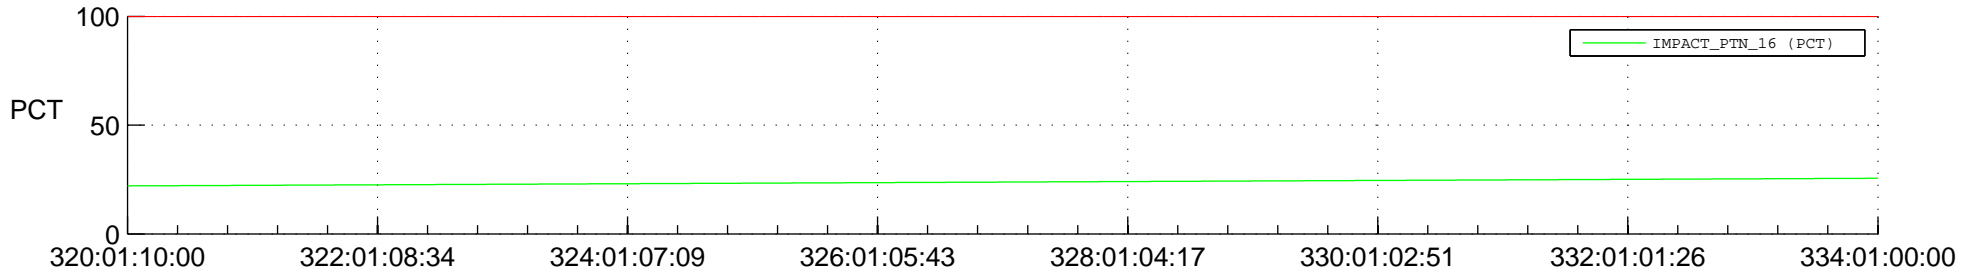

IMPACT_Percent_Full_Prediction