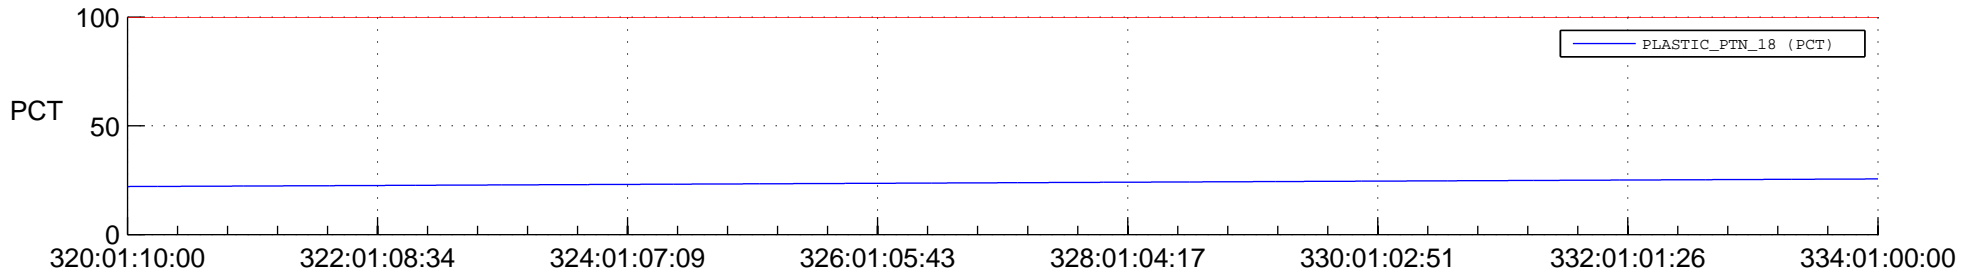

## SWAVES\_Percent\_Full\_Prediction

## Spacecraft\_DownLink\_Rate

Ground Time (2014:320:01:10:00.000 -2014:334:01:00:00.000)