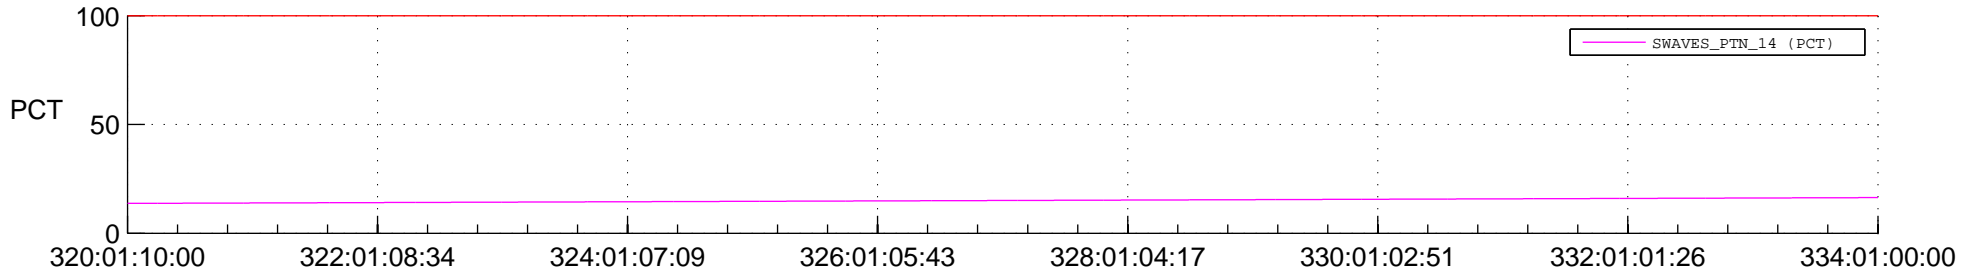

STEREO AHEAD SPACE WEATHER SSR PCT Full Prediction

SWAVES_Percent_Full_Prediction