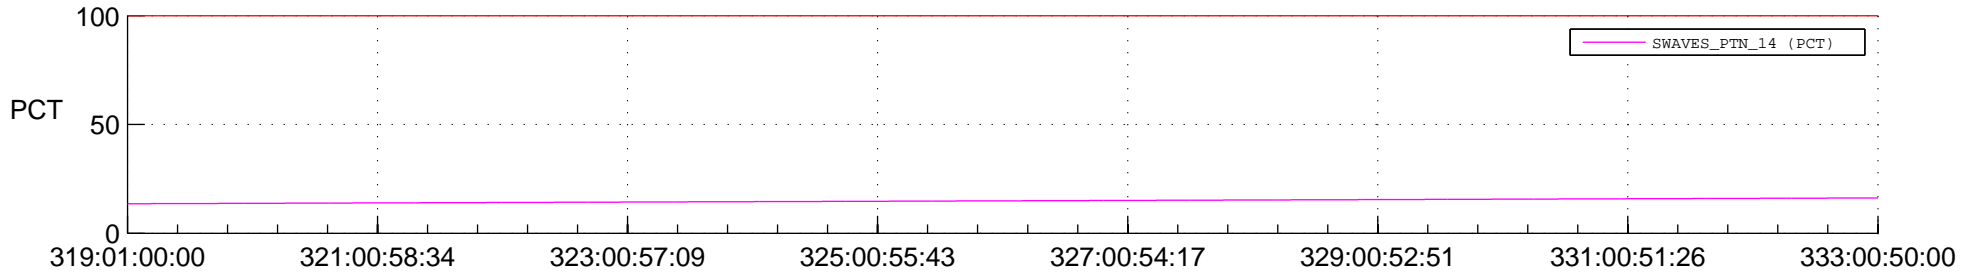

STEREO AHEAD SPACE WEATHER SSR PCT Full Prediction

SWAVES_Percent_Full_Prediction