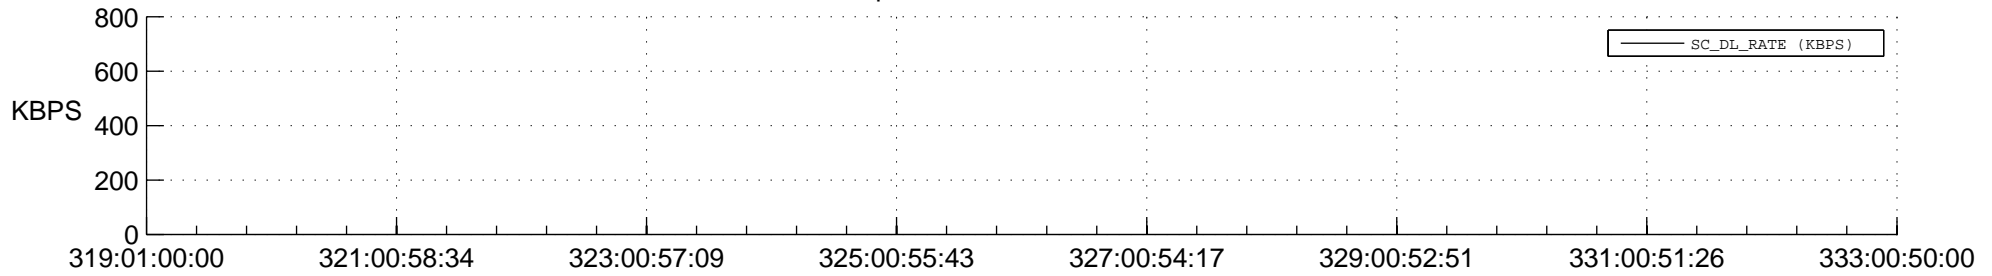

## Spacecraft\_DownLink\_Rate

Ground Time (2014:319:01:00:00.000 -2014:333:00:50:00.000)