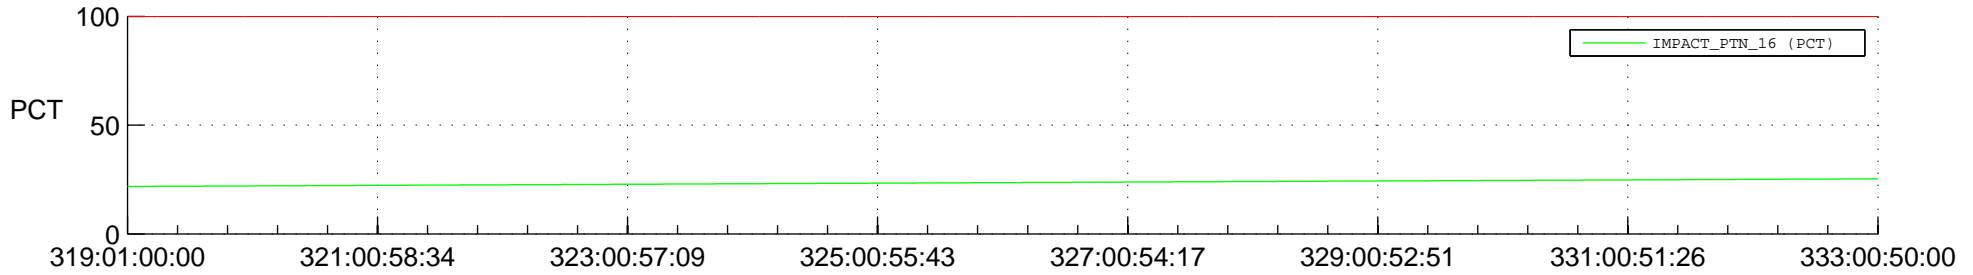

IMPACT_Percent_Full_Prediction