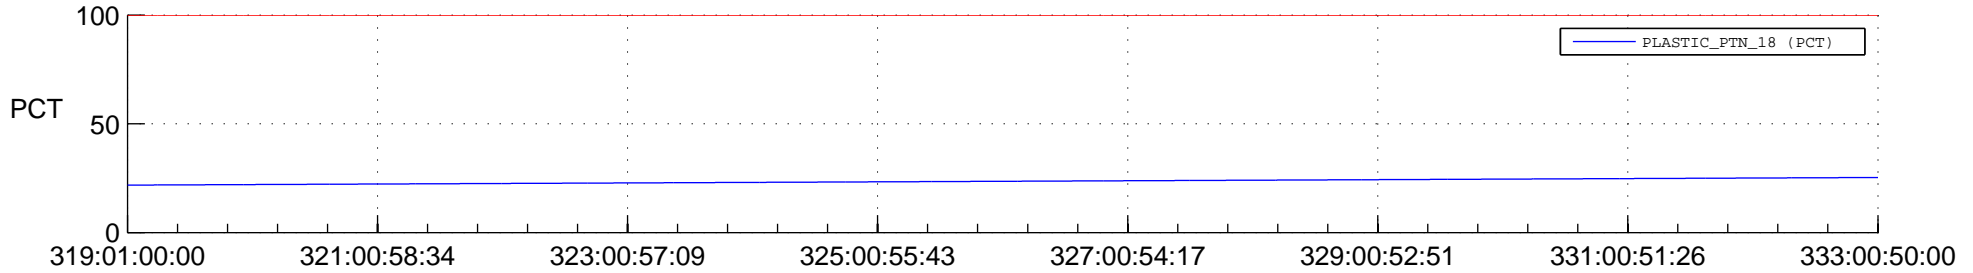

## Spacecraft\_DownLink\_Rate

Ground Time (2014:319:01:00:00.000 -2014:333:00:50:00.000)