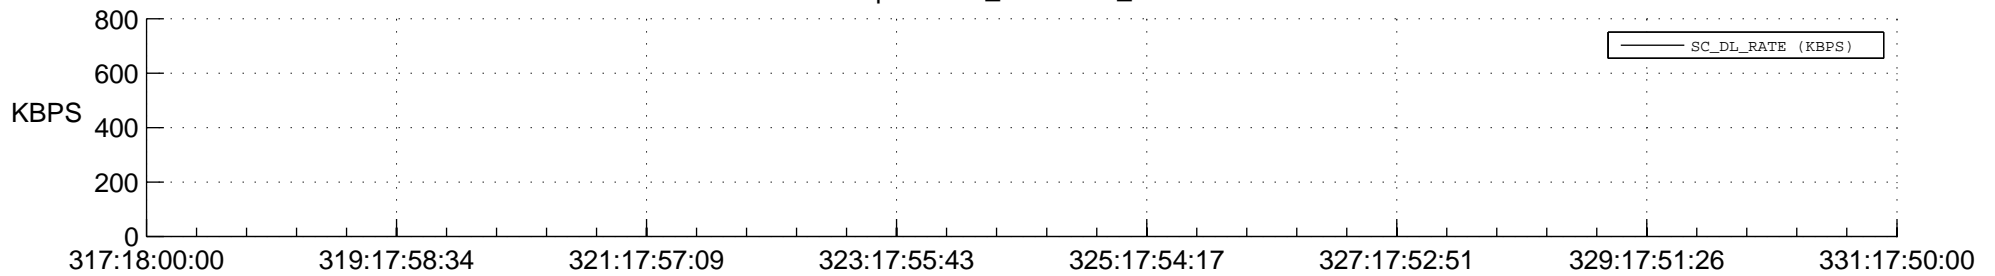

STEREO AHEAD SPACE WEATHER SSR PCT Full Prediction

SWAVES_Percent_Full_Prediction

IMPACT_Percent_Full_Prediction

PLASTIC_Percent_Full_Prediction

Spacecraft_DownLink_Rate

Ground Time (2014:317:18:00:00.000 -2014:331:17:50:00.000)