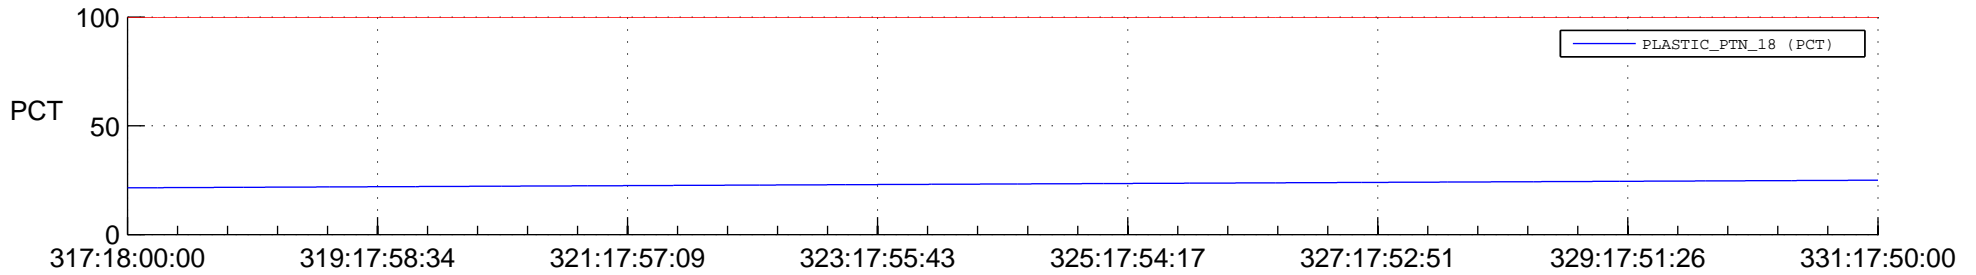

STEREO AHEAD SPACE WEATHER SSR PCT Full Prediction

SWAVES_Percent_Full_Prediction

IMPACT_Percent_Full_Prediction

PLASTIC_Percent_Full_Prediction

Spacecraft_DownLink_Rate

Ground Time (2014:317:18:00:00.000 -2014:331:17:50:00.000)