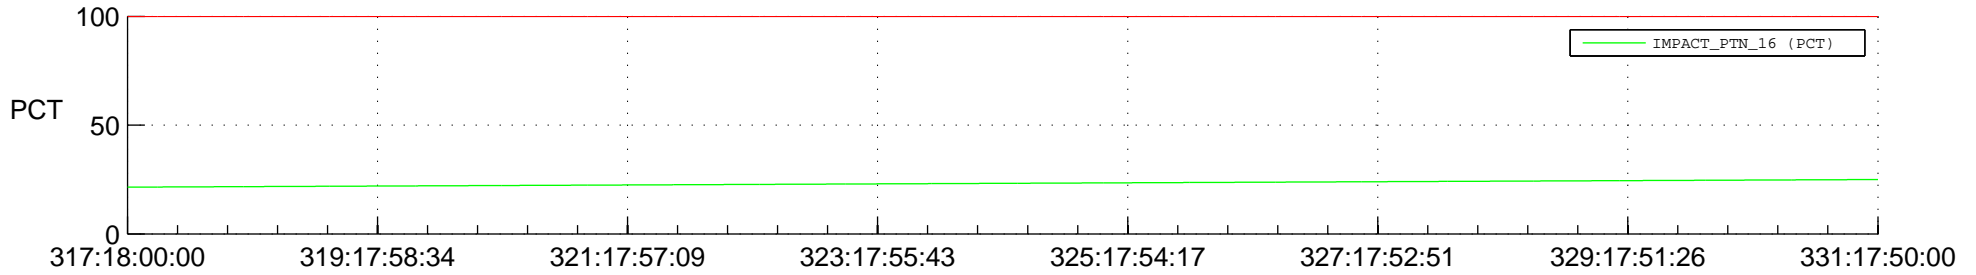

STEREO AHEAD SPACE WEATHER SSR PCT Full Prediction

SWAVES_Percent_Full_Prediction

IMPACT_Percent_Full_Prediction

PLASTIC_Percent_Full_Prediction

Spacecraft_DownLink_Rate

Ground Time (2014:317:18:00:00.000 -2014:331:17:50:00.000)