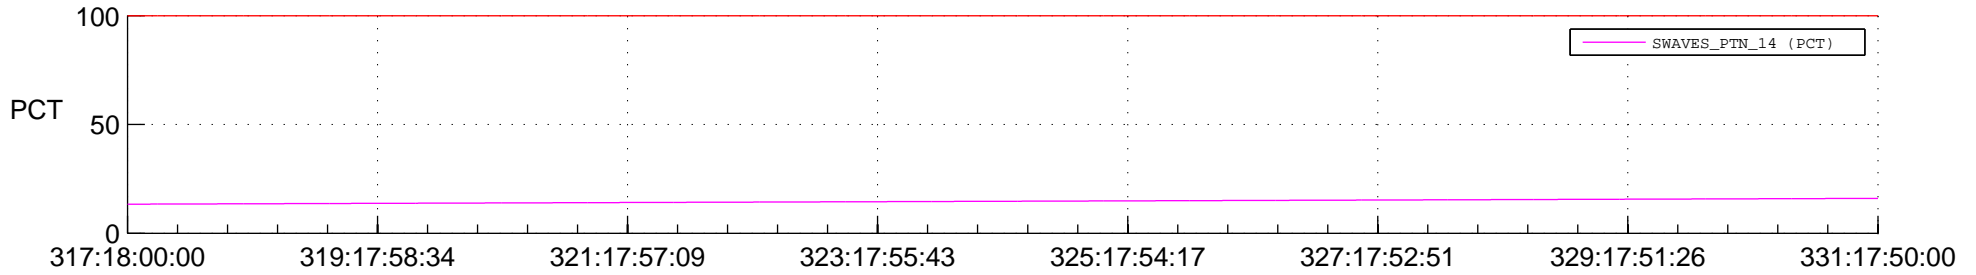

STEREO AHEAD SPACE WEATHER SSR PCT Full Prediction

SWAVES_Percent_Full_Prediction

IMPACT_Percent_Full_Prediction

PLASTIC_Percent_Full_Prediction

Spacecraft_DownLink_Rate

Ground Time (2014:317:18:00:00.000 -2014:331:17:50:00.000)