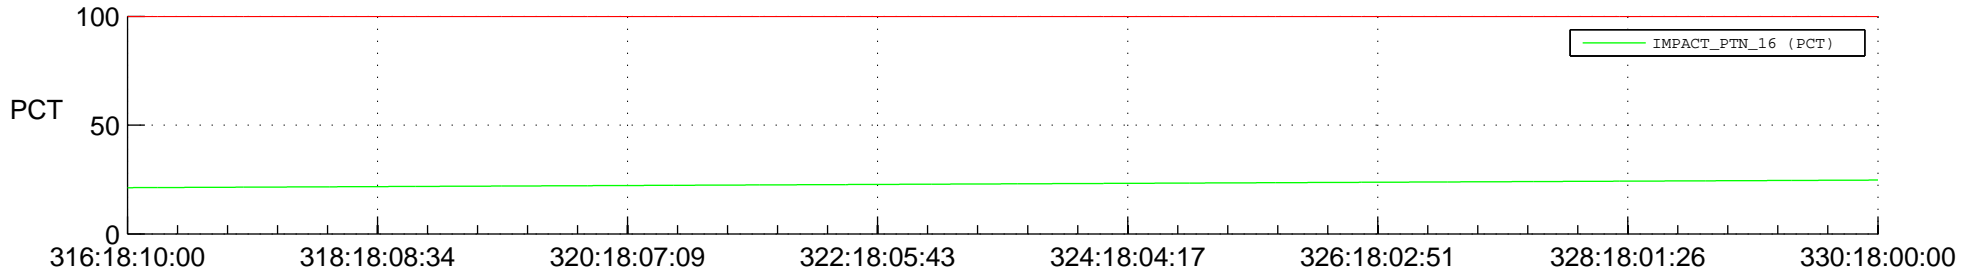

STEREO AHEAD SPACE WEATHER SSR PCT Full Prediction

SWAVES_Percent_Full_Prediction

IMPACT_Percent_Full_Prediction

PLASTIC_Percent_Full_Prediction

Spacecraft_DownLink_Rate

Ground Time (2014:316:18:10:00.000 -2014:330:18:00:00.000)