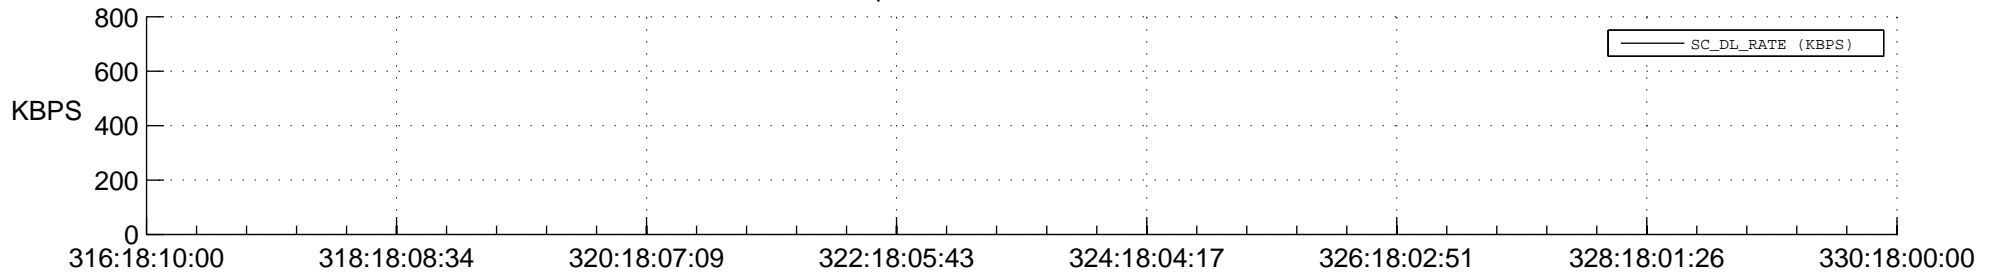

STEREO AHEAD SPACE WEATHER SSR PCT Full Prediction

SWAVES_Percent_Full_Prediction

IMPACT_Percent_Full_Prediction

PLASTIC_Percent_Full_Prediction

Spacecraft_DownLink_Rate

Ground Time (2014:316:18:10:00.000 -2014:330:18:00:00.000)