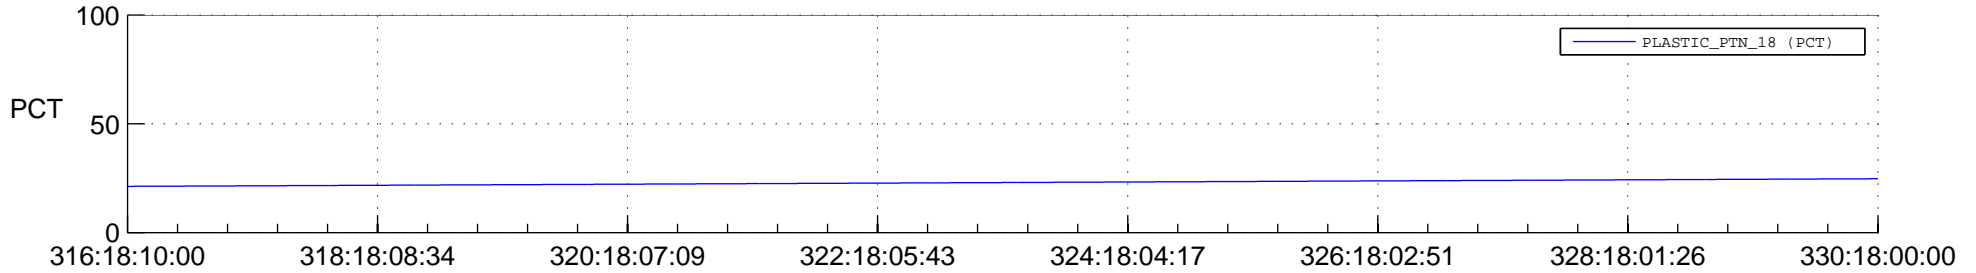

STEREO AHEAD SPACE WEATHER SSR PCT Full Prediction

SWAVES_Percent_Full_Prediction

IMPACT_Percent_Full_Prediction

PLASTIC_Percent_Full_Prediction

Spacecraft_DownLink_Rate

Ground Time (2014:316:18:10:00.000 -2014:330:18:00:00.000)