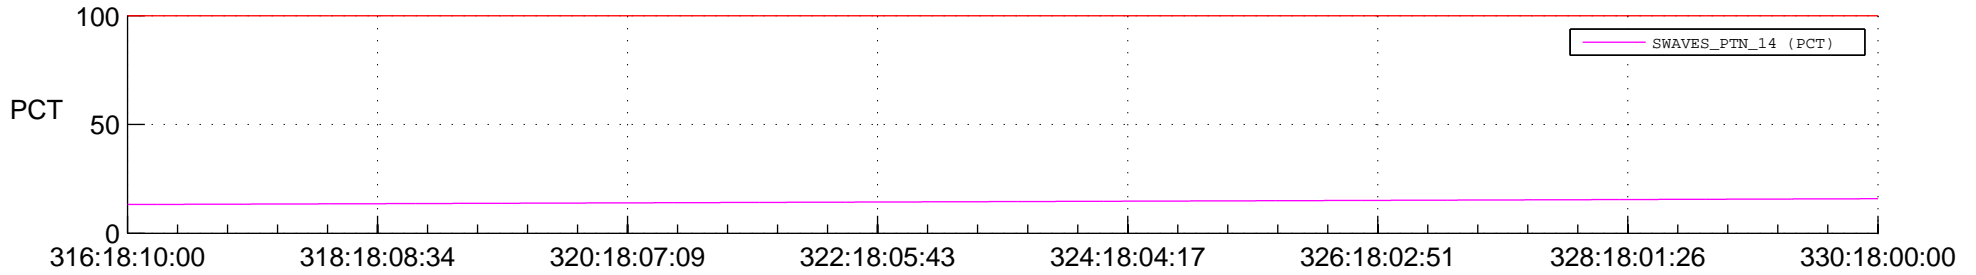

STEREO AHEAD SPACE WEATHER SSR PCT Full Prediction

SWAVES_Percent_Full_Prediction

IMPACT_Percent_Full_Prediction

PLASTIC_Percent_Full_Prediction

Spacecraft_DownLink_Rate

Ground Time (2014:316:18:10:00.000 -2014:330:18:00:00.000)