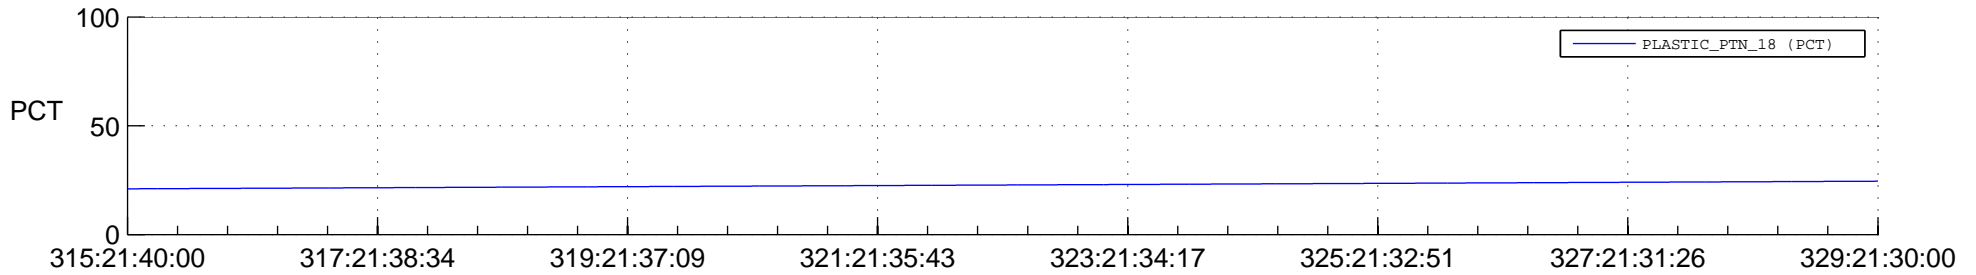

STEREO AHEAD SPACE WEATHER SSR PCT Full Prediction

SWAVES_Percent_Full_Prediction

IMPACT_Percent_Full_Prediction

PLASTIC_Percent_Full_Prediction

Spacecraft_DownLink_Rate

Ground Time (2014:315:21:40:00.000 -2014:329:21:30:00.000)