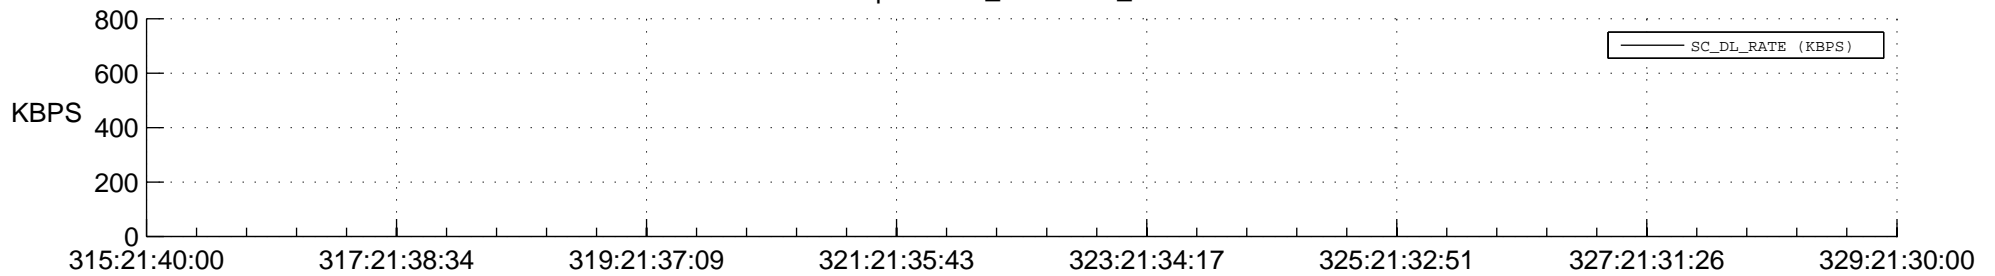

STEREO AHEAD SPACE WEATHER SSR PCT Full Prediction

SWAVES_Percent_Full_Prediction

IMPACT_Percent_Full_Prediction

PLASTIC_Percent_Full_Prediction

Spacecraft_DownLink_Rate

Ground Time (2014:315:21:40:00.000 -2014:329:21:30:00.000)