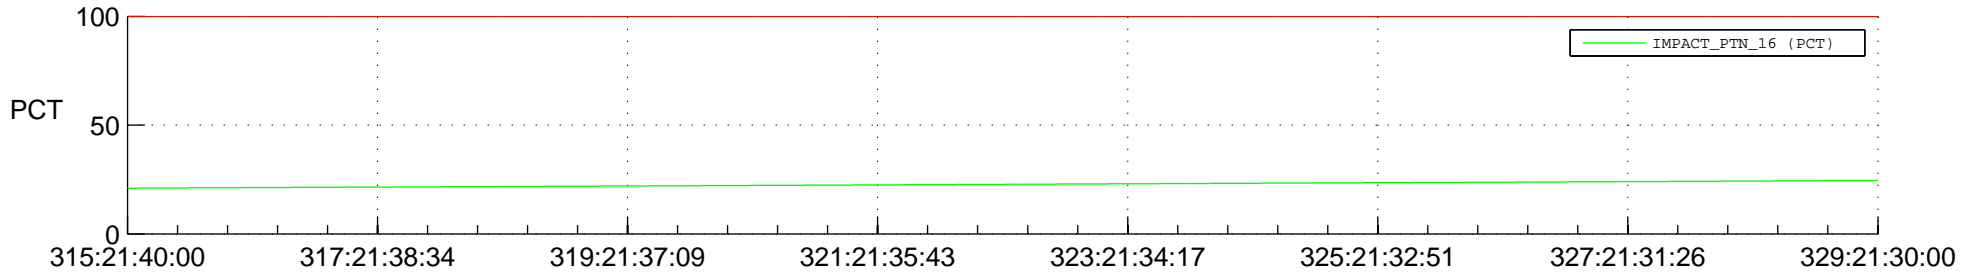

STEREO AHEAD SPACE WEATHER SSR PCT Full Prediction

SWAVES_Percent_Full_Prediction

IMPACT_Percent_Full_Prediction

PLASTIC_Percent_Full_Prediction

Spacecraft_DownLink_Rate

Ground Time (2014:315:21:40:00.000 -2014:329:21:30:00.000)