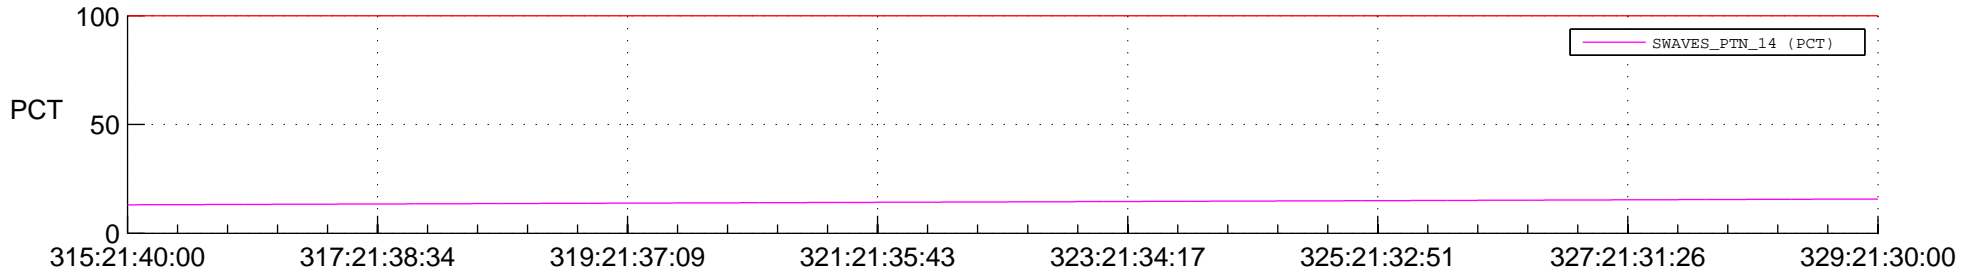

STEREO AHEAD SPACE WEATHER SSR PCT Full Prediction

SWAVES_Percent_Full_Prediction

IMPACT_Percent_Full_Prediction

PLASTIC_Percent_Full_Prediction

Spacecraft_DownLink_Rate

Ground Time (2014:315:21:40:00.000 -2014:329:21:30:00.000)