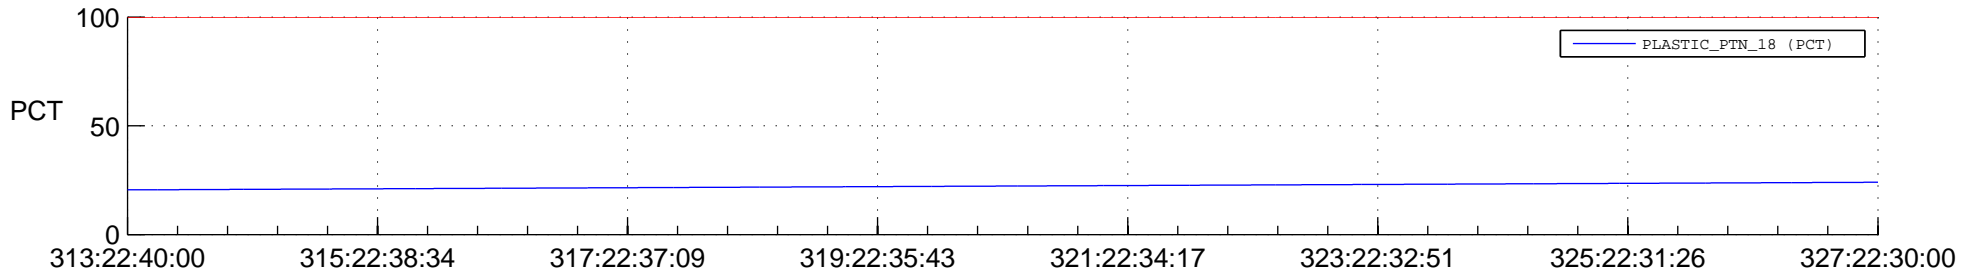

STEREO AHEAD SPACE WEATHER SSR PCT Full Prediction

SWAVES_Percent_Full_Prediction

IMPACT_Percent_Full_Prediction

PLASTIC_Percent_Full_Prediction

Spacecraft_DownLink_Rate

Ground Time (2014:313:22:40:00.000 -2014:327:22:30:00.000)