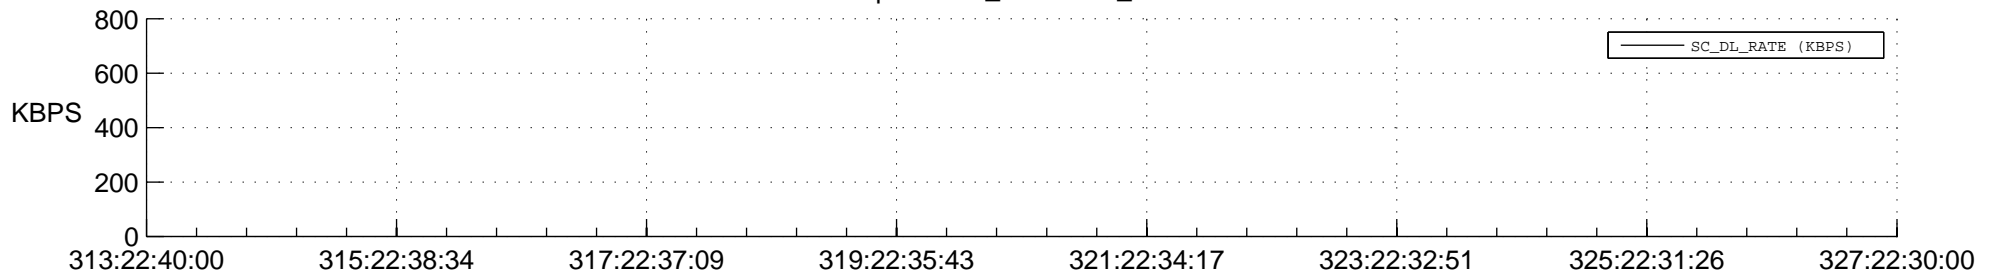

STEREO AHEAD SPACE WEATHER SSR PCT Full Prediction

SWAVES_Percent_Full_Prediction

IMPACT_Percent_Full_Prediction

PLASTIC_Percent_Full_Prediction

Spacecraft_DownLink_Rate

Ground Time (2014:313:22:40:00.000 -2014:327:22:30:00.000)