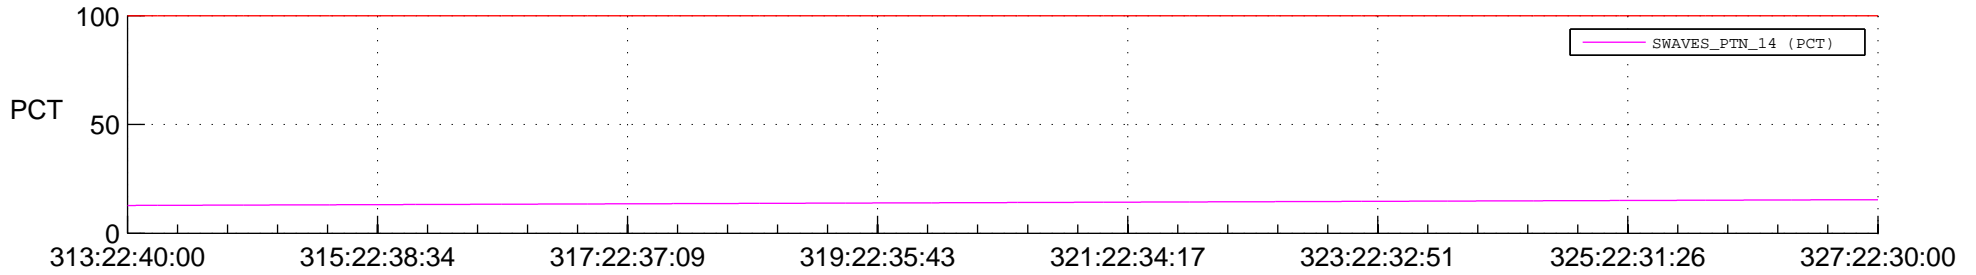

STEREO AHEAD SPACE WEATHER SSR PCT Full Prediction

SWAVES_Percent_Full_Prediction

IMPACT_Percent_Full_Prediction

PLASTIC_Percent_Full_Prediction

Spacecraft_DownLink_Rate

Ground Time (2014:313:22:40:00.000 -2014:327:22:30:00.000)