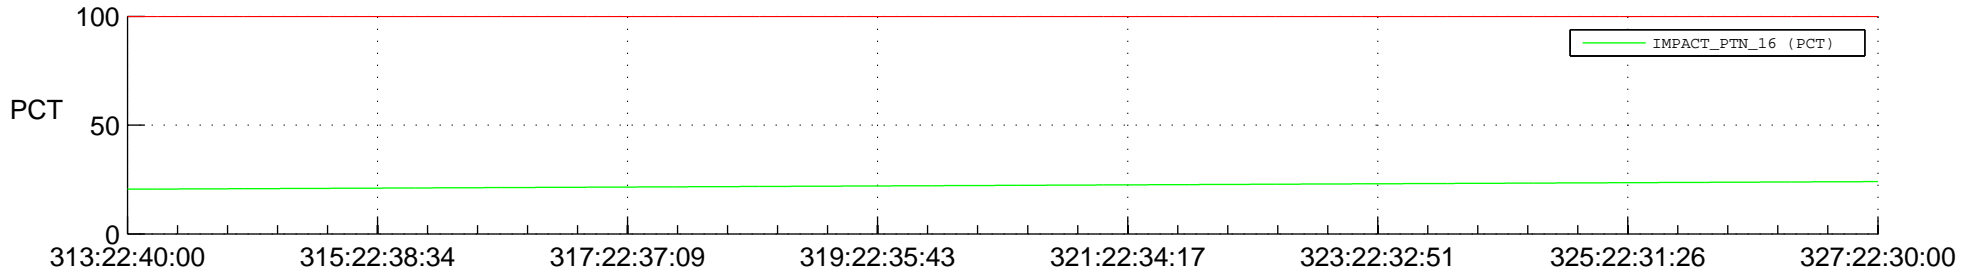

STEREO AHEAD SPACE WEATHER SSR PCT Full Prediction

SWAVES_Percent_Full_Prediction

IMPACT_Percent_Full_Prediction

PLASTIC_Percent_Full_Prediction

Spacecraft_DownLink_Rate

Ground Time (2014:313:22:40:00.000 -2014:327:22:30:00.000)