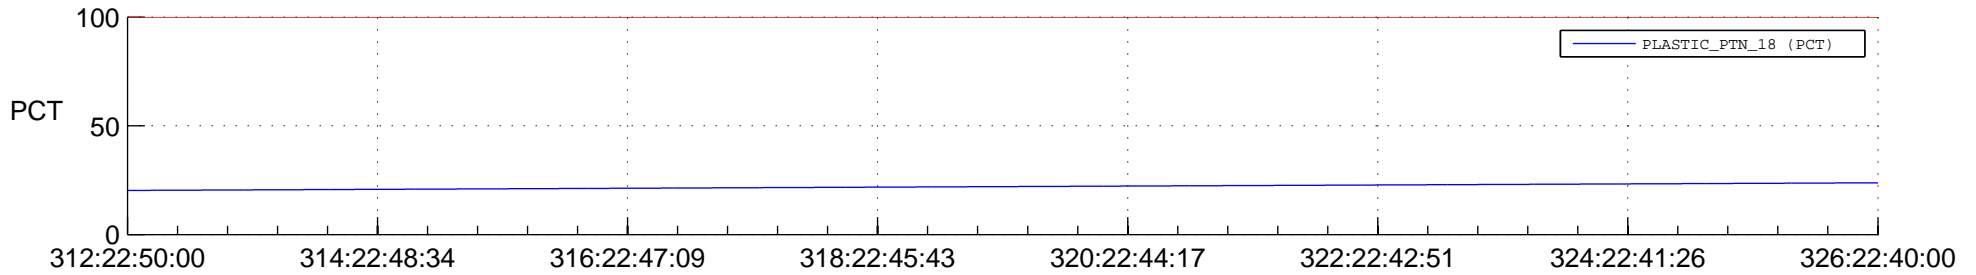

STEREO AHEAD SPACE WEATHER SSR PCT Full Prediction

SWAVES_Percent_Full_Prediction

IMPACT_Percent_Full_Prediction

PLASTIC_Percent_Full_Prediction

Spacecraft_DownLink_Rate