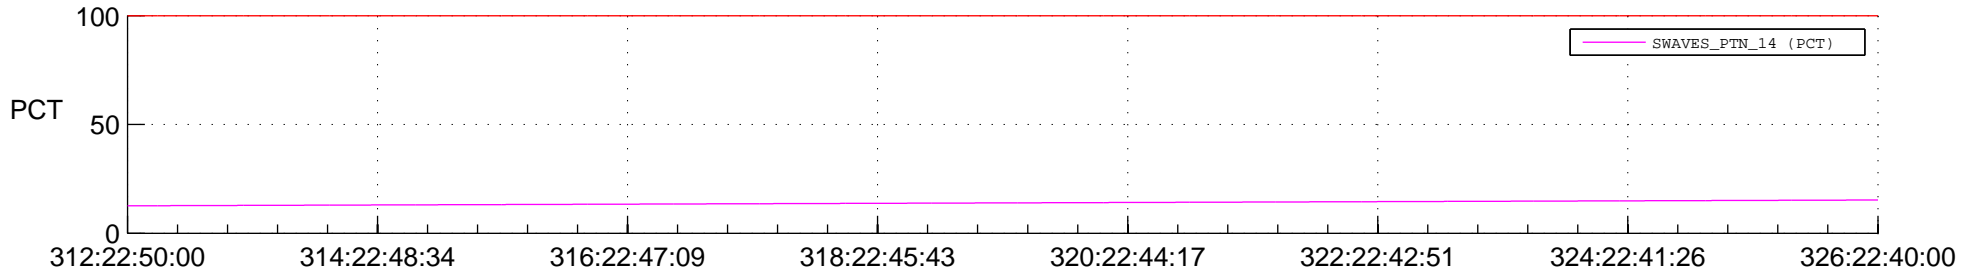

STEREO AHEAD SPACE WEATHER SSR PCT Full Prediction

SWAVES_Percent_Full_Prediction

IMPACT_Percent_Full_Prediction

PLASTIC_Percent_Full_Prediction

Spacecraft_DownLink_Rate