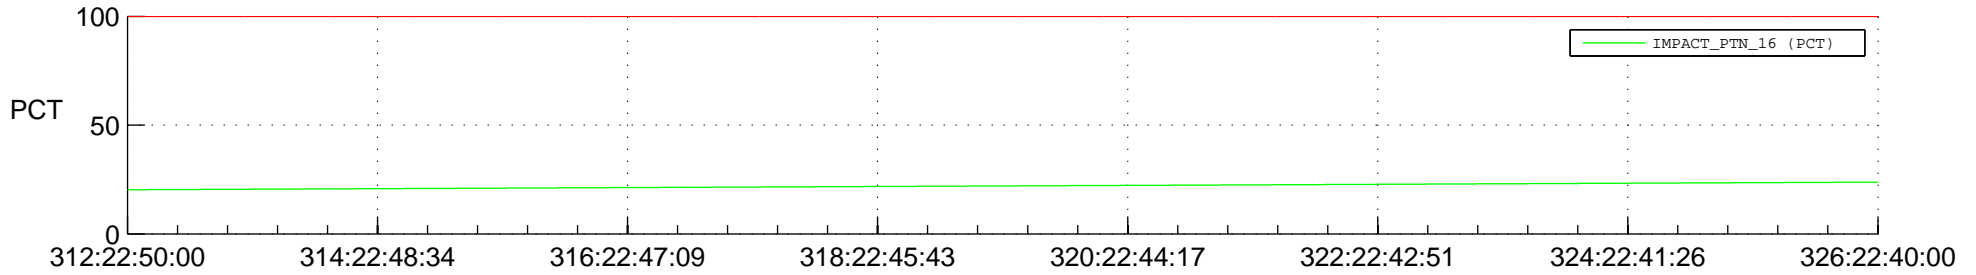

STEREO AHEAD SPACE WEATHER SSR PCT Full Prediction

SWAVES_Percent_Full_Prediction

IMPACT_Percent_Full_Prediction

PLASTIC_Percent_Full_Prediction

Spacecraft_DownLink_Rate