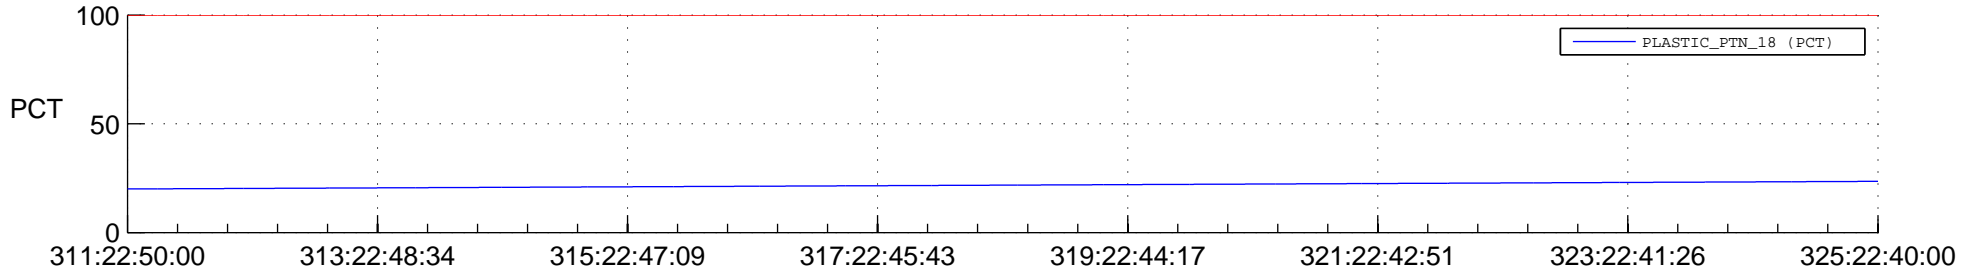

## Spacecraft\_DownLink\_Rate

Ground Time (2014:311:22:50:00.000 -2014:325:22:40:00.000)