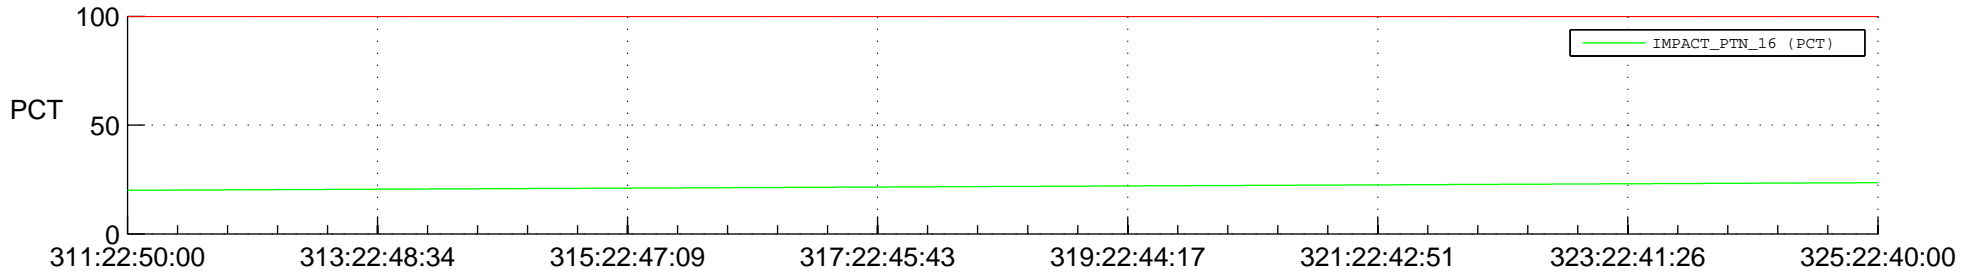

IMPACT_Percent_Full_Prediction