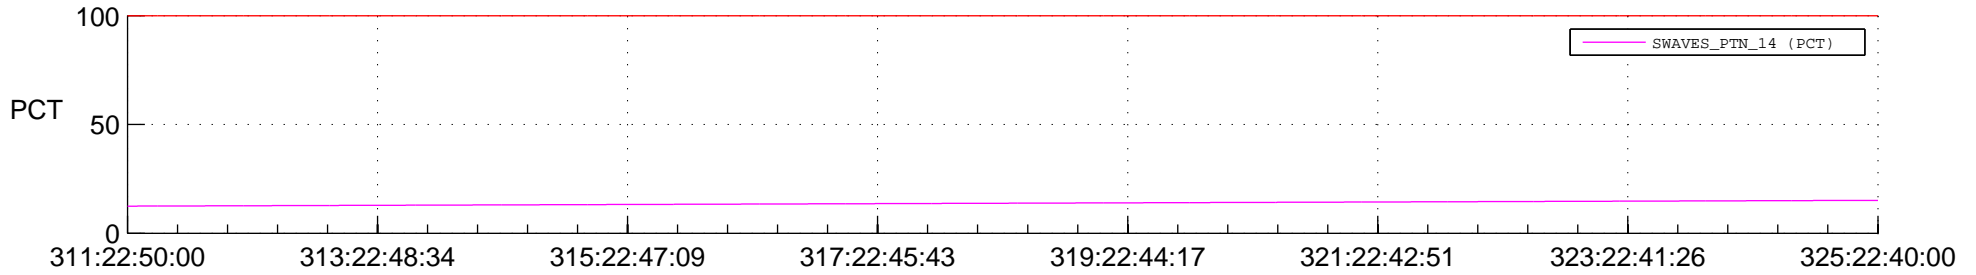

STEREO AHEAD SPACE WEATHER SSR PCT Full Prediction

SWAVES_Percent_Full_Prediction