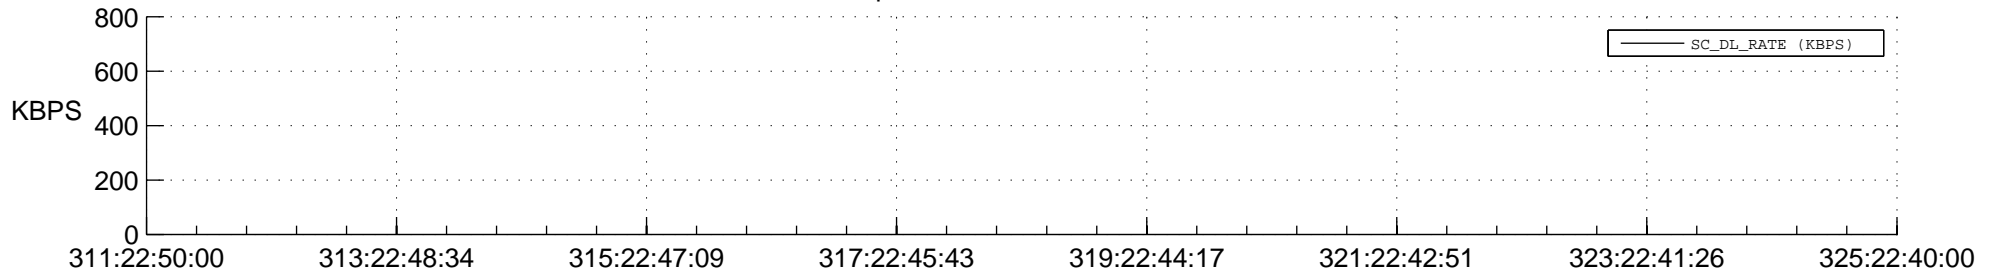

## Spacecraft\_DownLink\_Rate

Ground Time (2014:311:22:50:00.000 -2014:325:22:40:00.000)