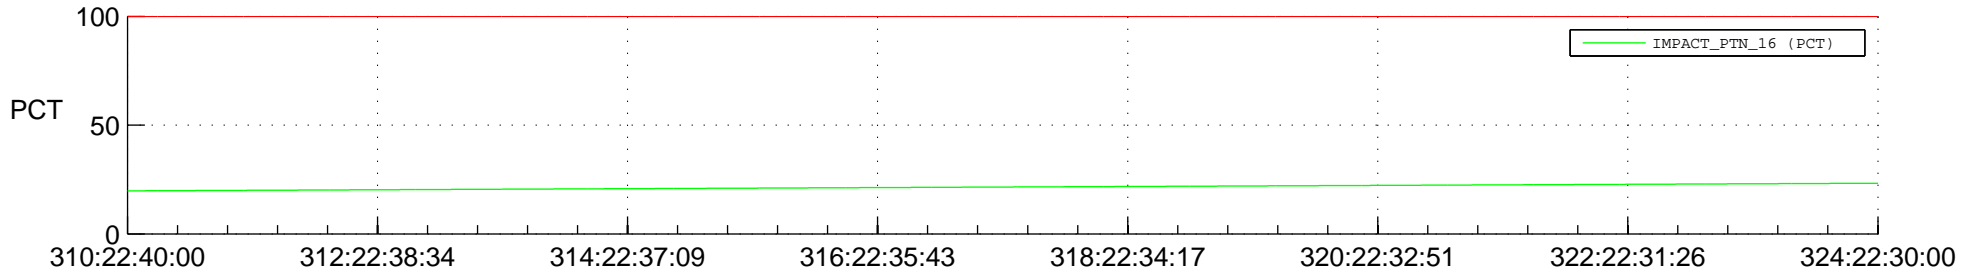

STEREO AHEAD SPACE WEATHER SSR PCT Full Prediction

SWAVES_Percent_Full_Prediction

IMPACT_Percent_Full_Prediction

PLASTIC_Percent_Full_Prediction

Spacecraft_DownLink_Rate