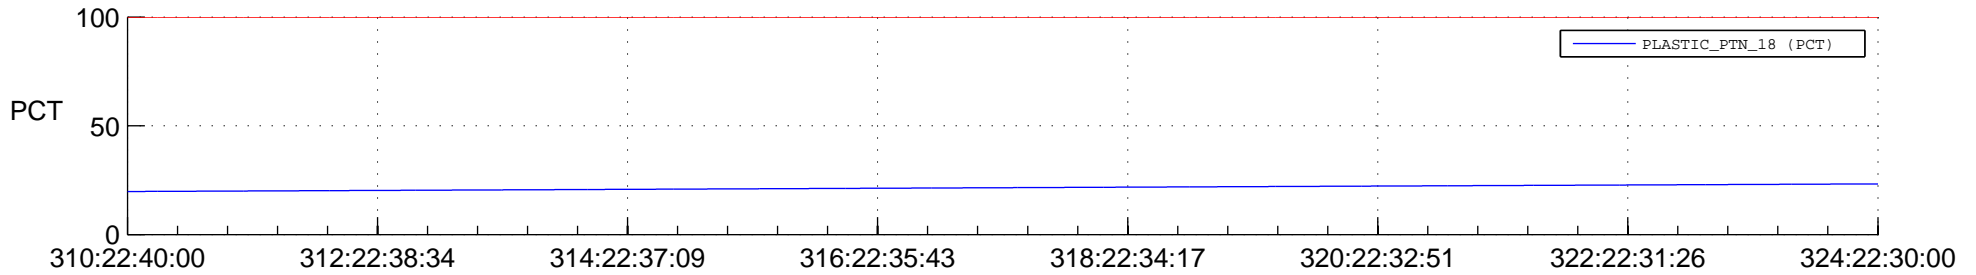

STEREO AHEAD SPACE WEATHER SSR PCT Full Prediction

SWAVES_Percent_Full_Prediction

IMPACT_Percent_Full_Prediction

PLASTIC_Percent_Full_Prediction

Spacecraft_DownLink_Rate