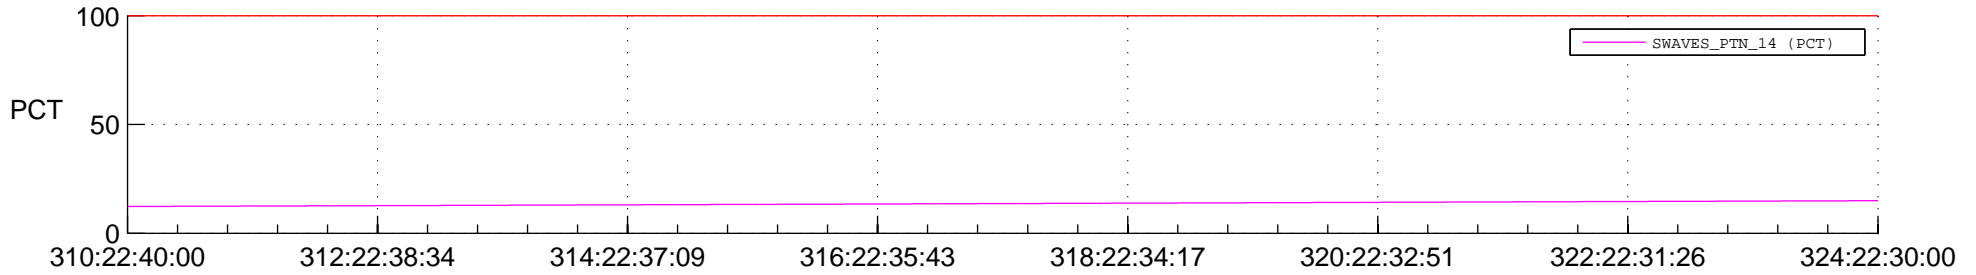

STEREO AHEAD SPACE WEATHER SSR PCT Full Prediction

SWAVES_Percent_Full_Prediction

IMPACT_Percent_Full_Prediction

PLASTIC_Percent_Full_Prediction

Spacecraft_DownLink_Rate