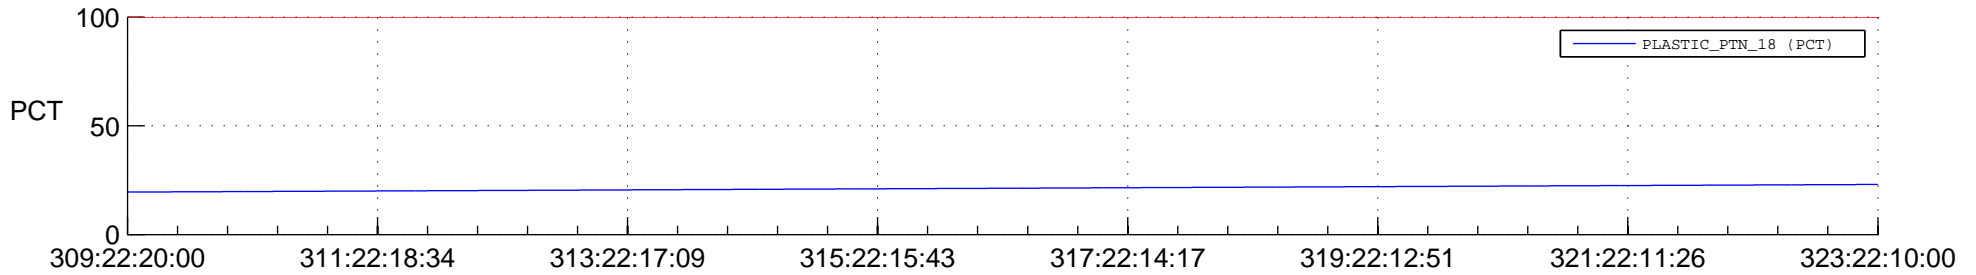

STEREO AHEAD SPACE WEATHER SSR PCT Full Prediction

SWAVES_Percent_Full_Prediction

IMPACT_Percent_Full_Prediction

PLASTIC_Percent_Full_Prediction

Spacecraft_DownLink_Rate

Ground Time (2014:309:22:20:00.000 -2014:323:22:10:00.000)