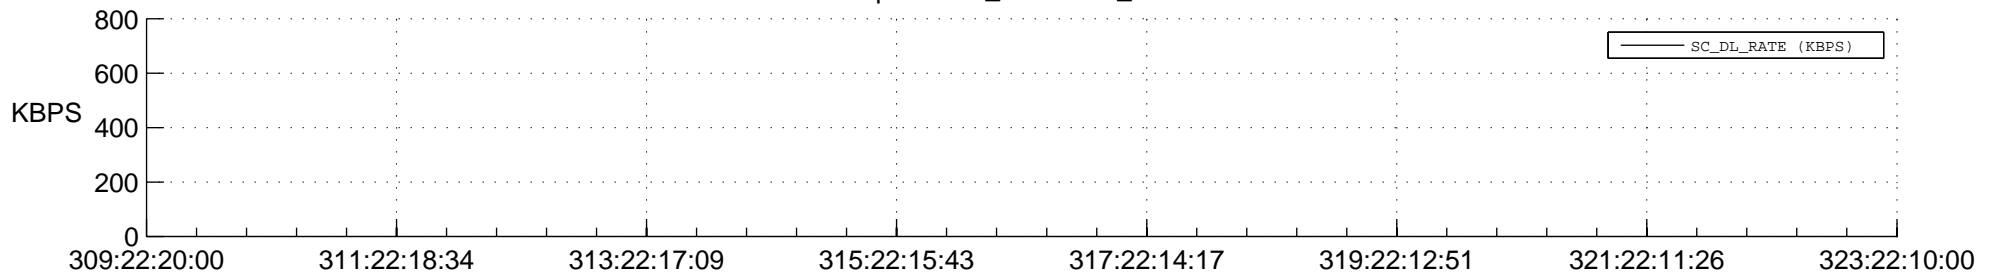

STEREO AHEAD SPACE WEATHER SSR PCT Full Prediction

SWAVES_Percent_Full_Prediction

IMPACT_Percent_Full_Prediction

PLASTIC_Percent_Full_Prediction

Spacecraft_DownLink_Rate

Ground Time (2014:309:22:20:00.000 -2014:323:22:10:00.000)