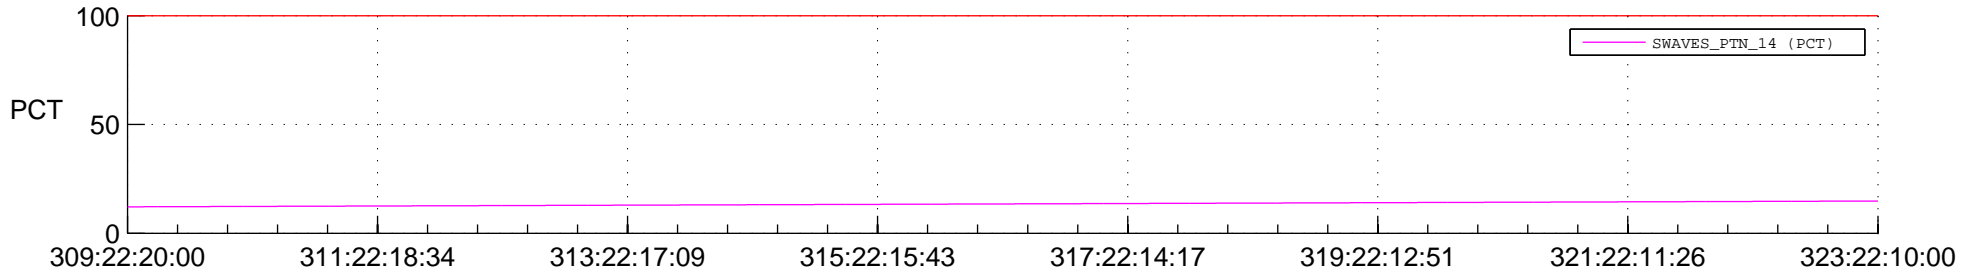

STEREO AHEAD SPACE WEATHER SSR PCT Full Prediction

SWAVES_Percent_Full_Prediction

IMPACT_Percent_Full_Prediction

PLASTIC_Percent_Full_Prediction

Spacecraft_DownLink_Rate

Ground Time (2014:309:22:20:00.000 -2014:323:22:10:00.000)