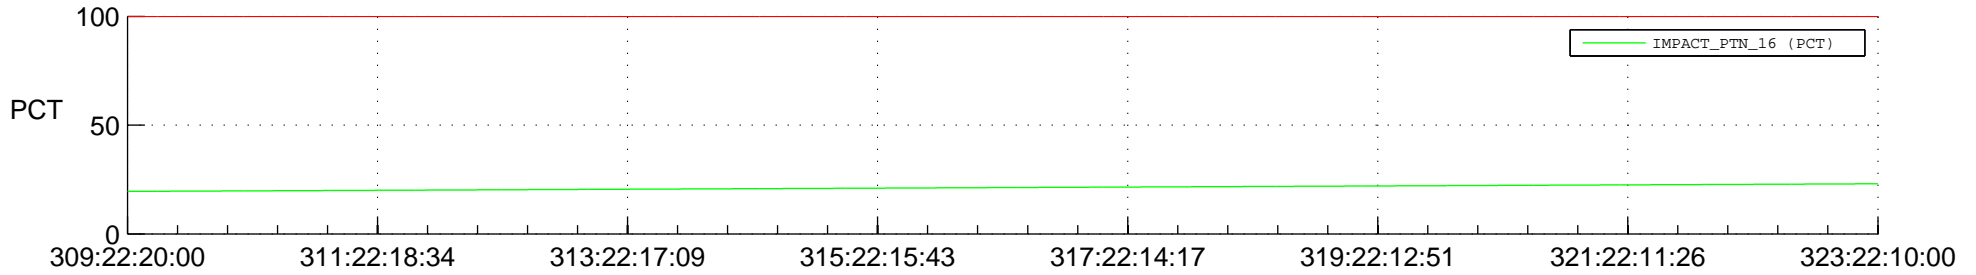

STEREO AHEAD SPACE WEATHER SSR PCT Full Prediction

SWAVES_Percent_Full_Prediction

IMPACT_Percent_Full_Prediction

PLASTIC_Percent_Full_Prediction

Spacecraft_DownLink_Rate

Ground Time (2014:309:22:20:00.000 -2014:323:22:10:00.000)