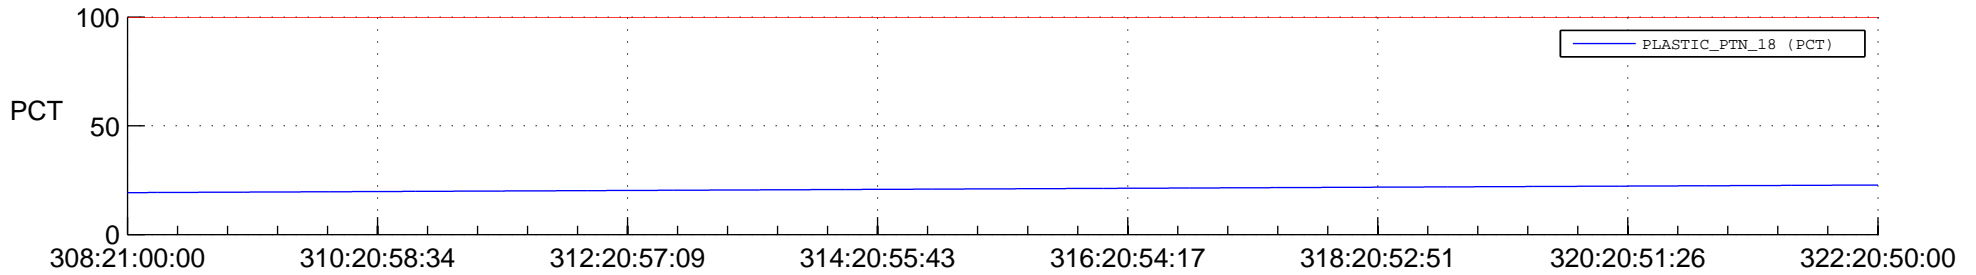

## SWAVES\_Percent\_Full\_Prediction

## Spacecraft\_DownLink\_Rate

Ground Time (2014:308:21:00:00.000 -2014:322:20:50:00.000)