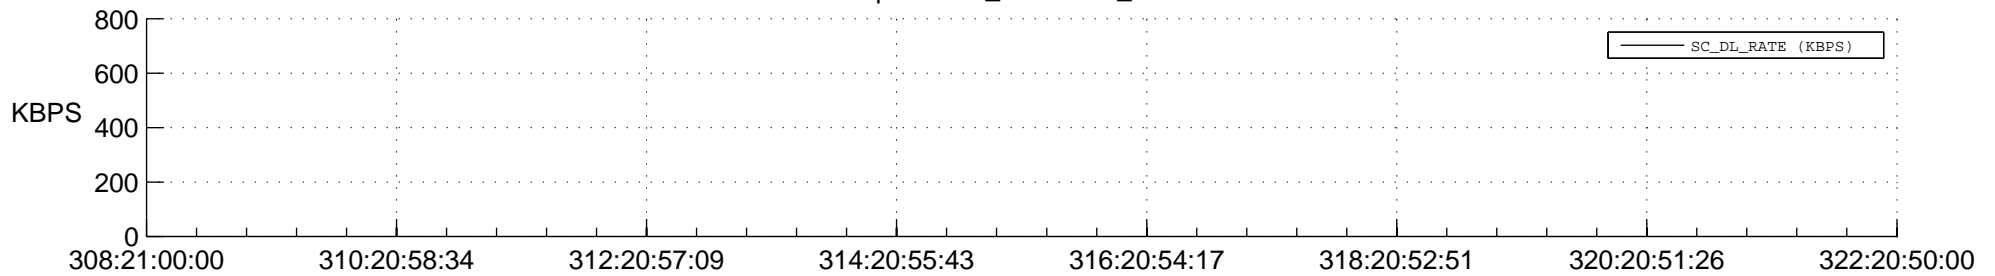

## Spacecraft\_DownLink\_Rate

Ground Time (2014:308:21:00:00.000 -2014:322:20:50:00.000)