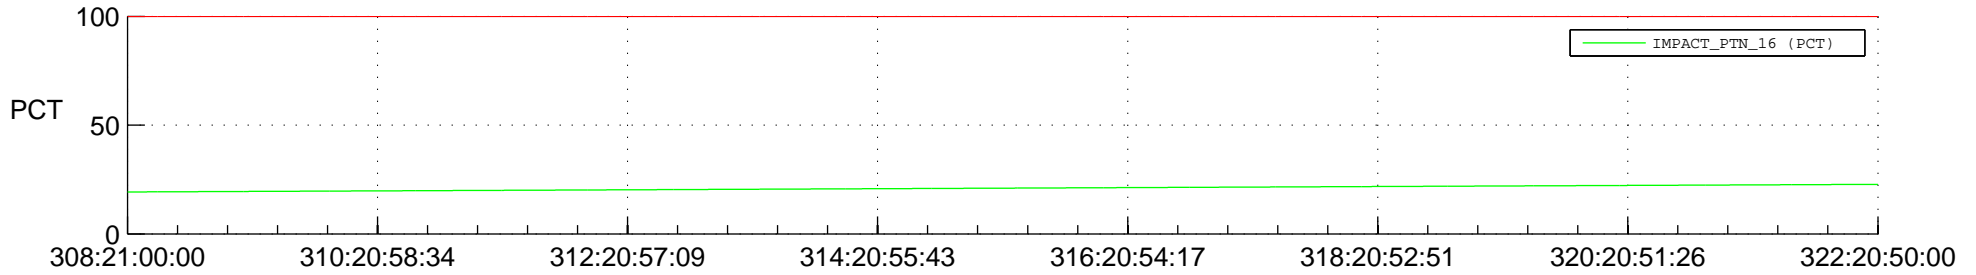

IMPACT_Percent_Full_Prediction