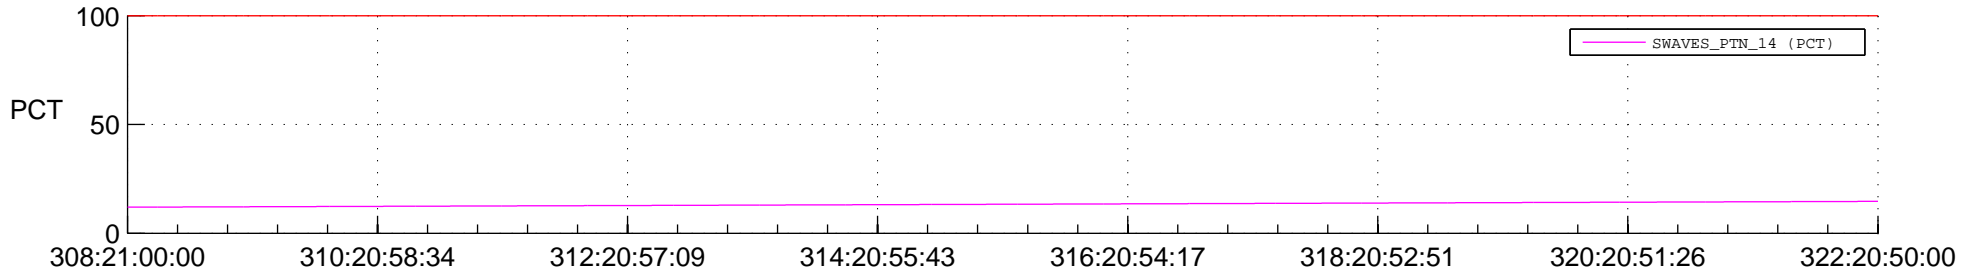

STEREO AHEAD SPACE WEATHER SSR PCT Full Prediction

SWAVES_Percent_Full_Prediction