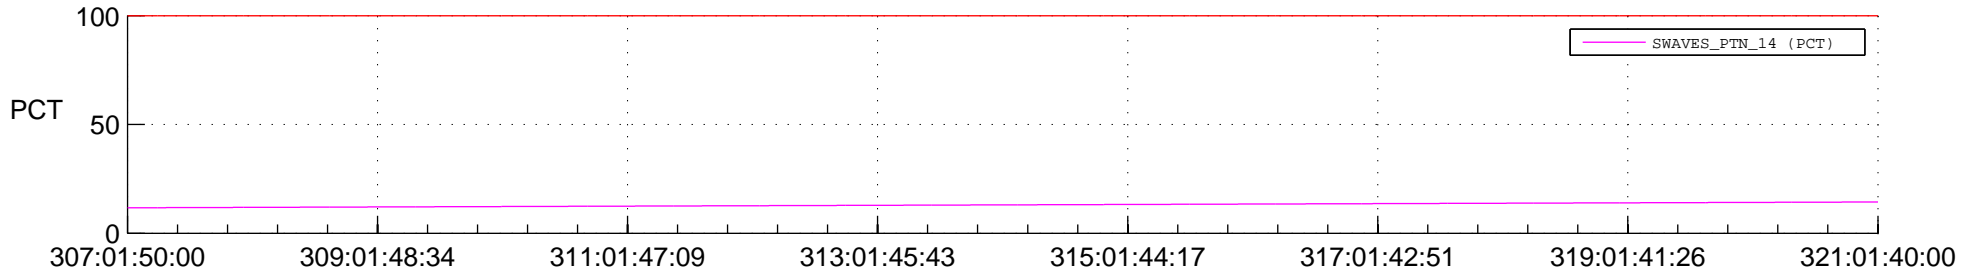

STEREO AHEAD SPACE WEATHER SSR PCT Full Prediction

SWAVES_Percent_Full_Prediction

IMPACT_Percent_Full_Prediction

PLASTIC_Percent_Full_Prediction

Spacecraft_DownLink_Rate

Ground Time (2014:307:01:50:00.000 -2014:321:01:40:00.000)