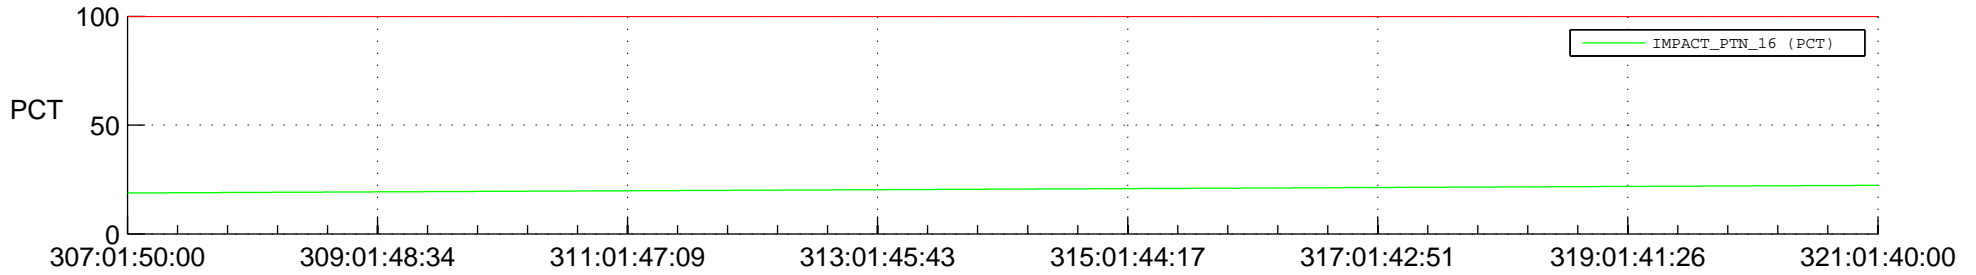

STEREO AHEAD SPACE WEATHER SSR PCT Full Prediction

SWAVES_Percent_Full_Prediction

IMPACT_Percent_Full_Prediction

PLASTIC_Percent_Full_Prediction

Spacecraft_DownLink_Rate

Ground Time (2014:307:01:50:00.000 -2014:321:01:40:00.000)