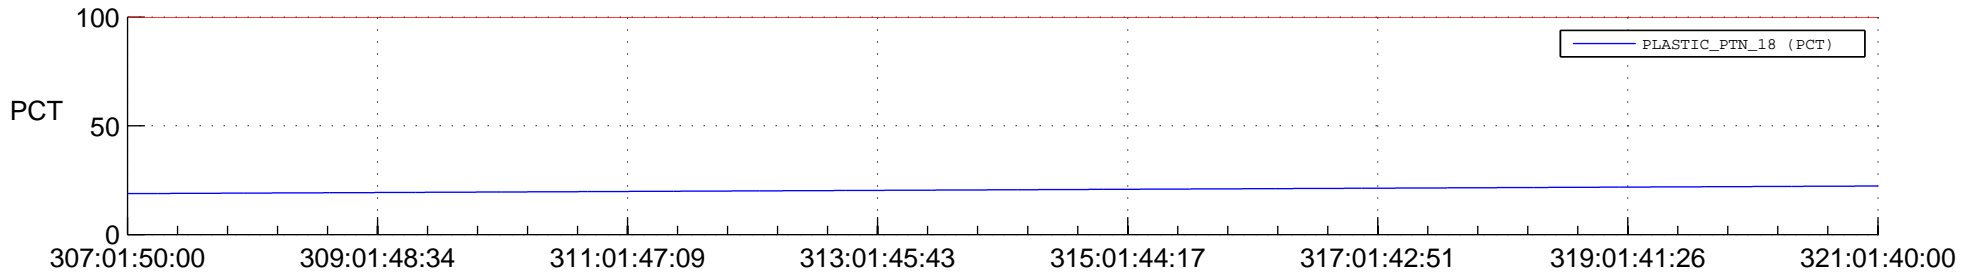

STEREO AHEAD SPACE WEATHER SSR PCT Full Prediction

SWAVES_Percent_Full_Prediction

IMPACT_Percent_Full_Prediction

PLASTIC_Percent_Full_Prediction

Spacecraft_DownLink_Rate

Ground Time (2014:307:01:50:00.000 -2014:321:01:40:00.000)