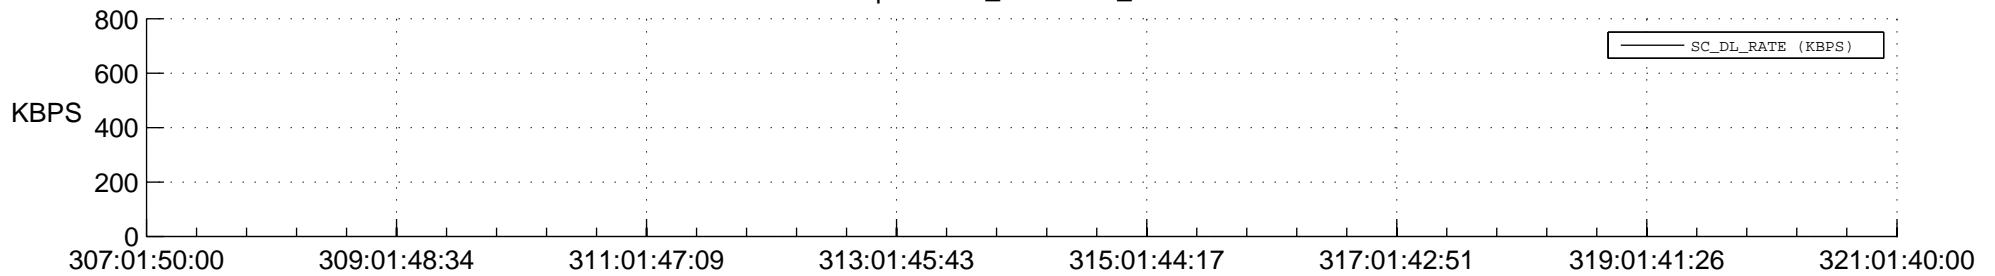

STEREO AHEAD SPACE WEATHER SSR PCT Full Prediction

SWAVES_Percent_Full_Prediction

IMPACT_Percent_Full_Prediction

PLASTIC_Percent_Full_Prediction

Spacecraft_DownLink_Rate

Ground Time (2014:307:01:50:00.000 -2014:321:01:40:00.000)