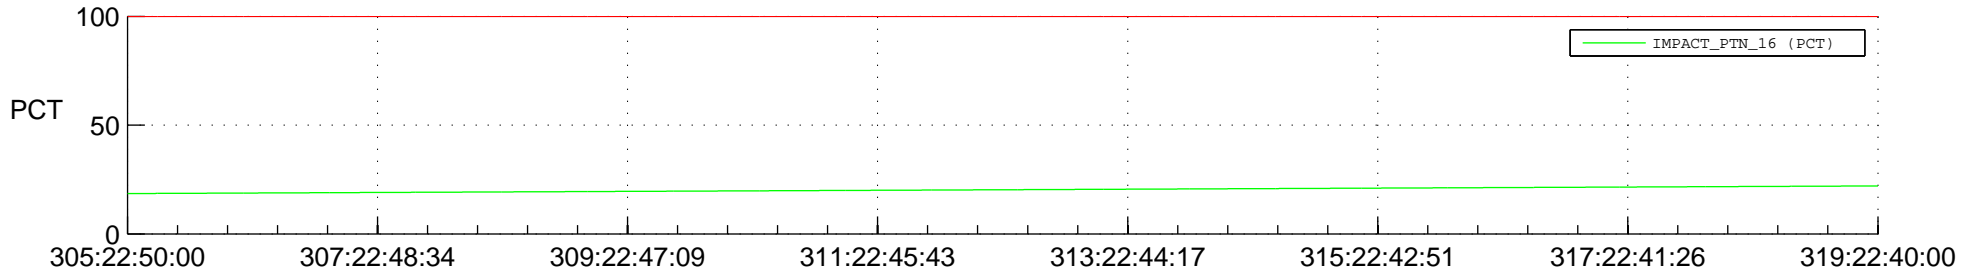

STEREO AHEAD SPACE WEATHER SSR PCT Full Prediction

SWAVES_Percent_Full_Prediction

IMPACT_Percent_Full_Prediction

PLASTIC_Percent_Full_Prediction

Spacecraft_DownLink_Rate

Ground Time (2014:305:22:50:00.000 -2014:319:22:40:00.000)