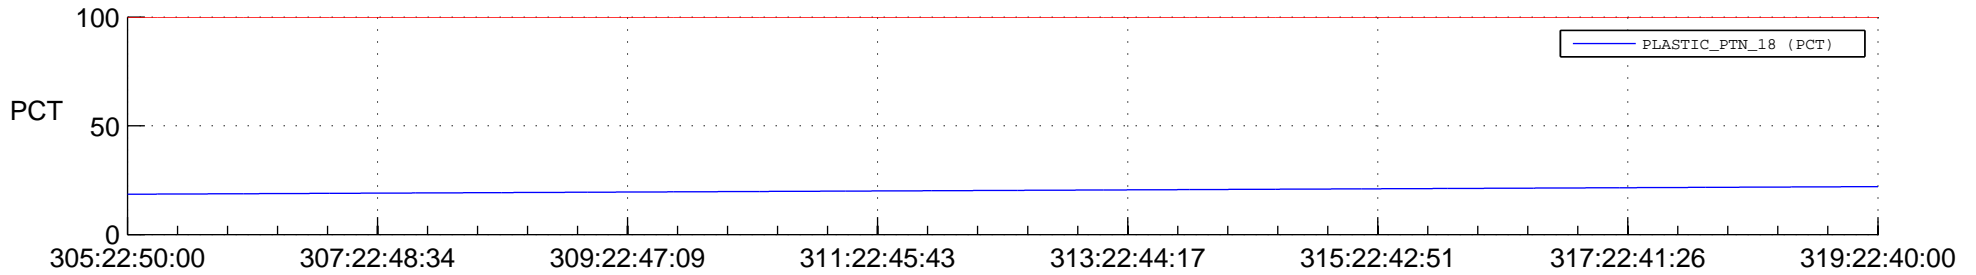

STEREO AHEAD SPACE WEATHER SSR PCT Full Prediction

SWAVES_Percent_Full_Prediction

IMPACT_Percent_Full_Prediction

PLASTIC_Percent_Full_Prediction

Spacecraft_DownLink_Rate

Ground Time (2014:305:22:50:00.000 -2014:319:22:40:00.000)