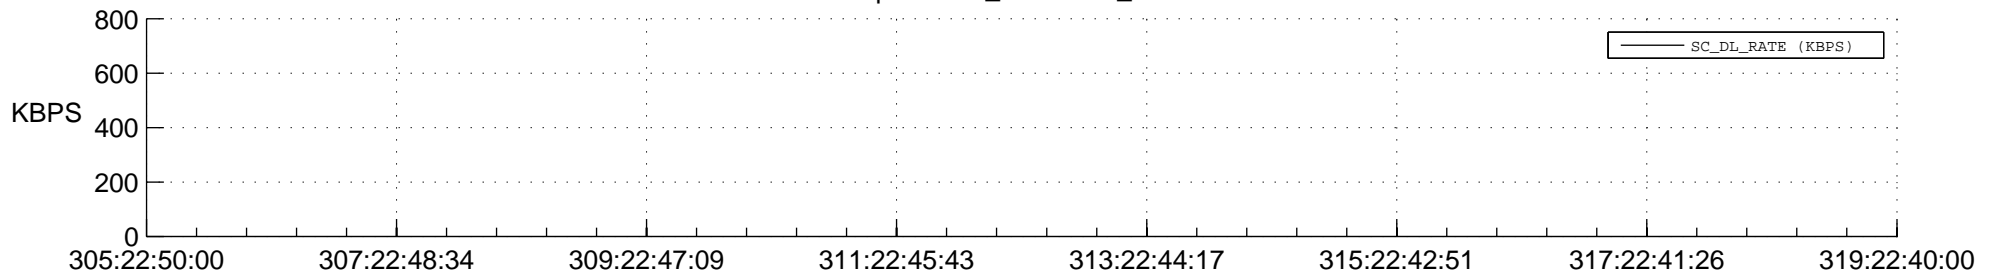

STEREO AHEAD SPACE WEATHER SSR PCT Full Prediction

SWAVES_Percent_Full_Prediction

IMPACT_Percent_Full_Prediction

PLASTIC_Percent_Full_Prediction

Spacecraft_DownLink_Rate

Ground Time (2014:305:22:50:00.000 -2014:319:22:40:00.000)