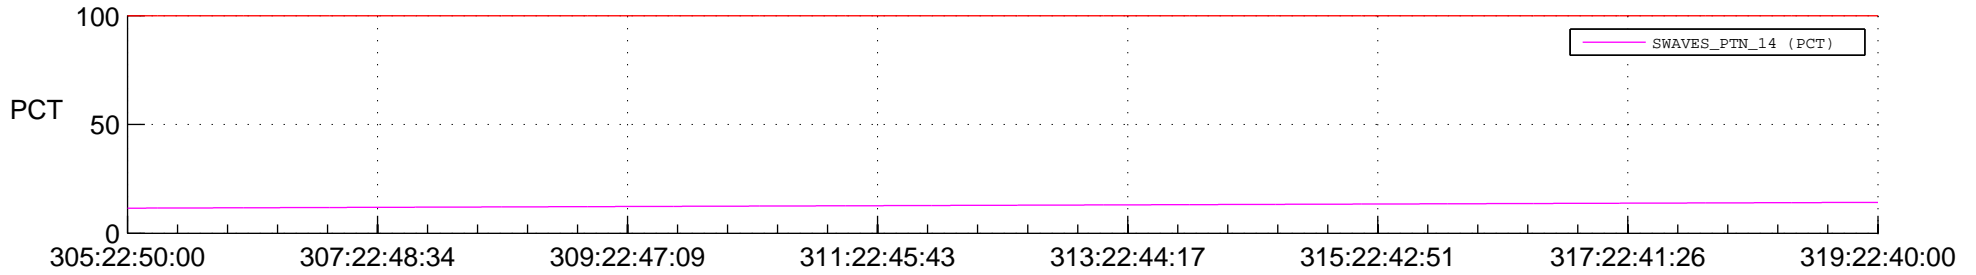

STEREO AHEAD SPACE WEATHER SSR PCT Full Prediction

SWAVES_Percent_Full_Prediction

IMPACT_Percent_Full_Prediction

PLASTIC_Percent_Full_Prediction

Spacecraft_DownLink_Rate

Ground Time (2014:305:22:50:00.000 -2014:319:22:40:00.000)