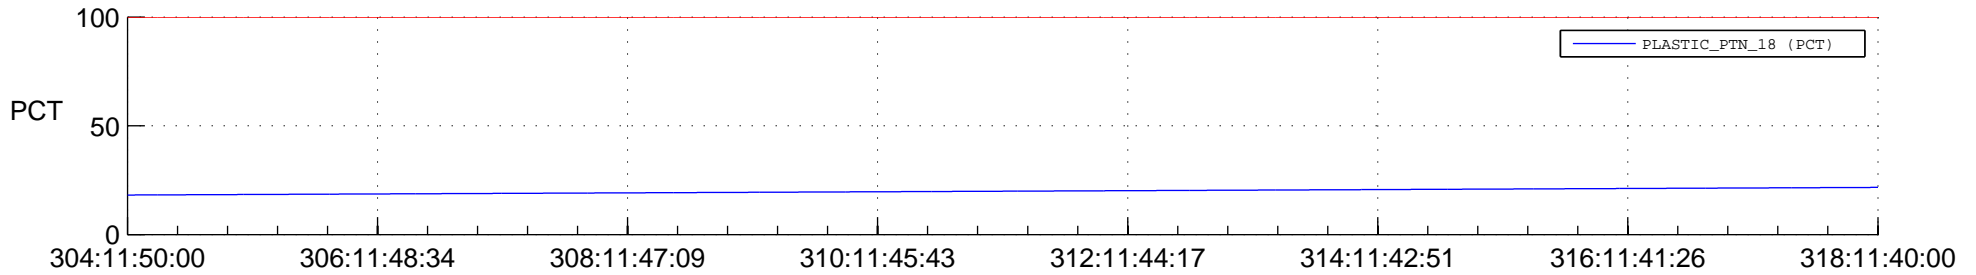

STEREO AHEAD SPACE WEATHER SSR PCT Full Prediction

SWAVES_Percent_Full_Prediction

IMPACT_Percent_Full_Prediction

PLASTIC_Percent_Full_Prediction

Spacecraft_DownLink_Rate

Ground Time (2014:304:11:50:00.000 -2014:318:11:40:00.000)