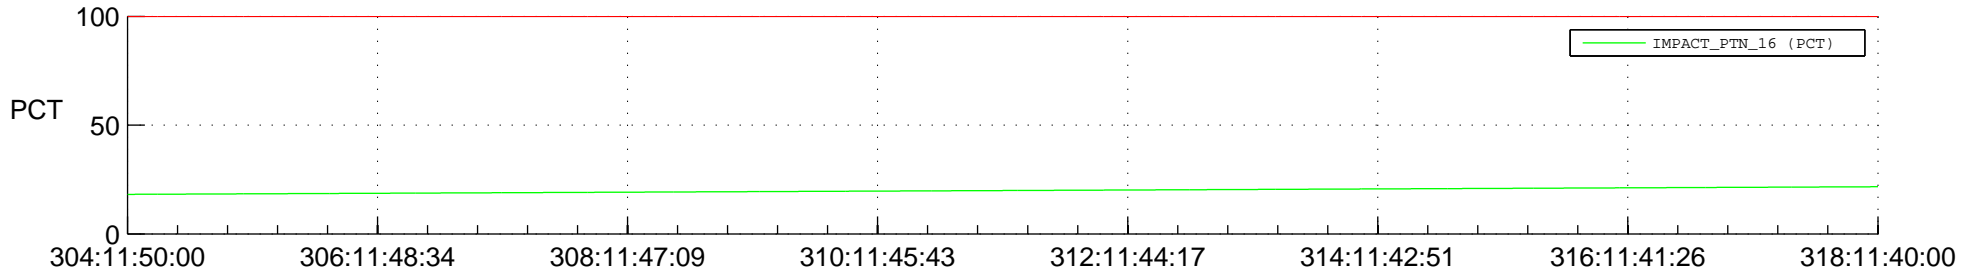

STEREO AHEAD SPACE WEATHER SSR PCT Full Prediction

SWAVES_Percent_Full_Prediction

IMPACT_Percent_Full_Prediction

PLASTIC_Percent_Full_Prediction

Spacecraft_DownLink_Rate

Ground Time (2014:304:11:50:00.000 -2014:318:11:40:00.000)