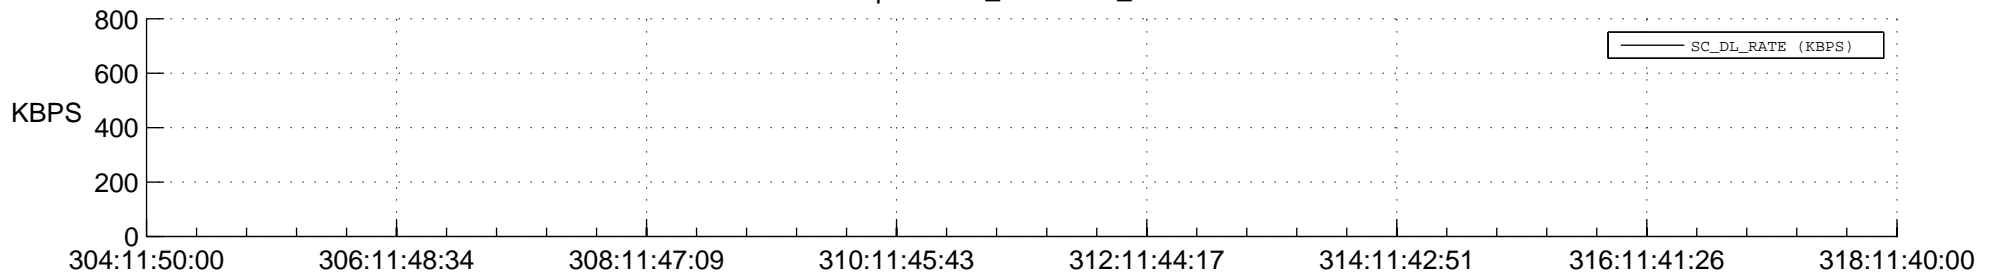

STEREO AHEAD SPACE WEATHER SSR PCT Full Prediction

SWAVES_Percent_Full_Prediction

IMPACT_Percent_Full_Prediction

PLASTIC_Percent_Full_Prediction

Spacecraft_DownLink_Rate

Ground Time (2014:304:11:50:00.000 -2014:318:11:40:00.000)