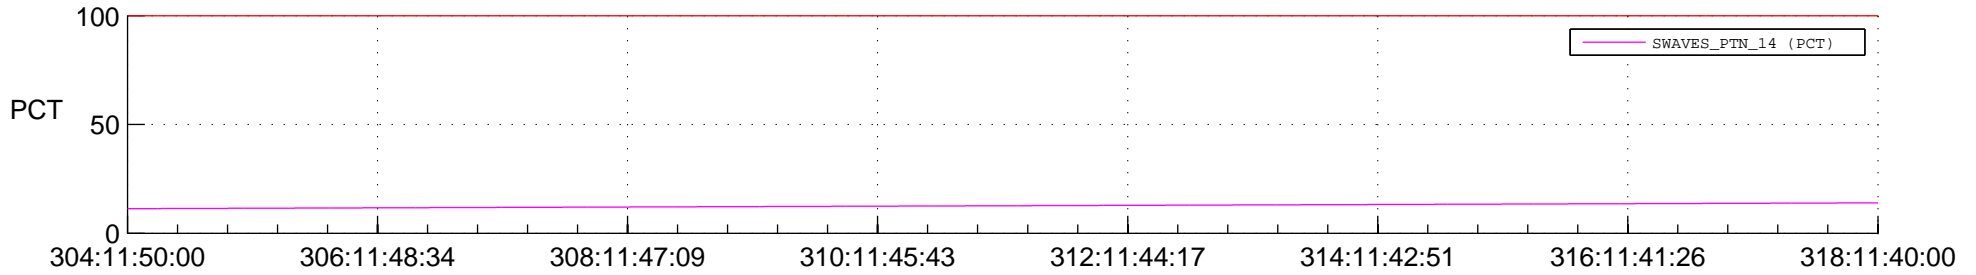

STEREO AHEAD SPACE WEATHER SSR PCT Full Prediction

SWAVES_Percent_Full_Prediction

IMPACT_Percent_Full_Prediction

PLASTIC_Percent_Full_Prediction

Spacecraft_DownLink_Rate

Ground Time (2014:304:11:50:00.000 -2014:318:11:40:00.000)