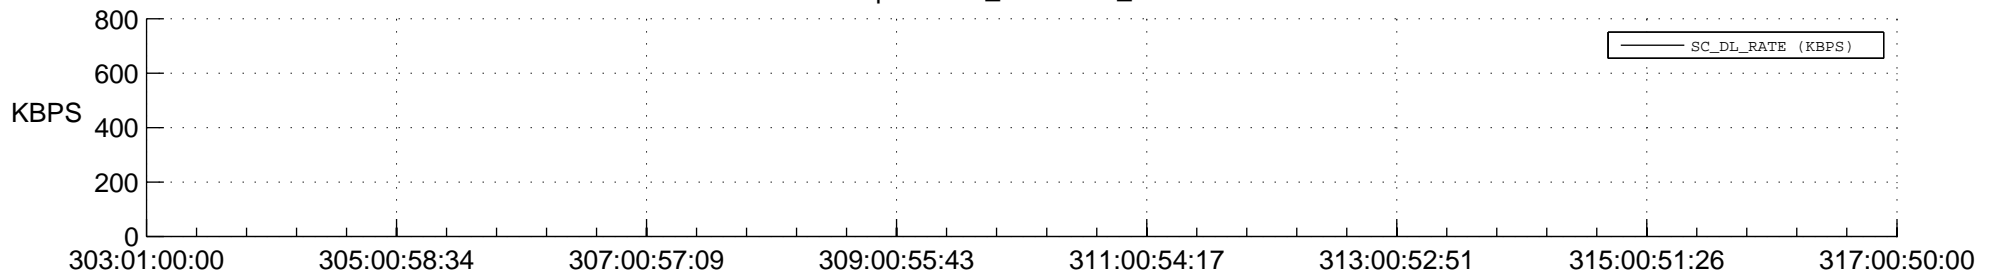

STEREO AHEAD SPACE WEATHER SSR PCT Full Prediction

SWAVES_Percent_Full_Prediction

IMPACT_Percent_Full_Prediction

PLASTIC_Percent_Full_Prediction

Spacecraft_DownLink_Rate

Ground Time (2014:303:01:00:00.000 -2014:317:00:50:00.000)