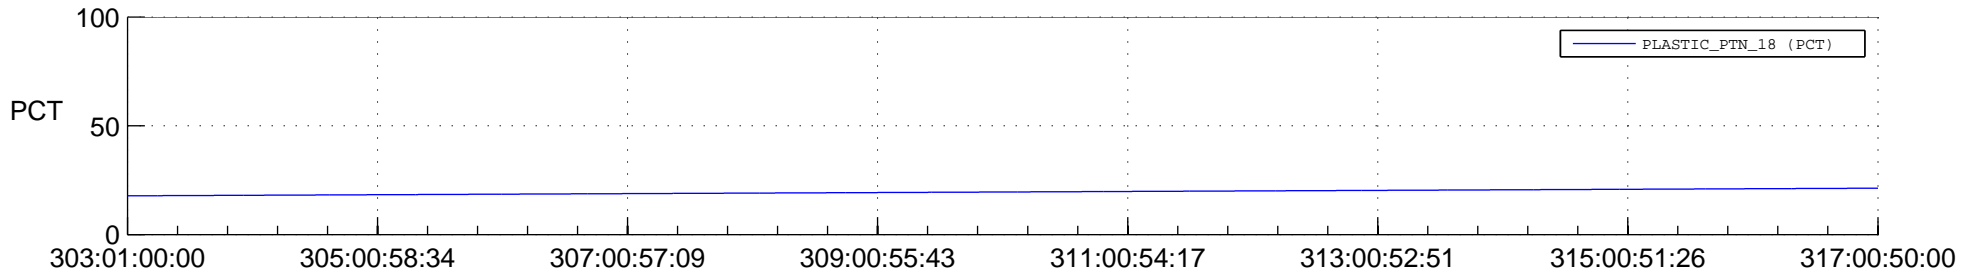

STEREO AHEAD SPACE WEATHER SSR PCT Full Prediction

SWAVES_Percent_Full_Prediction

IMPACT_Percent_Full_Prediction

PLASTIC_Percent_Full_Prediction

Spacecraft_DownLink_Rate

Ground Time (2014:303:01:00:00.000 -2014:317:00:50:00.000)