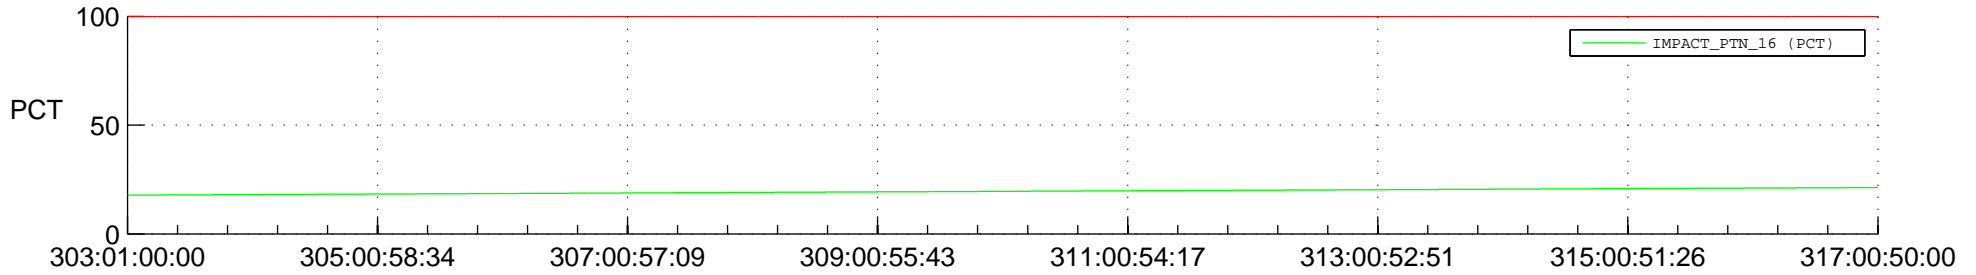

STEREO AHEAD SPACE WEATHER SSR PCT Full Prediction

SWAVES_Percent_Full_Prediction

IMPACT_Percent_Full_Prediction

PLASTIC_Percent_Full_Prediction

Spacecraft_DownLink_Rate

Ground Time (2014:303:01:00:00.000 -2014:317:00:50:00.000)