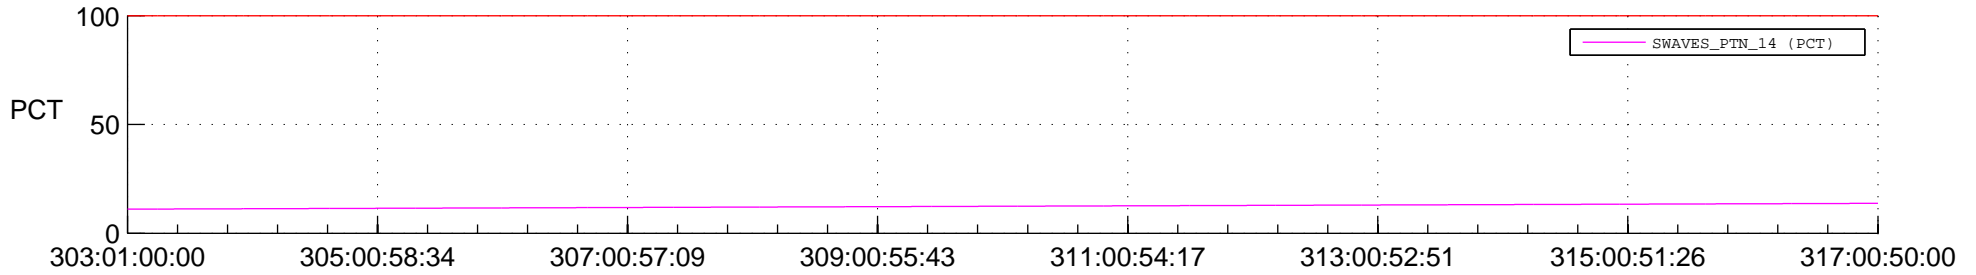

STEREO AHEAD SPACE WEATHER SSR PCT Full Prediction

SWAVES_Percent_Full_Prediction

IMPACT_Percent_Full_Prediction

PLASTIC_Percent_Full_Prediction

Spacecraft_DownLink_Rate

Ground Time (2014:303:01:00:00.000 -2014:317:00:50:00.000)