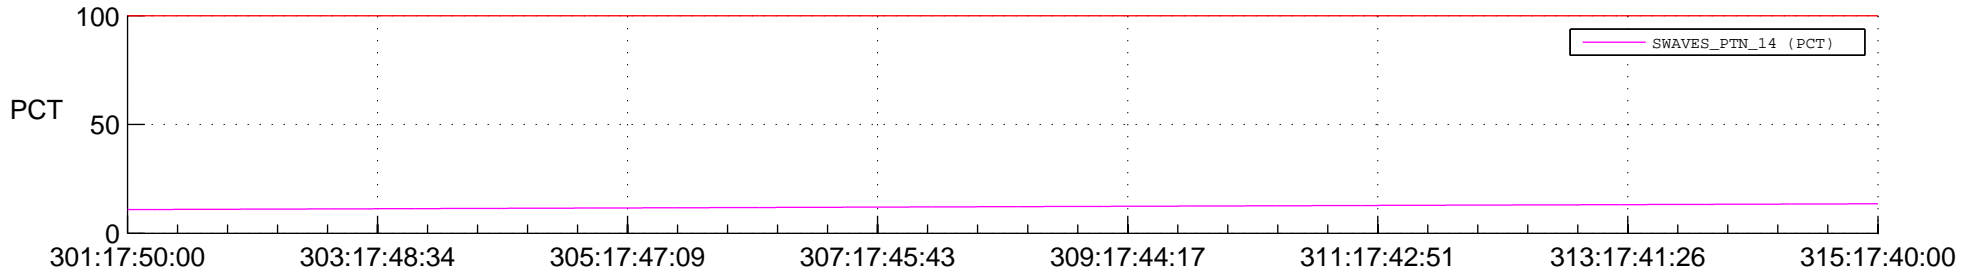

STEREO AHEAD SPACE WEATHER SSR PCT Full Prediction

SWAVES_Percent_Full_Prediction

IMPACT_Percent_Full_Prediction

PLASTIC_Percent_Full_Prediction

Spacecraft_DownLink_Rate

Ground Time (2014:301:17:50:00.000 -2014:315:17:40:00.000)