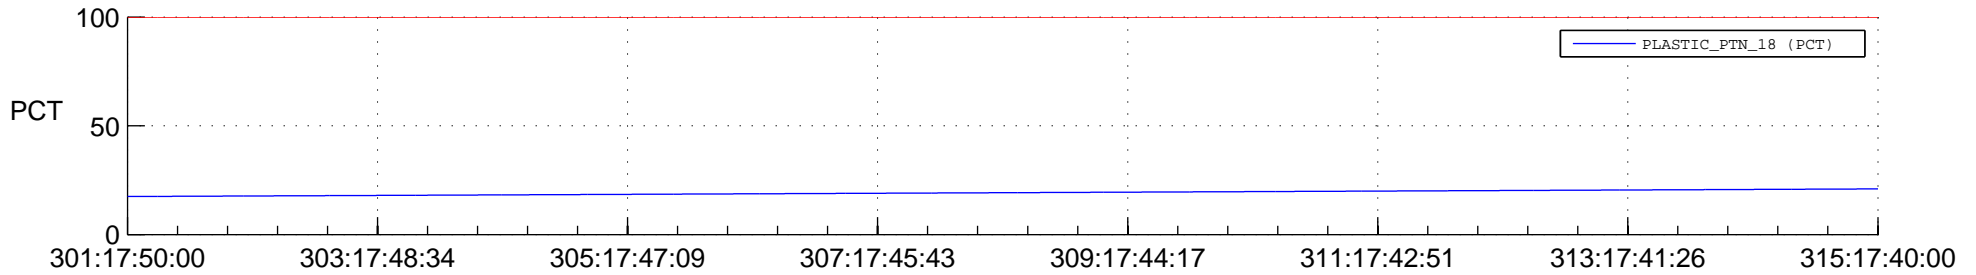

STEREO AHEAD SPACE WEATHER SSR PCT Full Prediction

SWAVES_Percent_Full_Prediction

IMPACT_Percent_Full_Prediction

PLASTIC_Percent_Full_Prediction

Spacecraft_DownLink_Rate

Ground Time (2014:301:17:50:00.000 -2014:315:17:40:00.000)