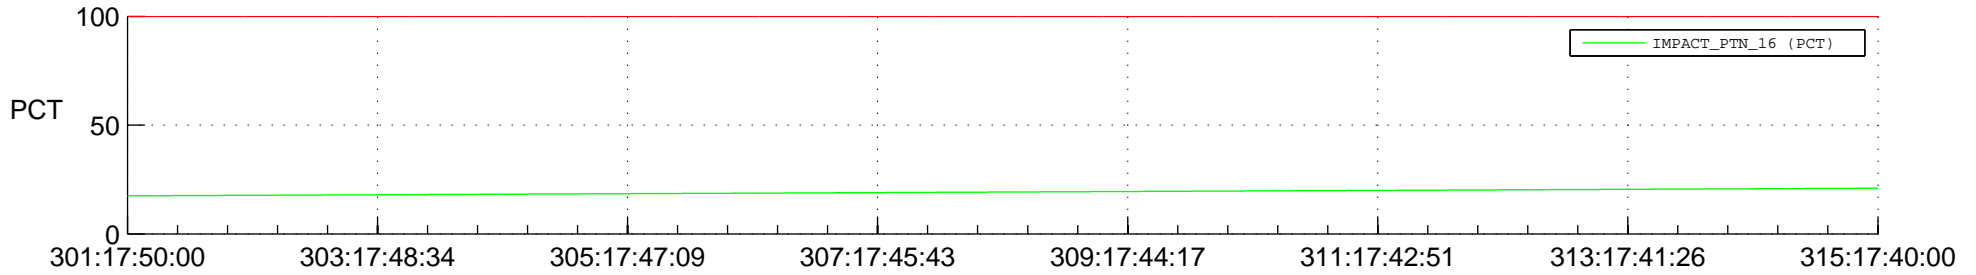

STEREO AHEAD SPACE WEATHER SSR PCT Full Prediction

SWAVES_Percent_Full_Prediction

IMPACT_Percent_Full_Prediction

PLASTIC_Percent_Full_Prediction

Spacecraft_DownLink_Rate

Ground Time (2014:301:17:50:00.000 -2014:315:17:40:00.000)