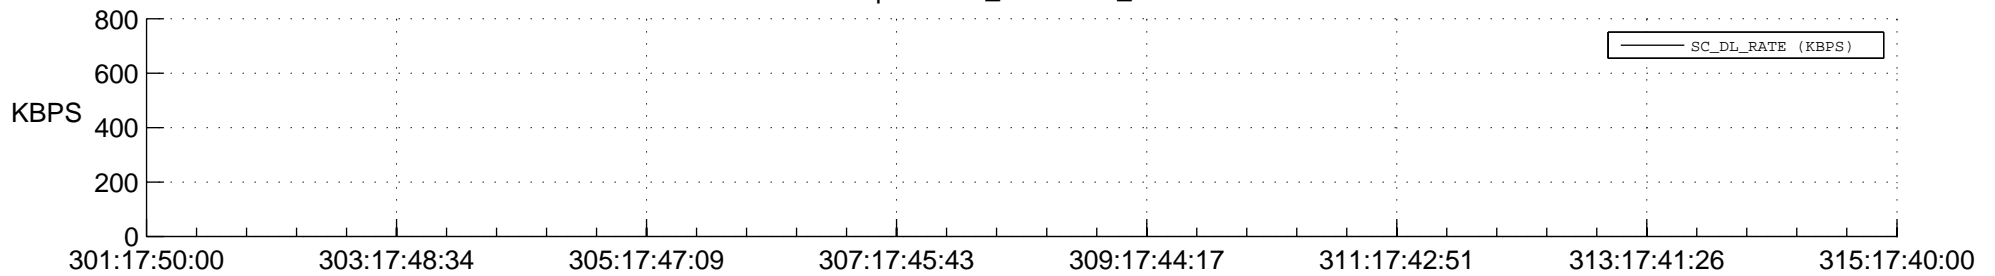

STEREO AHEAD SPACE WEATHER SSR PCT Full Prediction

SWAVES_Percent_Full_Prediction

IMPACT_Percent_Full_Prediction

PLASTIC_Percent_Full_Prediction

Spacecraft_DownLink_Rate

Ground Time (2014:301:17:50:00.000 -2014:315:17:40:00.000)